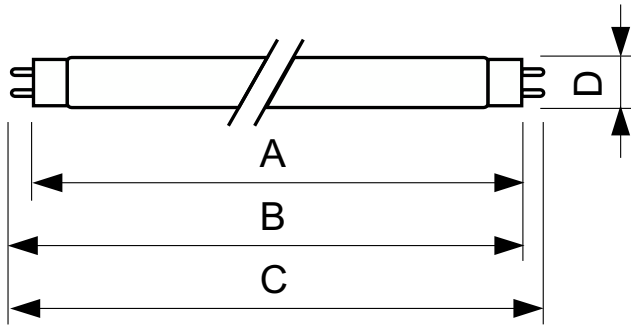

## TL-D 58W/33-640 1SL/25

TL-D Standard Colors lamps (tube diameter of 26 mm) create atmospheres from warm white to cool daylight. Lamps with moderate efficacy and color rendering.

### Product data

General Information		Controls and Dimming	
Cap-Base	G13 [Medium Bi-Pin Fluorescent]	Dimmable	Yes
Life to 50% Failures (Nom)	13,000 hour(s)		
Light Technical		Mechanical and Housing	
Color Code	33-640	Bulb Shape	T8
Luminous Flux	4,600 lm		
Color Designation	Cool White (CW)	Approval and Application	
Correlated Color Temperature (Nom)	4100 K	Mercury (Hg) Content (Nom)	5.0 mg
Color rendering index (CRI)	63	Energy Consumption kWh/1000 h	68 kWh
Operating and Electrical		Product Data	
Power Consumption	58.5 W	Order product name	TL-D 58W/33-640 1SL/25
Lamp Current (Nom)	0.670 A	Full product name	TL-D 58W/33-640 1SL/25
Voltage (Nom)	111 V	Full product code	871150095049940
Voltage (Nom)	111 V	Order code	95049940
		Material Nr. (12NC)	928049003312
		Numerator - Quantity Per Pack	1
		EAN/UPC - Product/Case	8711500950499

## Dimensional drawing

Product	D (max)	A (max)	B (max)	B (min)	C (max)
TL-D 58W/33-640 1SL/25	28 mm	1,500.0 mm	1,507.1 mm	1,504.7 mm	1,514.2 mm

## Photometric data

Spectral Power Distribution Colour - TL-D 58W/33-640 1SL/25