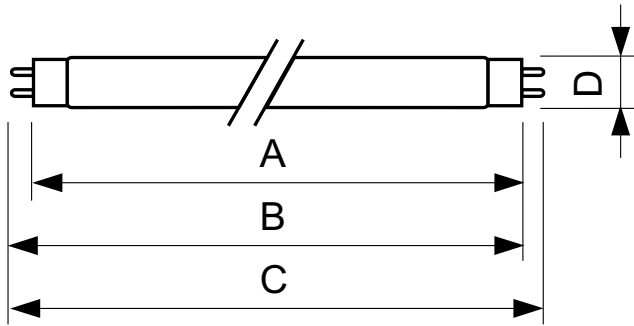

Product data

General Information	
Cap base	G13 [Medium Bi-Pin Fluorescent]
Life to 10% failures (nom.)	10000 h
Life to 50% failures (nom.)	13000 h

Light Technical	
Colour Code	33-640
Luminous flux (nom.)	4600 lm
Colour designation	Cool White (CW)
Lumen maintenance 10,000 hours (nom.)	75 %
Lumen maintenance 2,000 hours (nom.)	90 %
Lumen maintenance 5,000 hours (nom.)	80 %
Correlated Colour Temperature (Nom)	4100 K
Colour rendering index (nom.)	63

Operating and Electrical	
Power (Rated) (Nom)	58.5 W
Lamp current (nom.)	0.670 A

Voltage (Nom)	111 V
---------------	-------

Controls and Dimming	
Dimmable	Yes

Approval and Application	
Energy efficiency label (EEL)	B
Mercury (Hg) content (nom.)	8.0 mg
Energy consumption kWh/1,000 hours	68 kWh

Product Data	
Full product code	871150095049940
Order product name	TL-D 58W/33-640 1SL/25
EAN/UPC – product	8711500950499
Order code	95049940
SAP numerator – quantity per pack	1
Numerator – packs per outer box	25
SAP material	928049003312

TL-D Standard Colours

SAP net weight (piece)	167.000 g
ILCOS code	FD-58/41/2B-E-G13

Dimensional drawing

TL-D 58W/33-640

Product	D (max)	A (max)	B (max)	B (min)	C (max)
TL-D 58W/33-640 1SL/25	28 mm	1500.0 mm	1507.1 mm	1504.7 mm	1514.2 mm