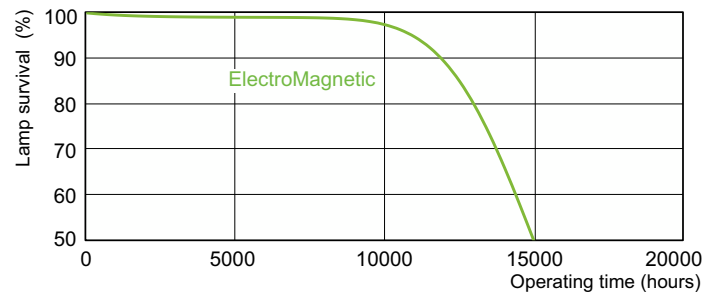

Life Expectancy Diagram - TL-D 58W/33-640 1SL/25