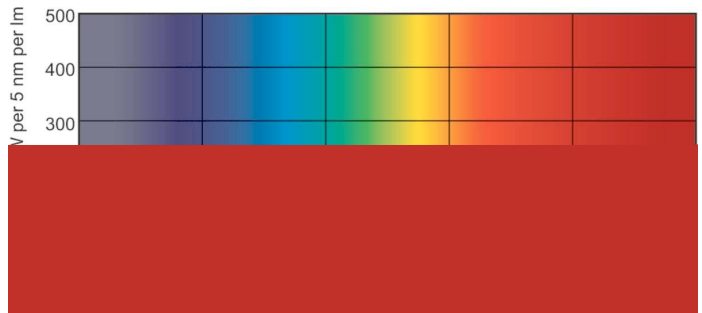

TL-D Standard Colours

SAP net weight (piece)	167.000 g
ILCOS code	FD-58/41/2B-E-G13

Dimensional drawing

TL-D 58W/33-640

Product	D (max)	A (max)	B (max)	B (min)	C (max)
TL-D 58W/33-640 1SL/25	28 mm	1500.0 mm	1507.1 mm	1504.7 mm	1514.2 mm

Photometric data

LDPB_TL-DSTD_33-640_0001-Spectral power distribution B/W

Lightcolour /33-640

Lifetime

LDLE_TL-DSTD_0001-Life expectancy diagram

LDLE_TL-DSTD_0002-Life expectancy diagram

TL-D Standard Colours