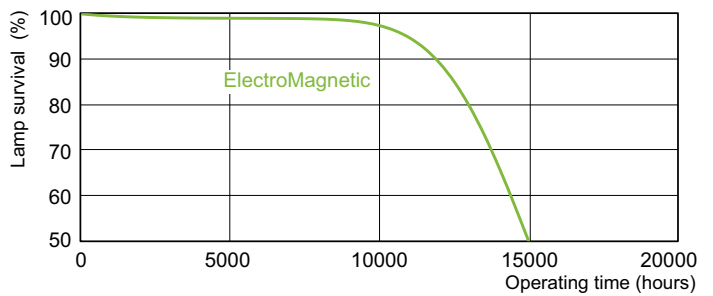

Lifetime

LDLE_TL-DSTD_0001-Life expectancy diagram

LDLE_TL-DSTD_0002-Life expectancy diagram