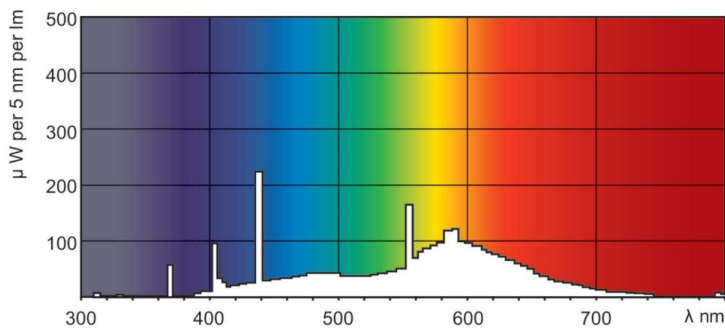

### Product data

General Information		Controls and Dimming	
Cap-Base	G13 [Medium Bi-Pin Fluorescent]	Dimmable	Yes
Life to 50% Failures (Nom)	13,000 hour(s)		
Light Technical		Mechanical and Housing	
Color Code	33-640	Bulb Shape	T8
Luminous Flux	4,600 lm		
Color Designation	Cool White (CW)	Approval and Application	
Correlated Color Temperature (Nom)	4100 K	Mercury (Hg) Content (Nom)	5.0 mg
Color rendering index (CRI)	63	Energy Consumption kWh/1000 h	68 kWh
Operating and Electrical		Product Data	
Power Consumption	58.5 W	Order product name	TL-D 58W/33-640 1SL/25
Lamp Current (Nom)	0.670 A	Full product name	TL-D 58W/33-640 1SL/25
Voltage (Nom)	111 V	Full product code	871150095049940
Voltage (Nom)	111 V	Order code	95049940
		Material Nr. (12NC)	928049003312
		Numerator - Quantity Per Pack	1
		EAN/UPC - Product/Case	8711500950499

## Dimensional drawing

Product	D (max)	A (max)	B (max)	B (min)	C (max)
TL-D 58W/33-640 1SL/25	28 mm	1,500.0 mm	1,507.1 mm	1,504.7 mm	1,514.2 mm

## Photometric data

Spectral Power Distribution Colour - TL-D 58W/33-640 1SL/25