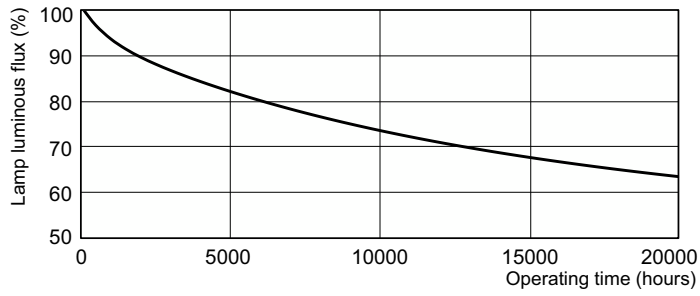

TL-D Standard Colours

Lifetime

Lumen Maintenance Diagram - TL-D 58W/33-640 1SL/25