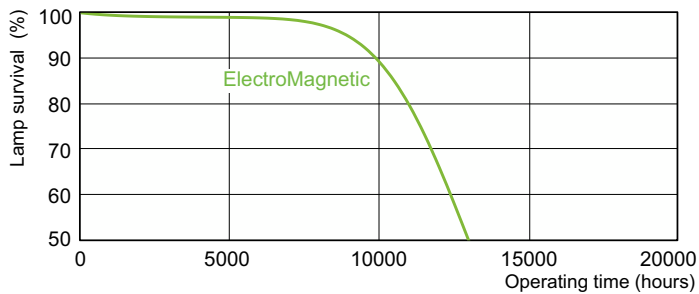

Lifetime

Life Expectancy Diagram - TL-D 58W/33-640 1SL/25