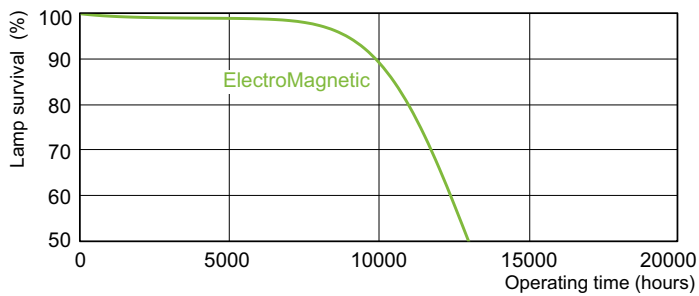

Lifetime

LDLE_TL-DSTD_0001-Life expectancy diagram

LDLE_TL-DSTD_0002-Life expectancy diagram