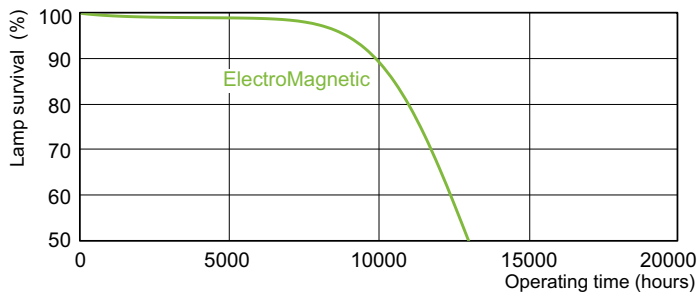

## Lifetime

TL-D Standard Colours Life Expectancy 3 h cycle

TL-D Standard Colours Life Expectancy 12 h cycle