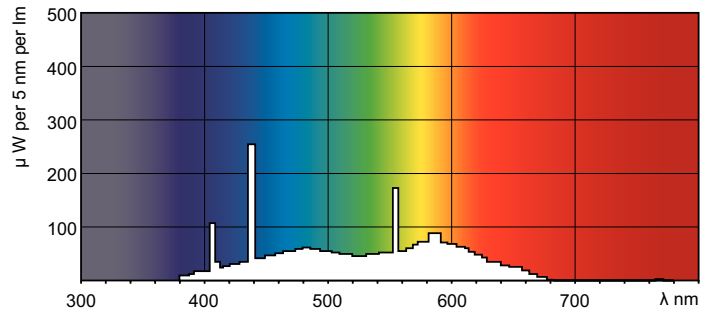

Lightcolor /54-765