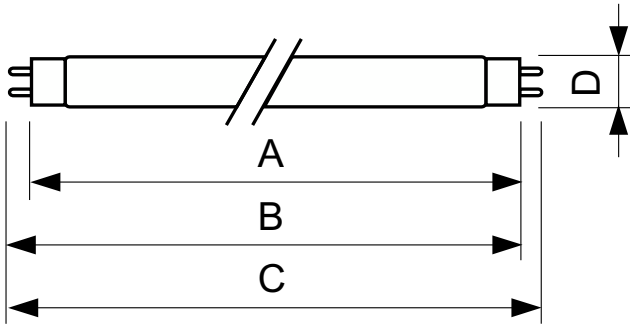

TL-D Standard Colours

Product data

Order product name	TL-D 58W/54-765 1SL/25
EAN/UPC - Product	8711500950512
Order code	251686
Numerator - Quantity Per Pack	1
Numerator - Packs per outer box	25
Material Nr. (12NC)	928049005422

Net Weight (Piece)	167.000 g
ILCOS Code	FD-58/62/2A-E-G13

Dimensional drawing

TL-D 58W/54-765 1SL/25

Product	D (max)	A (max)	B (max)	B (min)	C (max)
TL-D 58W/54-765 1SL/25	28 mm	1500.0 mm	1507.1 mm	1504.7 mm	1514.2 mm