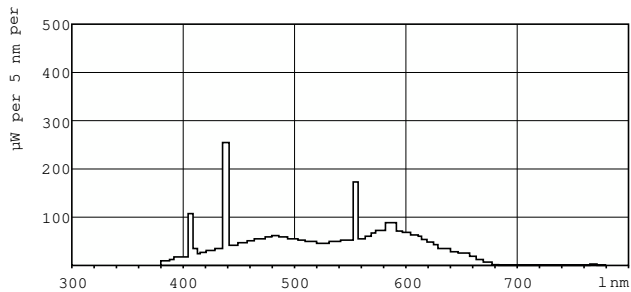

Net Weight (Piece)	167.000 g
ILCOS Code	FD-58/62/2A-E-G13

Dimensional drawing

TL-D 58W/54-765 1SL/25

Product	D (max)	A (max)	B (max)	B (min)	C (max)
TL-D 58W/54-765 1SL/25	28 mm	1500.0 mm	1507.1 mm	1504.7 mm	1514.2 mm

Photometric data

LDPB_TL-DSTD_54-765-Spectral power distribution B/W

LDPO_TL-DSTD_54-765-Spectral power distribution Colour

TL-D Standard Colours

Lifetime

LDLE_TL-DSTD_0001-Life expectancy diagram

LDLE_TL-DSTD_0002-Life expectancy diagram