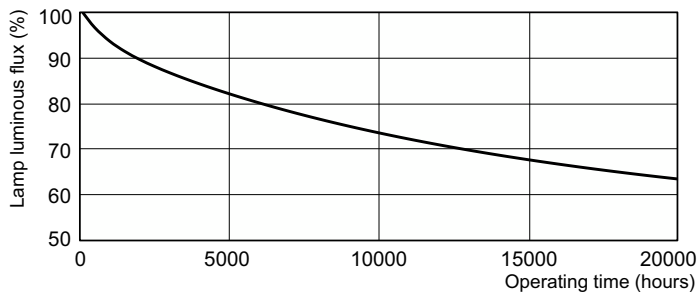

Photometric data

LDPB_TL-DSTD_54-765-Spectral power distribution B/W

LDPO_TL-DSTD_54-765-Spectral power distribution Colour

TL-D Standard Colours

Lifetime

LDLE_TL-DSTD_0001-Life expectancy diagram

LDLE_TL-DSTD_0002-Life expectancy diagram