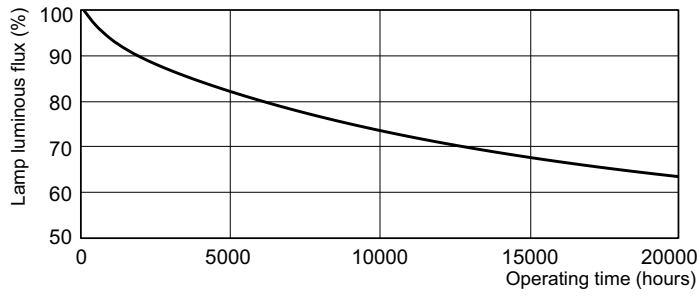

TL-D Standard Colours

Lifetime

TL-D Standard Colours Lumen Maintenance 3 h + 12 h cycle