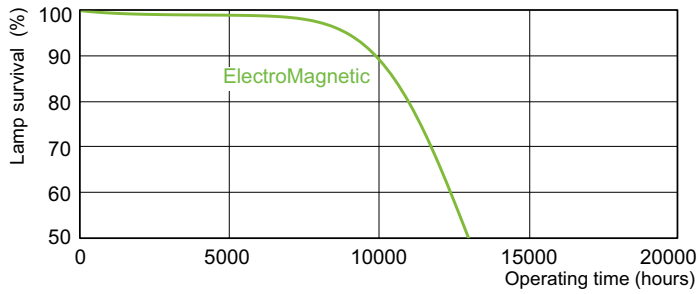

Photometric data

LDPB_TL-DSTD_54-765-Spectral power distribution B/W

LDPO_TL-DSTD_54-765-Spectral power distribution Colour

TL-D Standard Colours

Lifetime

LDLE_TL-DSTD_0001-Life expectancy diagram

LDLE_TL-DSTD_0002-Life expectancy diagram