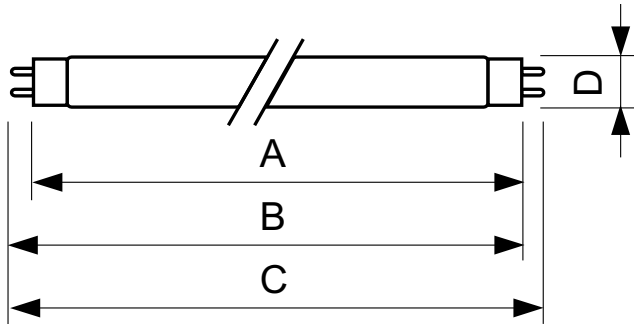

## TL-D 58W/54-765 1SL/25

TL-D Standard Colors lamps (tube diameter of 26 mm) create atmospheres from warm white to cool daylight. Lamps with moderate efficacy and color rendering.

### Product data

General Information	
Base	G13 [ Medium Bi-Pin Fluorescent]
Life To 10% Failures (Nom)	10000 h
Life to 50% Failures (Nom)	13000 h
Light Technical	
Color Code	54-765
Initial lumen (Nom)	4000 lm
Color Designation	Cool Daylight
Lumen Maintenance 10000 h (Nom)	75 %
Lumen Maintenance 2000 h (Nom)	90 %
Lumen Maintenance 5000 h (Nom)	80 %
Correlated Color Temperature (Nom)	6200 K
Color Rendering Index (Nom)	72
Operating and Electrical	
Power (Rated) (Nom)	58.5 W
Lamp Current (Nom)	0.670 A
Voltage (Nom)	111 V

Controls and Dimming	
Dimmable	Yes
Approval and Application	
Energy Efficiency Label (EEL)	B
Mercury (Hg) Content (Nom)	8.0 mg
Energy Consumption kWh/1000 h	68 kWh
Product Data	
Order product name	TL-D 58W/54-765 1SL/25
EAN/UPC - Product	8711500950512
Order code	251686
Numerator - Quantity Per Pack	1
Numerator - Packs per outer box	25
Material Nr. (12NC)	928049005422
Net Weight (Piece)	167.000 g
ILCOS Code	FD-58/62/2A-E-G13

## Dimensional drawing

TL-D 58W/54-765

Product	D (max)	A (max)	B (max)	B (min)	C (max)
TL-D 58W/54-765	28 mm	1500.0 mm	1507.1 mm	1504.7 mm	1514.2 mm
1SL/25					