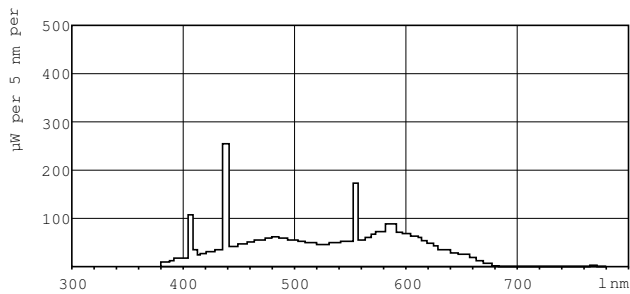

Photometric data

Lightcolor /54-765