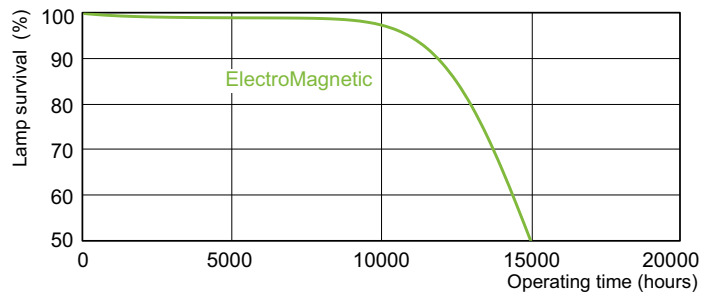

## Lifetime

TL-D Standard Colours Life Expectancy 3 h cycle

TL-D Standard Colours Life Expectancy 12 h cycle