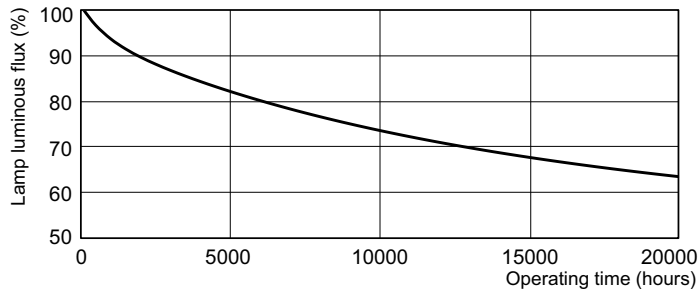

Product	D (max)	A (max)	B (max)	B (min)	C (max)
TL-D 58W/54-765 1SL/25	28 mm	1500.0 mm	1507.1 mm	1504.7 mm	1514.2 mm

Photometric data

LDPB_TL-DSTD_54-765-Spectral power distribution B/W

LDPO_TL-DSTD_54-765-Spectral power distribution Colour

Lifetime

LDLE_TL-DSTD_0001-Life expectancy diagram

LDLE_TL-DSTD_0002-Life expectancy diagram

TL-D Standard Colours

Lifetime

LDLM_TL-DSTD_0001-Lumen maintenance diagram