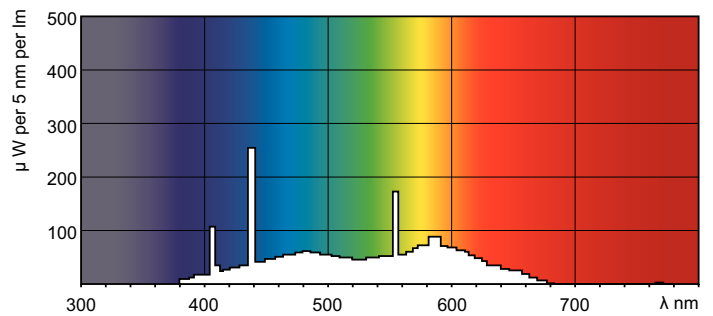

TL-D Standard Colours

TL-D 58W/54-765 1SL/25

TL-D Standard Colors lamps (tube diameter of 26 mm) create atmospheres from warm white to cool daylight. Lamps with moderate efficacy and color rendering.

Warnings and Safety

Product data

General information		Voltage (Nom)	
Cap-Base	G13 [Medium Bi-Pin Fluorescent]	111 V	
Life To 10% Failures (Nom)	10000 h	Controls and dimming	
Life to 50% Failures (Nom)	13000 h	Dimmable	Yes
Light technical		Mechanical and housing	
Color Code	54-765	Bulb Shape	T8 [26 mm (T8)]
Luminous Flux (Nom)	4000 lm	Approval and application	
Color Designation	Cool Daylight	Mercury (Hg) Content (Nom)	8.0 mg
Lumen Maintenance 10000 h (Nom)	75 %	Energy Consumption kWh/1000 h	68 kWh
Lumen Maintenance 2000 h (Nom)	90 %	Product data	
Lumen Maintenance 5000 h (Nom)	80 %	Full product code	871150070275399
Correlated Color Temperature (Nom)	6200 K	Order product name	TL-D 58W/54-765 1SL/25
Color Rendering Index (Nom)	72	EAN/UPC - Product	8711500702753
Operating and electrical		Order code	928049005482
Power (Nom)	58.5 W	Numerator - Quantity Per Pack	1
Lamp Current (Nom)	0.670 A		

TL-D Standard Colours

Numerator - Packs per outer box	25
Material Nr. (12NC)	928049005482
Net Weight (Piece)	0.230 kg

ILCOS Code	FD-58/62/2A-E-G13
------------	-------------------

Dimensional drawing

TL-D 58W/54-765 1SL/25

Product	D (max)	A (max)	B (max)	B (min)	C (max)
TL-D 58W/54-765 1SL/25	28 mm	1500.0 mm	1507.1 mm	1504.7 mm	1514.2 mm

Photometric data

LDPB_TL-DSTD_54-765-Spectral power distribution B/W

LDPO_TL-DSTD_54-765-Spectral power distribution Colour