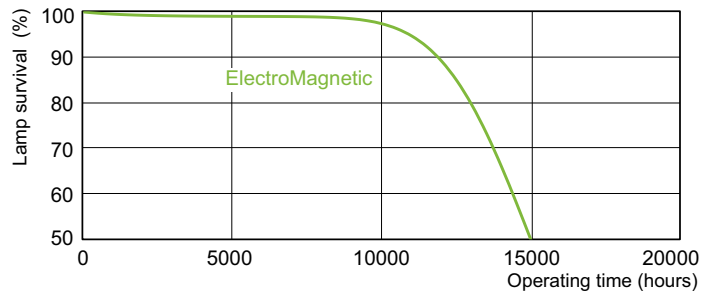

LDLE_TL-DSTD_0002-Life expectancy diagram