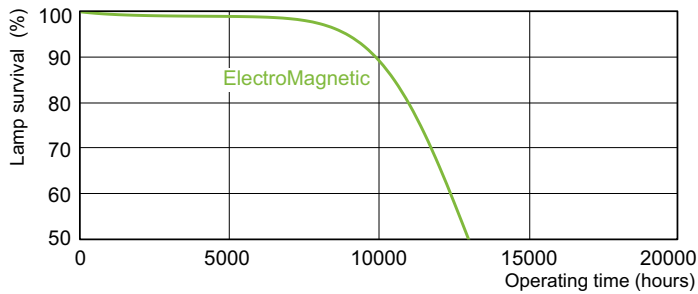

Lifetime

LDLE_TL-DSTD_0001-Life expectancy diagram