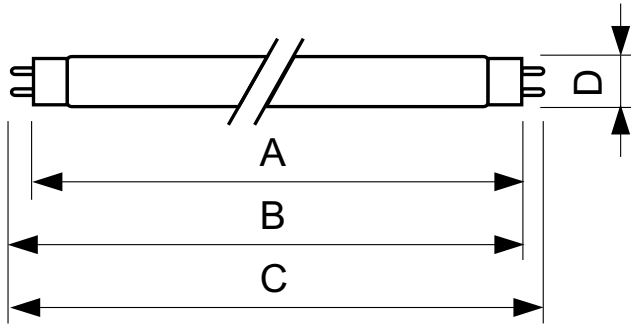

Product data

General information		Voltage (Nom)	
Cap-Base	G13 [Medium Bi-Pin Fluorescent]	111 V	
Life To 10% Failures (Nom)	10000 h	Controls and dimming	
Life to 50% Failures (Nom)	13000 h	Dimmable	Yes
Light technical		Mechanical and housing	
Color Code	54-765	Bulb Shape	T8 [26 mm (T8)]
Luminous Flux (Nom)	4000 lm	Approval and application	
Color Designation	Cool Daylight	Mercury (Hg) Content (Nom)	8.0 mg
Lumen Maintenance 10000 h (Nom)	75 %	Energy Consumption kWh/1000 h	68 kWh
Lumen Maintenance 2000 h (Nom)	90 %	Product data	
Lumen Maintenance 5000 h (Nom)	80 %	Full product code	871150070275399
Correlated Color Temperature (Nom)	6200 K	Order product name	TL-D 58W/54-765 1SL/25
Color Rendering Index (Nom)	72	EAN/UPC - Product	8711500702753
Operating and electrical		Order code	928049005482
Power (Nom)	58.5 W	Numerator - Quantity Per Pack	1
Lamp Current (Nom)	0.670 A		

TL-D Standard Colours

Numerator - Packs per outer box	25
Material Nr. (12NC)	928049005482
Net Weight (Piece)	0.230 kg

ILCOS Code	FD-58/62/2A-E-G13
------------	-------------------

Dimensional drawing

TL-D 58W/54-765 1SL/25

Product	D (max)	A (max)	B (max)	B (min)	C (max)
TL-D 58W/54-765 1SL/25	28 mm	1500.0 mm	1507.1 mm	1504.7 mm	1514.2 mm

Photometric data

LDPB_TL-DSTD_54-765-Spectral power distribution B/W

LDPO_TL-DSTD_54-765-Spectral power distribution Colour