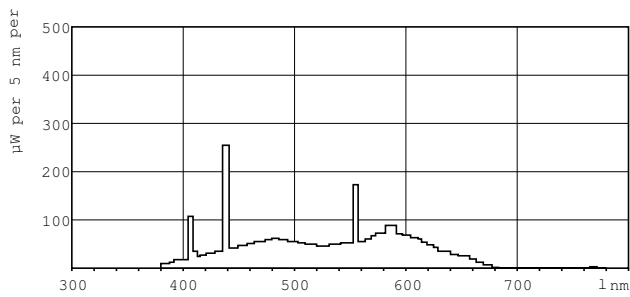

TL-D Standard Colours

TL-D 58W/54-765 1SL/25

TL-D Standard Colors lamps (tube diameter of 26 mm) create atmospheres from warm white to cool daylight. Lamps with moderate efficacy and color rendering.

Warnings and Safety

Product data

General information		Voltage (Nom)	
Cap-Base	G13 [Medium Bi-Pin Fluorescent]	111 V	
Life To 10% Failures (Nom)	10000 h	Controls and dimming	
Life to 50% Failures (Nom)	13000 h	Dimmable	Yes
Light technical		Mechanical and housing	
Color Code	54-765	Bulb Shape	T8 [26 mm (T8)]
Luminous Flux (Nom)	4000 lm	Approval and application	
Color Designation	Cool Daylight	Mercury (Hg) Content (Nom)	8.0 mg
Lumen Maintenance 10000 h (Nom)	75 %	Energy Consumption kWh/1000 h	68 kWh
Lumen Maintenance 2000 h (Nom)	90 %	Product data	
Lumen Maintenance 5000 h (Nom)	80 %	Full product code	871150070275399
Correlated Color Temperature (Nom)	6200 K	Order product name	TL-D 58W/54-765 1SL/25
Color Rendering Index (Nom)	72	EAN/UPC - Product	8711500702753
Operating and electrical		Order code	928049005482
Power (Nom)	58.5 W	Numerator - Quantity Per Pack	1
Lamp Current (Nom)	0.670 A		

TL-D Standard Colours

Numerator - Packs per outer box	25
Material Nr. (12NC)	928049005482
Net Weight (Piece)	0.230 kg

ILCOS Code	FD-58/62/2A-E-G13
------------	-------------------

Dimensional drawing

TL-D 58W/54-765 1SL/25

Product	D (max)	A (max)	B (max)	B (min)	C (max)
TL-D 58W/54-765 1SL/25	28 mm	1500.0 mm	1507.1 mm	1504.7 mm	1514.2 mm

Photometric data

LDPB_TL-DSTD_54-765-Spectral power distribution B/W

LDPO_TL-DSTD_54-765-Spectral power distribution Colour