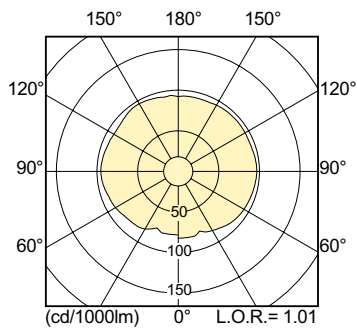

Photometric data

Light Distribution Diagram - MASTER CityWh CDO-TT Plus 150W/942 E40