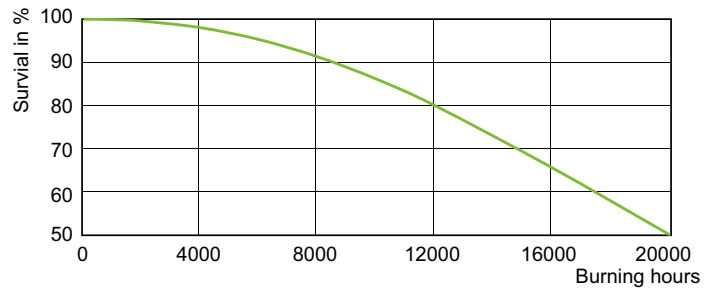

Product data

General Information		Operating and Electrical	
Cap base	E40 [E40]	Power Consumption	150.0 W
Operating position	UNIVERSAL [Any or Universal (U)]	Voltage (nom.)	97 V
Flux measurement reference	Sphere	Voltage (nom.)	97 V
Life to 50% failures (nom.)	20,000 h		
Light Technical		Controls and Dimming	
Colour Code	942 [CCT of 4200K]	Dimmable	Yes
Luminous Flux	16,100 lm		
Colour designation	Cool White (CW)	Mechanical and Housing	
Chromaticity Coordinate X (Nom)	0.371	Lamp Finish	Clear
Chromaticity Coordinate Y (Nom)	0.366	Bulb shape	T46 [T 46 mm]
Correlated Colour Temperature	4200 K		
Luminous efficacy (rated) (nom.)	107 lm/W	Approval and Application	
Colour rendering index (CRI)	91	Energy Efficiency Class	F
Arc Length O (Nom)	10 mm	Mercury (Hg) content (max.)	13 mg
		Mercury (Hg) content (nom.)	12.6 mg
		Energy consumption kWh/1,000 hours	150 kWh

Photometric data

Light Distribution Diagram - MASTER CityWh CDO-TT Plus 150W/942 E40

Spectral Power Distribution Colour - MASTER CityWh CDO-TT Plus 150W/942 E40

MASTER CityWhite CDO-TT

Lifetime

Lumen Maintenance Diagram - MASTER CityWh CDO-TT Plus 150W/942 E40