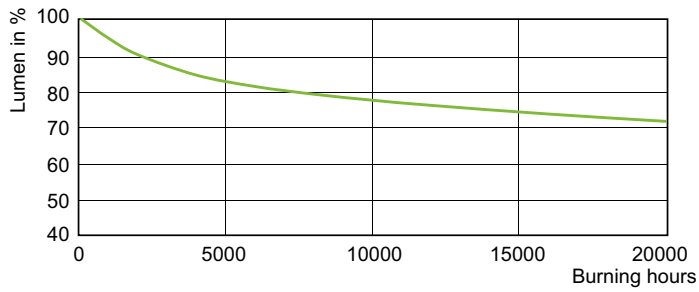

Product data

General Information		Operating and Electrical	
Cap base	E40 [E40]	Power Consumption	150.0 W
Operating position	UNIVERSAL [Any or Universal (U)]	Voltage (nom.)	97 V
Flux measurement reference	Sphere	Voltage (nom.)	97 V
Life to 50% failures (nom.)	20,000 h		
Light Technical		Controls and Dimming	
Colour Code	942 [CCT of 4200K]	Dimmable	Yes
Luminous Flux	16,100 lm		
Colour designation	Cool White (CW)	Mechanical and Housing	
Chromaticity Coordinate X (Nom)	0.371	Lamp Finish	Clear
Chromaticity Coordinate Y (Nom)	0.366	Bulb shape	T46 [T 46 mm]
Correlated Colour Temperature	4200 K		
Luminous efficacy (rated) (nom.)	107 lm/W	Approval and Application	
Colour rendering index (CRI)	91	Energy Efficiency Class	F
Arc Length O (Nom)	10 mm	Mercury (Hg) content (max.)	13 mg
		Mercury (Hg) content (nom.)	12.6 mg
		Energy consumption kWh/1,000 hours	150 kWh

Photometric data

Light Distribution Diagram - MASTER CityWh CDO-TT Plus 150W/942 E40

Spectral Power Distribution Colour - MASTER CityWh CDO-TT Plus 150W/942 E40

MASTER CityWhite CDO-TT

Lifetime

Lumen Maintenance Diagram - MASTER CityWh CDO-TT Plus 150W/942 E40