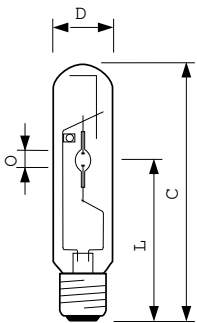

MASTER CityWhite CDO-TT

MASTER CityWhite CDO-TT Plus 150W/942 E40

Ceramic metal halide lamp with clear tubular outer bulb shape, used in outdoor offering pleasant white light

Warnings and Safety

- Use only in totally enclosed luminaire, even during testing (IEC61167, IEC 62035, IEC60598)
- The luminaire must be able to contain hot lamp parts if the lamp ruptures
- Lamps may use electronic or electromagnetic control gear
- Control gear must include end-of-life protection (IEC61167, IEC 62035)

Product data

General Information		Operating and Electrical	
Cap base	E40 [E40]	Power Consumption	150.0 W
Operating position	UNIVERSAL [Any or Universal (U)]	Voltage (nom.)	97 V
Flux measurement reference	Sphere	Voltage (nom.)	97 V
Life to 50% failures (nom.)	20,000 h		
Light Technical		Controls and Dimming	
Colour Code	942 [CCT of 4200K]	Dimmable	Yes
Luminous Flux	16,100 lm		
Colour designation	Cool White (CW)	Mechanical and Housing	
Chromaticity Coordinate X (Nom)	0.371	Lamp Finish	Clear
Chromaticity Coordinate Y (Nom)	0.366	Bulb shape	T46 [T 46 mm]
Correlated Colour Temperature	4200 K		
Luminous efficacy (rated) (nom.)	107 lm/W	Approval and Application	
Colour rendering index (CRI)	91	Energy Efficiency Class	F
Arc Length O (Nom)	10 mm	Mercury (Hg) content (max.)	13 mg
		Mercury (Hg) content (nom.)	12.6 mg
		Energy consumption kWh/1,000 hours	150 kWh

Material no. (12 NC)	928082519230
SAP numerator – quantity per pack	1
EAN/UPC – Product/Case	8718696596753
Numerator – packs per outer box	12
EAN/UPC - Case	8718696596760

Dimensional drawing

Product	D (max)	O	L	C (max)
MASTER CityWh CDO-TT Plus 150W/942 E40	46 mm	10 mm	132 mm	211 mm