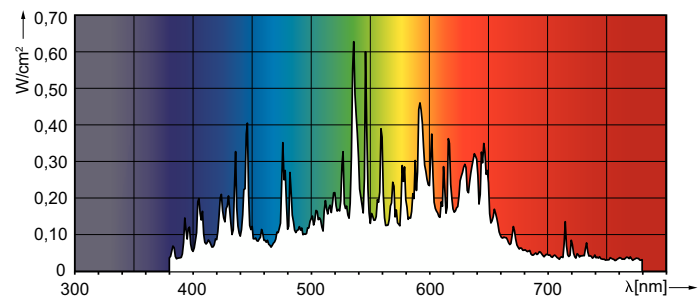

MASTER CityWhite CDO-TT

MASTER CityWhite CDO-TT Plus 150W/942 E40

Ceramic metal halide lamp with clear tubular outer bulb shape, used in outdoor offering pleasant white light

Warnings and Safety

- Use only in totally enclosed luminaire, even during testing (IEC61167, IEC 62035, IEC60598)
- The luminaire must be able to contain hot lamp parts if the lamp ruptures
- Lamps may use electronic or electromagnetic control gear
- Control gear must include end-of-life protection (IEC61167, IEC 62035)

Product data

General Information		Operating and Electrical	
Cap base	E40 [E40]	Power Consumption	150.0 W
Operating position	UNIVERSAL [Any or Universal (U)]	Voltage (nom.)	97 V
Flux measurement reference	Sphere	Voltage (nom.)	97 V
Life to 50% failures (nom.)	20,000 h		
Light Technical		Controls and Dimming	
Colour Code	942 [CCT of 4200K]	Dimmable	Yes
Luminous Flux	16,100 lm		
Colour designation	Cool White (CW)	Mechanical and Housing	
Chromaticity Coordinate X (Nom)	0.371	Lamp Finish	Clear
Chromaticity Coordinate Y (Nom)	0.366	Bulb shape	T46 [T 46 mm]
Correlated Colour Temperature	4200 K		
Luminous efficacy (rated) (nom.)	107 lm/W	Approval and Application	
Colour rendering index (CRI)	91	Energy Efficiency Class	F
Arc Length O (Nom)	10 mm	Mercury (Hg) content (max.)	13 mg
		Mercury (Hg) content (nom.)	12.6 mg
		Energy consumption kWh/1,000 hours	150 kWh

Photometric data

Light Distribution Diagram - MASTER CityWh CDO-TT Plus 150W/942 E40

Spectral Power Distribution Colour - MASTER CityWh CDO-TT Plus 150W/942 E40

MASTER CityWhite CDO-TT

Lifetime

Lumen Maintenance Diagram - MASTER CityWh CDO-TT Plus 150W/942 E40