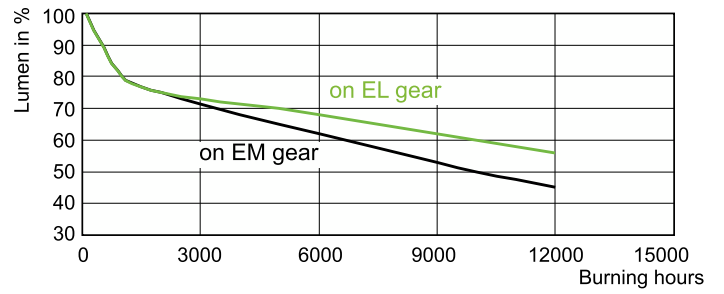

MASTERCcolour CDM-T

Lifetime

Life Expectancy Diagram - MASTERC CDM-T 150W/830 G12 1CT

Lumen Maintenance Diagram - MASTERC CDM-T 150W/830 G12 1CT