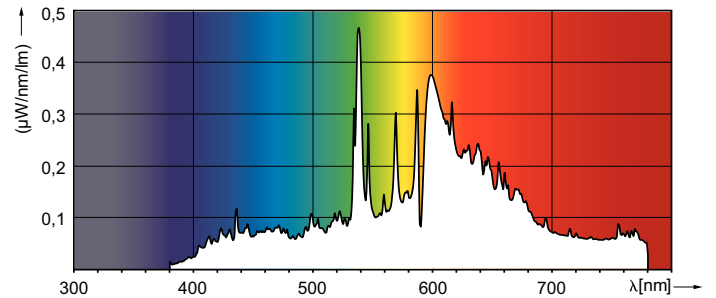

Luminous Efficacy (rated) (Nom)	88 lm/W
Color rendering index (CRI)	88
Arc Length O (Nom)	9 mm

Operating and Electrical	
Power Consumption	150.1 W
Voltage (Nom)	96 V
Voltage (Nom)	96 V

Controls and Dimming	
Dimmable	No

MASTERC colour CDM-T

Mechanical and Housing

Bulb Finish	Clear
Bulb Shape	T19 [T 19mm]

Approval and Application

Energy Efficiency Class	G
Mercury (Hg) Content (Max)	14.3 mg
Mercury (Hg) Content (Nom)	14.3 mg
Energy Consumption kWh/1000 h	151 kWh
EPREL Registration Number	473335

Dimensional drawing

Product	D (max)	D	O	L (min)	L (max)	L	C (max)
MASTERC CDM-T 150W/830 G12 1CT	20 mm	0.75 inch	9 mm	55 mm	57 mm	56 mm	110 mm

Photometric data

Light Distribution Diagram - MASTERC CDM-T 150W/830 G12 1CT