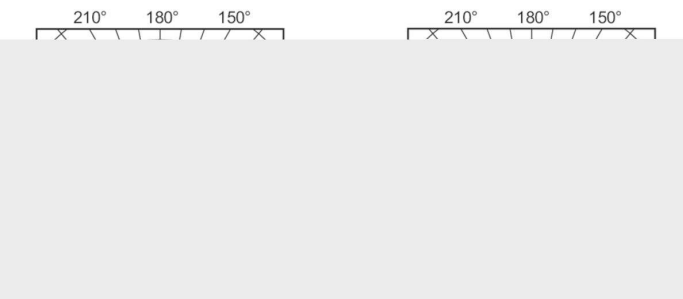

Product data

General Information	
Cap-Base	G12 [G12]
Operating Position	UNIVERSAL [Any or Universal (U)]
Flux measurement reference	Sphere
Life to 50% Failures (Nom)	12,000 hour(s)

Light Technical	
Color Code	830 [CCT of 3000K]
Luminous Flux	13,000 lm
Color Designation	Warm White (WW)
Chromaticity Coordinate X (Nom)	0.434
Chromaticity Coordinate Y (Nom)	0.398
Correlated Color Temperature (Nom)	3000 K

Luminous Efficacy (rated) (Nom)	88 lm/W
Color rendering index (CRI)	88
Arc Length O (Nom)	9 mm

Operating and Electrical	
Power Consumption	150.1 W
Voltage (Nom)	96 V
Voltage (Nom)	96 V

Controls and Dimming	
Dimmable	No

MASTERC colour CDM-T

Mechanical and Housing

Bulb Finish	Clear
Bulb Shape	T19 [T 19mm]

Approval and Application

Energy Efficiency Class	G
Mercury (Hg) Content (Max)	14.3 mg
Mercury (Hg) Content (Nom)	14.3 mg
Energy Consumption kWh/1000 h	151 kWh
EPREL Registration Number	473335

Dimensional drawing

Product	D (max)	D	O	L (min)	L (max)	L	C (max)
MASTERC CDM-T 150W/830 G12 1CT	20 mm	0.75 inch	9 mm	55 mm	57 mm	56 mm	110 mm

Photometric data

Light Distribution Diagram - MASTERC CDM-T 150W/830 G12 1CT