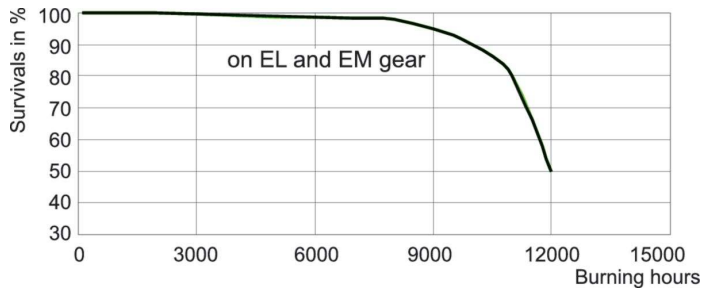

MASTERCcolour CDM-T

Lifetime

Life Expectancy Diagram - MASTERC CDM-T 150W/830 G12 1CT

Lumen Maintenance Diagram - MASTERC CDM-T 150W/830 G12 1CT