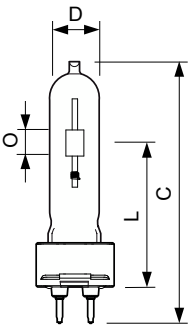

Product data

General Information	
Cap-Base	G12 [G12]
Operating Position	UNIVERSAL [Any or Universal (U)]
Flux measurement reference	Sphere
Life to 50% Failures (Nom)	12,000 hour(s)

Light Technical	
Color Code	830 [CCT of 3000K]
Luminous Flux	13,000 lm
Color Designation	Warm White (WW)
Chromaticity Coordinate X (Nom)	0.434
Chromaticity Coordinate Y (Nom)	0.398
Correlated Color Temperature (Nom)	3000 K

MASTERC colour CDM-T

Mechanical and Housing

Bulb Finish	Clear
Bulb Shape	T19 [T 19mm]

Approval and Application

Energy Efficiency Class	G
Mercury (Hg) Content (Max)	14.3 mg
Mercury (Hg) Content (Nom)	14.3 mg
Energy Consumption kWh/1000 h	151 kWh
EPREL Registration Number	473335

Product Data

Order product name	MASTERC CDM-T 150W/830 G12 1CT
--------------------	--------------------------------

Full product name	MASTERC CDM-T 150W/830 G12 1CT
Full product code	871150019780115
Order code	928083705125
Material Nr. (12NC)	928083705125
Numerator - Quantity Per Pack	1
EAN/UPC - Product/Case	8711500197801
Numerator - Packs per outer box	12
EAN/UPC - Case	8711500197818

Dimensional drawing

Product	D (max)	D	O	L (min)	L (max)	L	C (max)
MASTERC CDM-T 150W/830 G12 1CT	20 mm	0.75 inch	9 mm	55 mm	57 mm	56 mm	110 mm

Photometric data

Light Distribution Diagram - MASTERC CDM-T 150W/830 G12 1CT