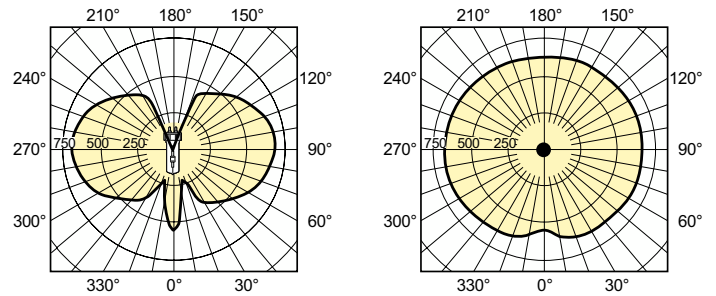

Product data

Operating and Electrical		Chromaticity Coordinate Y (Nom)		0.376
Power Consumption	73.2 W	Correlated Color Temperature (Nom)	4200 K	
Voltage (Nom)	88 V	Luminous Efficacy (rated) (Nom)	85 lm/W	
Voltage (Nom)	88 V	Color rendering index (CRI)	92	
General Information		Controls and Dimming		
Cap-Base	G12 [G12]	Dimmable	No	
Operating Position	UNIVERSAL [Any or Universal (U)]	Mechanical and Housing		
Light Technical		Bulb Finish	Clear	
Color Code	942 [CCT of 4200K]	Bulb Shape	T19 [T 19mm]	
Color Designation	Cool White (CW)			
Chromaticity Coordinate X (Nom)	0.377			

MASTERC colour CDM-T

Approval and Application

Mercury (Hg) Content (Nom)	6.1 mg
Energy Consumption kWh/1000 h	80 kWh

Product Data

Full product code	871869648449400
Order product name	MASTERC CDM-T 70W/942 G12 1CT/12
Order code	48449400

Product	D (max)	D	O	L (min)	L (max)	L	C (max)
MASTERC CDM-T 70W/942 G12 1CT/12	20 mm	0.75 inch	6 mm	55 mm	57 mm	56 mm	103 mm

Photometric data

Spectral Power Distribution Colour - MASTERC CDM-T 70W/942 G12 1CT/12