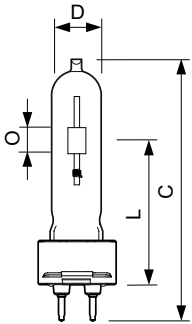

Product data

Operating and Electrical		Chromaticity Coordinate Y (Nom)		0.376
Power Consumption	73.2 W	Correlated Color Temperature (Nom)	4200 K	
Voltage (Nom)	88 V	Luminous Efficacy (rated) (Nom)	85 lm/W	
Voltage (Nom)	88 V	Color rendering index (CRI)	92	
General Information		Controls and Dimming		
Cap-Base	G12 [G12]	Dimmable	No	
Operating Position	UNIVERSAL [Any or Universal (U)]	Mechanical and Housing		
Light Technical		Bulb Finish	Clear	
Color Code	942 [CCT of 4200K]	Bulb Shape	T19 [T 19mm]	
Color Designation	Cool White (CW)			
Chromaticity Coordinate X (Nom)	0.377			

MASTERC colour CDM-T

Approval and Application

Mercury (Hg) Content (Nom)	6.1 mg
Energy Consumption kWh/1000 h	80 kWh

Product Data

Full product code	871869648449400
Order product name	MASTERC CDM-T 70W/942 G12 1CT/12
Order code	48449400

Numerator - Quantity Per Pack	1
Numerator - Packs per outer box	12
Material number (12NC)	928084505129
Full product name	MASTERC colour CDM-T 70W/942 G12 1CT/12
EAN/UPC - Case	8718696484500

Dimensional drawing

Product	D (max)	D	O	L (min)	L (max)	L	C (max)
MASTERC CDM-T 70W/942 G12 1CT/12	20 mm	0.75 inch	6 mm	55 mm	57 mm	56 mm	103 mm

Photometric data

Spectral Power Distribution Colour - MASTERC CDM-T 70W/942 G12 1CT/12