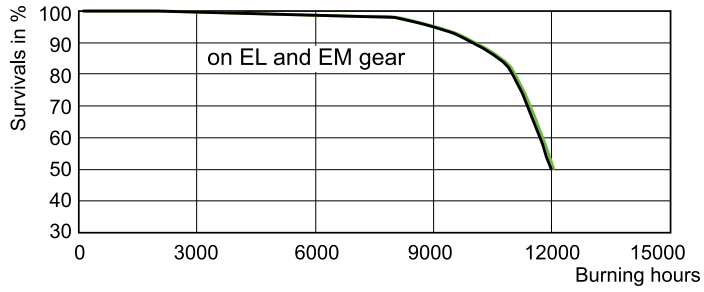

MASTERC colour CDM-T

Lifetime

Life Expectancy Diagram - MASTERC CDM-T 70W/942 G12 1CT/12

Lumen Maintenance Diagram - MASTERC CDM-T 70W/942 G12 1CT/12