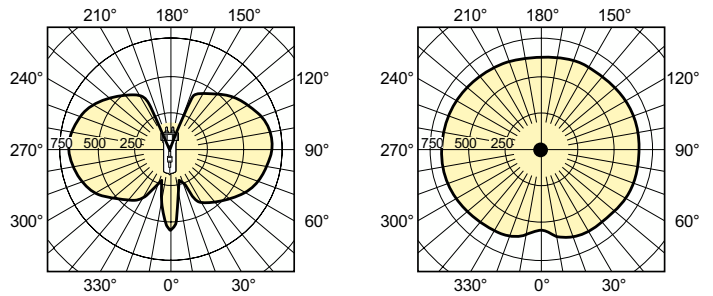

Product data

General Information		Arc Length O (Nom)		6 mm	
Cap-Base	G12				
Operating Position	UNIVERSAL [Any or Universal (U)]				
Life to 50% Failures (Nom)	12,000 hour(s)				
Light Technical		Operating and Electrical			
Color Code	942 [CCT of 4200K]	Power Consumption	73.2 W		
Color Designation	Cool White (CW)	Voltage (Nom)	88 V		
Chromaticity Coordinate X (Nom)	0.377	Voltage (Nom)	88 V		
Chromaticity Coordinate Y (Nom)	0.376				
Correlated Color Temperature (Nom)	4200 K	Controls and Dimming			
Luminous Efficacy (rated) (Nom)	85 lm/W	Dimmable	No		
Color rendering index (CRI)	92				
		Mechanical and Housing			
		Bulb Finish	Clear		

MASTERC colour CDM-T

Bulb Shape	T19
Approval and Application	
Mercury (Hg) Content (Nom)	6.1 mg
Energy Consumption kWh/1000 h	80 kWh
Product Data	
Order product name	MASTERC CDM-T 70W/942 G12 1CT/12
Full product name	MASTERC CDM-T 70W/942 G12 1CT/12

Dimensional drawing

Product	D (max)	D	O	L (min)	L (max)	L	C (max)
MASTERC CDM-T 70W/942 G12 1CT/12	20 mm	0.75 inch	6 mm	55 mm	57 mm	56 mm	103 mm

Photometric data

Spectral Power Distribution Colour - MASTERC CDM-T 70W/942 G12 1CT/12