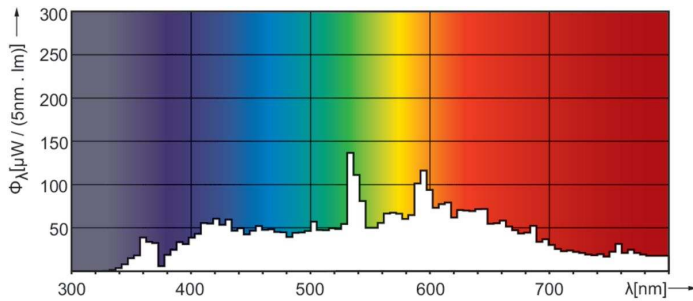

Product data

General Information		Arc Length O (Nom)		6 mm	
Cap-Base	G12				
Operating Position	UNIVERSAL [Any or Universal (U)]				
Life to 50% Failures (Nom)	12,000 hour(s)				
Light Technical		Operating and Electrical			
Color Code	942 [CCT of 4200K]	Power Consumption	73.2 W		
Color Designation	Cool White (CW)	Voltage (Nom)	88 V		
Chromaticity Coordinate X (Nom)	0.377	Voltage (Nom)	88 V		
Chromaticity Coordinate Y (Nom)	0.376				
Correlated Color Temperature (Nom)	4200 K	Controls and Dimming			
Luminous Efficacy (rated) (Nom)	85 lm/W	Dimmable	No		
Color rendering index (CRI)	92				
		Mechanical and Housing			
		Bulb Finish	Clear		

MASTERC colour CDM-T

Bulb Shape	T19
Approval and Application	
Mercury (Hg) Content (Nom)	6.1 mg
Energy Consumption kWh/1000 h	80 kWh
Product Data	
Order product name	MASTERC CDM-T 70W/942 G12 1CT/12
Full product name	MASTERC CDM-T 70W/942 G12 1CT/12

Dimensional drawing

Product	D (max)	D	O	L (min)	L (max)	L	C (max)
MASTERC CDM-T 70W/942 G12 1CT/12	20 mm	0.75 inch	6 mm	55 mm	57 mm	56 mm	103 mm

Photometric data

Spectral Power Distribution Colour - MASTERC CDM-T 70W/942 G12 1CT/12