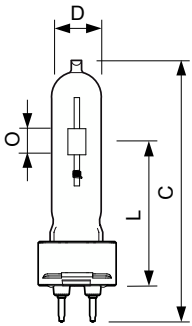

MASTERCoulour CDM-T

MASTERC CDM-T 70W/942 G12 1CT/12

Range of single-ended, compact, high-efficiency, discharge lamps with a stable color over lifetime and a crisp, sparkling light

Warnings and Safety

- Use only in totally enclosed luminaire, even during testing (IEC61167, IEC 62035, IEC60598)
- The luminaire must be able to contain hot lamp parts if the lamp ruptures
- Control gear must include end-of-life protection (IEC61167, IEC 62035)
- Lamps may use electronic or electromagnetic control gear, except 35W/942 and 20W lamps, which must use electronic control gear.
- A lamp breaking is extremely unlikely to have any impact on your health. If a lamp breaks, ventilate the room for 30 minutes and remove the parts, preferably with gloves. Put them in a sealed plastic bag and take it to your local waste facilities for recycling. Do not use a vacuum cleaner.

Product data

General Information		Arc Length O (Nom)		6 mm	
Cap-Base	G12				
Operating Position	UNIVERSAL [Any or Universal (U)]				
Life to 50% Failures (Nom)	12,000 hour(s)				
Light Technical		Operating and Electrical			
Color Code	942 [CCT of 4200K]	Power Consumption	73.2 W		
Color Designation	Cool White (CW)	Voltage (Nom)	88 V		
Chromaticity Coordinate X (Nom)	0.377	Voltage (Nom)	88 V		
Chromaticity Coordinate Y (Nom)	0.376				
Correlated Color Temperature (Nom)	4200 K	Controls and Dimming			
Luminous Efficacy (rated) (Nom)	85 lm/W	Dimmable	No		
Color rendering index (CRI)	92				
		Mechanical and Housing			
		Bulb Finish	Clear		

MASTERC colour CDM-T

Bulb Shape	T19
Approval and Application	
Mercury (Hg) Content (Nom)	6.1 mg
Energy Consumption kWh/1000 h	80 kWh
Product Data	
Order product name	MASTERC CDM-T 70W/942 G12 1CT/12
Full product name	MASTERC CDM-T 70W/942 G12 1CT/12

Dimensional drawing

Product	D (max)	D	O	L (min)	L (max)	L	C (max)
MASTERC CDM-T 70W/942 G12 1CT/12	20 mm	0.75 inch	6 mm	55 mm	57 mm	56 mm	103 mm

Photometric data

Spectral Power Distribution Colour - MASTERC CDM-T 70W/942 G12 1CT/12