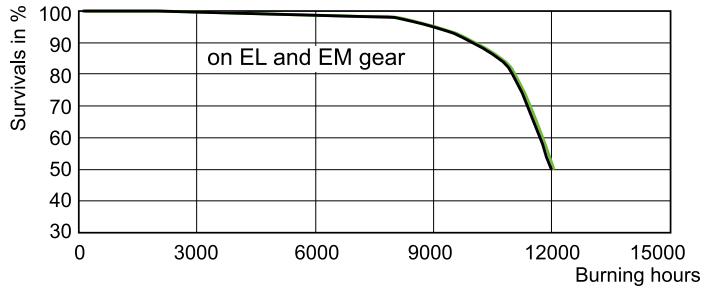

MASTERCcolour CDM-T

Lifetime

Life Expectancy Diagram - MASTERC CDM-T 70W/942 G12 1CT/12

Lumen Maintenance Diagram - MASTERC CDM-T 70W/942 G12 1CT/12