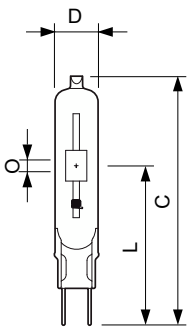

Product data

General Information		Color rendering index (CRI)	
Cap-Base	G8.5		81
Operating Position	UNIVERSAL [Any or Universal (U)]	Arc Length O (Nom)	5 mm
Flux measurement reference	Sphere	Operating and Electrical	
Life to 50% Failures (Nom)	12,000 hour(s)	Power Consumption	39.1 W
Light Technical		Voltage (Nom)	88 V
Color Code	830 [CCT of 3000K]	Voltage (Nom)	88 V
Luminous Flux	3,100 lm	Controls and Dimming	
Color Designation	Warm White (WW)	Dimmable	No
Chromaticity Coordinate X (Nom)	0.434	Mechanical and Housing	
Chromaticity Coordinate Y (Nom)	0.398	Bulb Finish	Clear
Correlated Color Temperature (Nom)	3000 K	Bulb Material	UV-Block Quartz
Luminous Efficacy (rated) (Nom)	79 lm/W		

MASTERC colour CDM-TC

Bulb Shape	T14
Approval and Application	
Energy Efficiency Class	G
Mercury (Hg) Content (Max)	3.1 mg
Mercury (Hg) Content (Nom)	3.1 mg
Energy Consumption kWh/1000 h	40 kWh
EPREL Registration Number	473341

Product Data

Order product name	MASTERC CDM-TC 35W/830 G8.5 1CT/12
--------------------	------------------------------------

Full product name	MASTERC CDM-TC 35W/830 G8.5 1CT/12
Full product code	871150020000615
Order code	928085205125
Material Nr. (12NC)	928085205125
Numerator - Quantity Per Pack	1
EAN/UPC - Product/Case	8711500200006
Numerator - Packs per outer box	12
EAN/UPC - Case	8711500200013

Dimensional drawing

Product	D (max)	D	O	L (min)	L (max)	L	C (max)
MASTERC CDM-TC 35W/830 G8.5 1CT/12	15 mm	0.5 inch	5 mm	51 mm	53 mm	52 mm	85 mm

Photometric data

Light Distribution Diagram - MASTERC CDM-TC 35W/830 G8.5 1CT/12