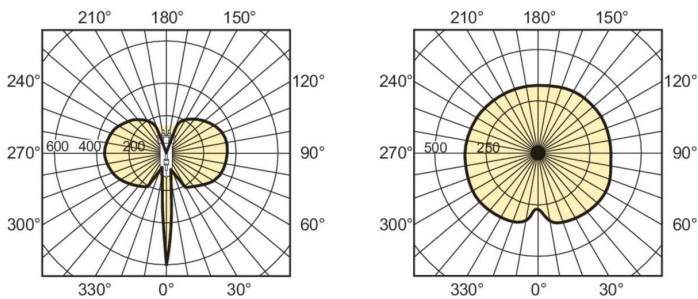

Product data

General Information	
Cap-Base	G8.5
Operating Position	UNIVERSAL [Any or Universal (U)]
Flux measurement reference	Sphere
Life to 50% Failures (Nom)	12,000 hour(s)

Light Technical	
Color Code	830 [CCT of 3000K]
Luminous Flux	3,100 lm
Color Designation	Warm White (WW)
Chromaticity Coordinate X (Nom)	0.434
Chromaticity Coordinate Y (Nom)	0.398
Correlated Color Temperature (Nom)	3000 K
Luminous Efficacy (rated) (Nom)	79 lm/W

Color rendering index (CRI)	81
Arc Length O (Nom)	5 mm

Operating and Electrical	
Power Consumption	39.1 W
Voltage (Nom)	88 V
Voltage (Nom)	88 V

Controls and Dimming	
Dimmable	No

Mechanical and Housing	
Bulb Finish	Clear
Bulb Material	UV-Block Quartz

Product Data

Order product name	MASTERC CDM-TC 35W/830 G8.5 1CT/12
--------------------	------------------------------------

Full product name	MASTERC CDM-TC 35W/830 G8.5 1CT/12
Full product code	871150020000615
Order code	928085205125
Material Nr. (12NC)	928085205125
Numerator - Quantity Per Pack	1
EAN/UPC - Product/Case	8711500200006
Numerator - Packs per outer box	12
EAN/UPC - Case	8711500200013

Dimensional drawing

Product	D (max)	D	O	L (min)	L (max)	L	C (max)
MASTERC CDM-TC 35W/830 G8.5 1CT/12	15 mm	0.5 inch	5 mm	51 mm	53 mm	52 mm	85 mm

Photometric data

Light Distribution Diagram - MASTERC CDM-TC 35W/830 G8.5 1CT/12