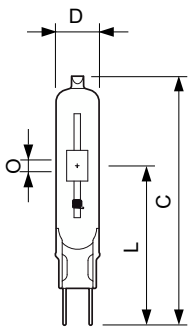

Color rendering index (CRI)	81
Arc Length O (Nom)	5 mm

Operating and Electrical	
Power Consumption	39.1 W
Voltage (Nom)	88 V
Voltage (Nom)	88 V

Controls and Dimming	
Dimmable	No

Mechanical and Housing	
Bulb Finish	Clear
Bulb Material	UV-Block Quartz

MASTERC colour CDM-TC

Bulb Shape	T14
Approval and Application	
Energy Efficiency Class	G
Mercury (Hg) Content (Max)	3.1 mg
Mercury (Hg) Content (Nom)	3.1 mg
Energy Consumption kWh/1000 h	40 kWh
EPREL Registration Number	473341

Product Data

Order product name	MASTERC CDM-TC 35W/830 G8.5 1CT/12
--------------------	------------------------------------

Full product name	MASTERC CDM-TC 35W/830 G8.5 1CT/12
Full product code	871150020000615
Order code	928085205125
Material Nr. (12NC)	928085205125
Numerator - Quantity Per Pack	1
EAN/UPC - Product/Case	8711500200006
Numerator - Packs per outer box	12
EAN/UPC - Case	8711500200013

Dimensional drawing

Product	D (max)	D	O	L (min)	L (max)	L	C (max)
MASTERC CDM-TC 35W/830 G8.5 1CT/12	15 mm	0.5 inch	5 mm	51 mm	53 mm	52 mm	85 mm

Photometric data

Light Distribution Diagram - MASTERC CDM-TC 35W/830 G8.5 1CT/12