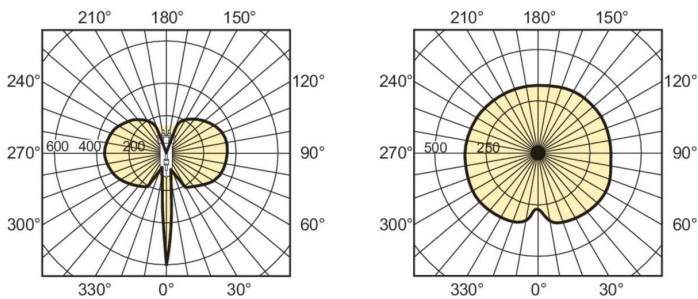

Product data

General Information		Color rendering index (CRI)	
Cap-Base	G8.5		81
Operating Position	UNIVERSAL [Any or Universal (U)]	Arc Length O (Nom)	5 mm
Flux measurement reference	Sphere	Operating and Electrical	
Life to 50% Failures (Nom)	12,000 hour(s)	Power Consumption	39.1 W
Light Technical		Voltage (Nom)	88 V
Color Code	830 [CCT of 3000K]	Voltage (Nom)	88 V
Luminous Flux	3,100 lm	Controls and Dimming	
Color Designation	Warm White (WW)	Dimmable	No
Chromaticity Coordinate X (Nom)	0.434	Mechanical and Housing	
Chromaticity Coordinate Y (Nom)	0.398	Bulb Finish	Clear
Correlated Color Temperature (Nom)	3000 K	Bulb Material	UV-Block Quartz
Luminous Efficacy (rated) (Nom)	79 lm/W		

MASTERC colour CDM-TC

Bulb Shape	T14
Approval and Application	
Energy Efficiency Class	G
Mercury (Hg) Content (Max)	3.1 mg
Mercury (Hg) Content (Nom)	3.1 mg
Energy Consumption kWh/1000 h	40 kWh
EPREL Registration Number	473341

Product Data

Order product name	MASTERC CDM-TC 35W/830 G8.5 1CT/12
--------------------	------------------------------------

Full product name	MASTERC CDM-TC 35W/830 G8.5 1CT/12
Full product code	871150020000615
Order code	928085205125
Material Nr. (12NC)	928085205125
Numerator - Quantity Per Pack	1
EAN/UPC - Product/Case	8711500200006
Numerator - Packs per outer box	12
EAN/UPC - Case	8711500200013

Dimensional drawing

Product	D (max)	D	O	L (min)	L (max)	L	C (max)
MASTERC CDM-TC 35W/830 G8.5 1CT/12	15 mm	0.5 inch	5 mm	51 mm	53 mm	52 mm	85 mm

Photometric data

Light Distribution Diagram - MASTERC CDM-TC 35W/830 G8.5 1CT/12