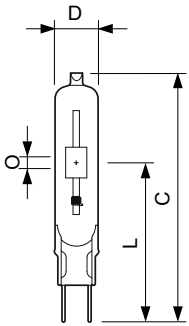

- Use only in totally enclosed luminaire, even during testing (IEC61167, IEC 62035, IEC60598)
- The luminaire must be able to contain hot lamp parts if the lamp ruptures
- Control gear must include end-of-life protection (IEC61167, IEC 62035)
- Use only with electronic control gear. 35W/830 lamps may also use electromagnetic gear.
- A lamp breaking is extremely unlikely to have any impact on your health. If a lamp breaks, ventilate the room for 30 minutes and remove the parts, preferably with gloves. Put them in a sealed plastic bag and take it to your local waste facilities for recycling. Do not use a vacuum cleaner.

Product data

General Information		Arc Length O (Nom)		5 mm	
Cap-Base	G8.5				
Operating Position	UNIVERSAL [Any or Universal (U)]				
Life to 50% Failures (Nom)	12,000 hour(s)				
Light Technical		Operating and Electrical			
Color Code	830 [CCT of 3000K]	Power Consumption	39.1 W		
Color Designation	Warm White (WW)	Voltage (Nom)	88 V		
Chromaticity Coordinate X (Nom)	0.432	Voltage (Nom)	88 V		
Chromaticity Coordinate Y (Nom)	0.394				
Correlated Color Temperature (Nom)	3000 K	Controls and Dimming			
Luminous Efficacy (rated) (Nom)	79 lm/W	Dimmable	No		
Color rendering index (CRI)	81				
		Mechanical and Housing			
		Bulb Finish	Clear		
		Bulb Material	UV-Block Quartz		

MASTERC colour CDM-TC

Bulb Shape	T14
Approval and Application	
Mercury (Hg) Content (Nom)	3.1 mg
Energy Consumption kWh/1000 h	43 kWh
Product Data	
Order product name	MASTERC CDM-TC 35W/830 G8.5 1CT/12
Full product name	MASTERC CDM-TC 35W/830 G8.5 1CT/12

Dimensional drawing

Product	D (max)	D	O	L (min)	L (max)	L	C (max)
MASTERC CDM-TC 35W/830 G8.5 1CT/12	15 mm	0.5 inch	5 mm	51 mm	53 mm	52 mm	85 mm

Photometric data

Light Distribution Diagram - MASTERC CDM-TC 35W/830 G8.5 1CT/12