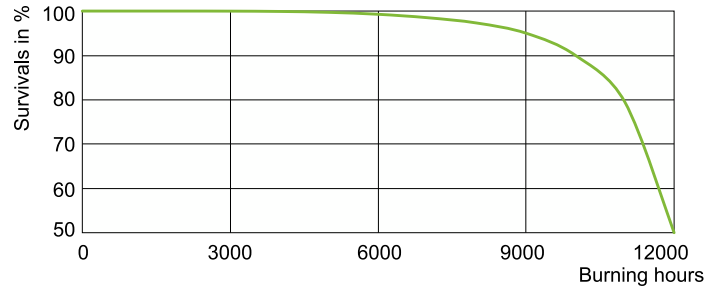

MASTERC colour CDM-TC

Lifetime

Lumen Maintenance Diagram - MASTERC CDM-TC 35W/830 G8.5 1CT/12

Life Expectancy Diagram - MASTERC CDM-TC 35W/830 G8.5 1CT/12