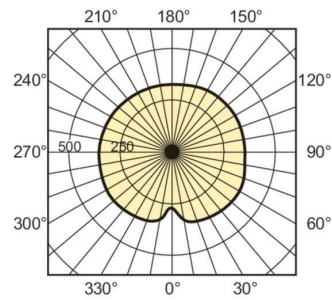

Product data

General Information		Arc Length O (Nom)		5 mm	
Cap-Base	G8.5				
Operating Position	UNIVERSAL [Any or Universal (U)]				
Life to 50% Failures (Nom)	12,000 hour(s)				
Light Technical		Operating and Electrical			
Color Code	830 [CCT of 3000K]	Power Consumption	39.1 W		
Color Designation	Warm White (WW)	Voltage (Nom)	88 V		
Chromaticity Coordinate X (Nom)	0.432	Voltage (Nom)	88 V		
Chromaticity Coordinate Y (Nom)	0.394				
Correlated Color Temperature (Nom)	3000 K	Controls and Dimming			
Luminous Efficacy (rated) (Nom)	79 lm/W	Dimmable	No		
Color rendering index (CRI)	81				
		Mechanical and Housing			
		Bulb Finish	Clear		
		Bulb Material	UV-Block Quartz		

MASTERC colour CDM-TC

Bulb Shape	T14
Approval and Application	
Mercury (Hg) Content (Nom)	3.1 mg
Energy Consumption kWh/1000 h	43 kWh
Product Data	
Order product name	MASTERC CDM-TC 35W/830 G8.5 1CT/12
Full product name	MASTERC CDM-TC 35W/830 G8.5 1CT/12

Dimensional drawing

Product	D (max)	D	O	L (min)	L (max)	L	C (max)
MASTERC CDM-TC 35W/830 G8.5 1CT/12	15 mm	0.5 inch	5 mm	51 mm	53 mm	52 mm	85 mm

Photometric data

Light Distribution Diagram - MASTERC CDM-TC 35W/830 G8.5 1CT/12