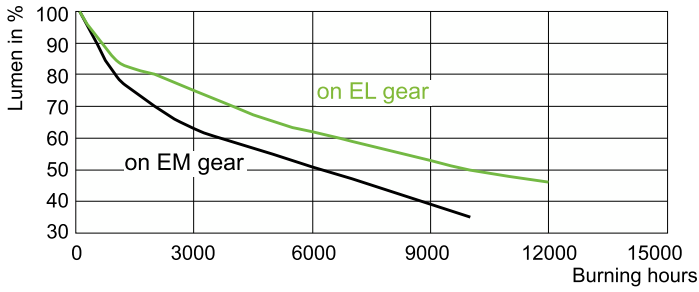

MASTERC colour CDM-TC

Lifetime

Lumen Maintenance Diagram - MASTERC CDM-TC 35W/830 G8.5 1CT/12

Life Expectancy Diagram - MASTERC CDM-TC 35W/830 G8.5 1CT/12