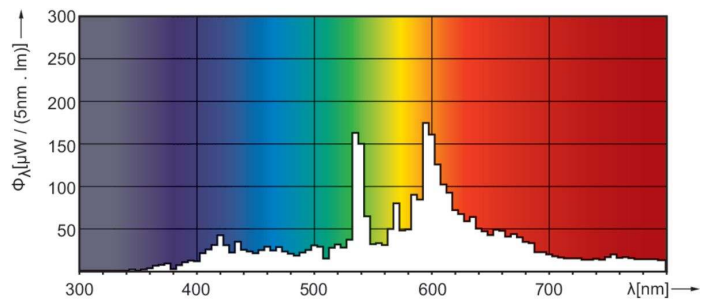

Photometric data

Light Distribution Diagram - MASTERC CDM-TC 35W/830 G8.5 1CT/12

Spectral Power Distribution Colour - MASTERC CDM-TC 35W/830 G8.5 1CT/12