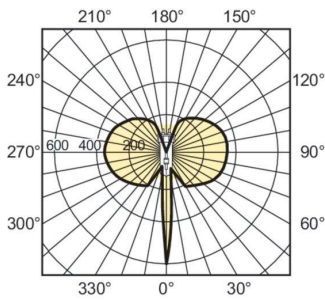

MASTERCoulour CDM-TC

MASTERC CDM-TC 35W/830 G8.5 1CT/12

Range of single-ended, very compact, high-efficiency, discharge lamps with a stable colour over lifetime and a crisp, sparkling light

Warnings and Safety

Product data

General Information		Arc Length O (Nom)		5 mm	
Cap-Base	G8.5				
Operating Position	UNIVERSAL [Any or Universal (U)]				
Life to 50% Failures (Nom)	12,000 hour(s)				
Light Technical		Operating and Electrical			
Color Code	830 [CCT of 3000K]	Power Consumption	39.1 W		
Color Designation	Warm White (WW)	Voltage (Nom)	88 V		
Chromaticity Coordinate X (Nom)	0.432	Voltage (Nom)	88 V		
Chromaticity Coordinate Y (Nom)	0.394				
Correlated Color Temperature (Nom)	3000 K	Controls and Dimming			
Luminous Efficacy (rated) (Nom)	79 lm/W	Dimmable	No		
Color rendering index (CRI)	81				
		Mechanical and Housing			
		Bulb Finish	Clear		
		Bulb Material	UV-Block Quartz		

MASTERC colour CDM-TC

Bulb Shape	T14
Approval and Application	
Mercury (Hg) Content (Nom)	3.1 mg
Energy Consumption kWh/1000 h	43 kWh
Product Data	
Order product name	MASTERC CDM-TC 35W/830 G8.5 1CT/12
Full product name	MASTERC CDM-TC 35W/830 G8.5 1CT/12

Dimensional drawing

Product	D (max)	D	O	L (min)	L (max)	L	C (max)
MASTERC CDM-TC 35W/830 G8.5 1CT/12	15 mm	0.5 inch	5 mm	51 mm	53 mm	52 mm	85 mm

Photometric data

Light Distribution Diagram - MASTERC CDM-TC 35W/830 G8.5 1CT/12