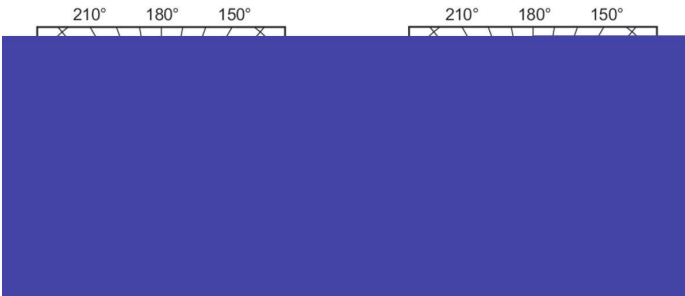

Product data

General Information		Arc Length O (Nom)	
Cap-Base	G8.5 [G8.5]	7 mm	
Operating Position	UNIVERSAL [Any or Universal (U)]	Operating and Electrical	
Life to 50% Failures (Nom)	12,000 h	Power Consumption	73.2 W
Light Technical		Voltage (Nom)	83 V
Color Code	830 [CCT of 3000K]	Voltage (Nom)	83 V
Color Designation	Warm White (WW)	Controls and Dimming	
Chromaticity Coordinate X (Nom)	0.439	Dimmable	No
Chromaticity Coordinate Y (Nom)	0.398	Mechanical and Housing	
Correlated Color Temperature (Nom)	3000 K	Bulb Finish	Clear
Luminous Efficacy (rated) (Nom)	86 lm/W	Bulb Material	UV-Block Quartz
Color rendering index (CRI)	83		

MASTERC colour CDM-TC

Bulb Shape	T14 [T 14 mm]
Approval and Application	
Mercury (Hg) Content (Nom)	4.6 mg
Energy Consumption kWh/1000 h	80 kWh
Product Data	
Order product name	MASTERC CDM-TC 70W/830 G8.5 1CT/12
Full product name	MASTERC CDM-TC 70W/830 G8.5 1CT/12

Dimensional drawing

Product	D (max)	D	O	L (min)	L (max)	L	C (max)
MASTERC CDM-TC 70W/830 G8.5 1CT/12	15 mm	0.5 inch	7 mm	51 mm	53 mm	52 mm	85 mm

Photometric data

Light Distribution Diagram - MASTERC CDM-TC 70W/830 G8.5 1CT/12