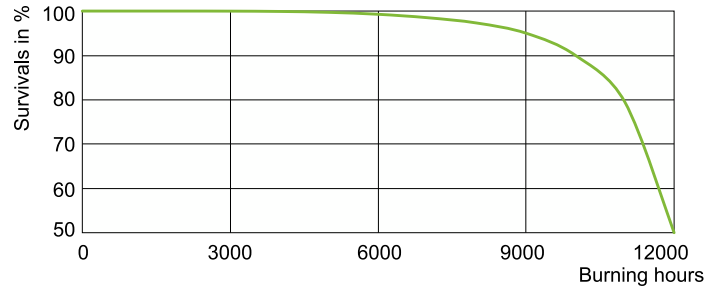

MASTERC colour CDM-TC

Lifetime

Lumen Maintenance Diagram - MASTERC CDM-TC 70W/830 G8.5 1CT/12

Life Expectancy Diagram - MASTERC CDM-TC 70W/830 G8.5 1CT/12