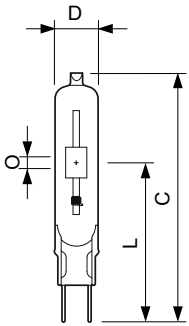

- Use only in totally enclosed luminaire, even during testing (IEC61167, IEC 62035, IEC60598)
- The luminaire must be able to contain hot lamp parts if the lamp ruptures
- Control gear must include end-of-life protection (IEC61167, IEC 62035)
- Use only with electronic control gear. 35W/830 lamps may also use electromagnetic gear.
- A lamp breaking is extremely unlikely to have any impact on your health. If a lamp breaks, ventilate the room for 30 minutes and remove the parts, preferably with gloves. Put them in a sealed plastic bag and take it to your local waste facilities for recycling. Do not use a vacuum cleaner.

Product data

General Information		Arc Length O (Nom)	
Cap-Base	G8.5 [G8.5]	7 mm	
Operating Position	UNIVERSAL [Any or Universal (U)]	Operating and Electrical	
Life to 50% Failures (Nom)	12,000 h	Power Consumption	73.2 W
Light Technical		Voltage (Nom)	83 V
Color Code	830 [CCT of 3000K]	Voltage (Nom)	83 V
Color Designation	Warm White (WW)	Controls and Dimming	
Chromaticity Coordinate X (Nom)	0.439	Dimmable	No
Chromaticity Coordinate Y (Nom)	0.398	Mechanical and Housing	
Correlated Color Temperature (Nom)	3000 K	Bulb Finish	Clear
Luminous Efficacy (rated) (Nom)	86 lm/W	Bulb Material	UV-Block Quartz
Color rendering index (CRI)	83		

MASTERC colour CDM-TC

Bulb Shape	T14 [T 14 mm]
Approval and Application	
Mercury (Hg) Content (Nom)	4.6 mg
Energy Consumption kWh/1000 h	80 kWh
Product Data	
Order product name	MASTERC CDM-TC 70W/830 G8.5 1CT/12
Full product name	MASTERC CDM-TC 70W/830 G8.5 1CT/12

Dimensional drawing

Product	D (max)	D	O	L (min)	L (max)	L	C (max)
MASTERC CDM-TC 70W/830 G8.5 1CT/12	15 mm	0.5 inch	7 mm	51 mm	53 mm	52 mm	85 mm

Photometric data

Light Distribution Diagram - MASTERC CDM-TC 70W/830 G8.5 1CT/12