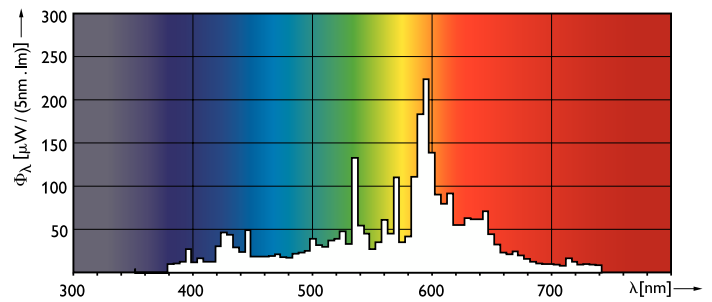

Product data

General Information		Voltage (Nom)	
Cap-Base	PGZ12		92 V
Operating Position	UNIVERSAL [Any or Universal (U)]	Voltage (Nom)	92 V
Life to 50% Failures (Nom)	32,000 hour(s)	Controls and Dimming	
Light Technical		Dimmable	Yes
Color Code	728 [CCT of 2800K]	Mechanical and Housing	
Color Designation	White (WH)	Bulb Finish	Clear
Chromaticity Coordinate X (Nom)	453	Bulb Shape	T19
Chromaticity Coordinate Y (Nom)	405	Approval and Application	
Luminous Efficacy (rated) (Nom)	120 lm/W	Mercury (Hg) Content (Nom)	2.0 mg
Color rendering index (CRI)	73	Energy Consumption kWh/1000 h	66 kWh
Arc Length O (Nom)	14 mm	Product Data	
Operating and Electrical		Order product name	CPO-TW 60W/728 White PGZ12
Power Consumption	60.0 W		

Dimensional drawing

Product	D (max)	D	O	L	C (max)
CPO-TW 60W/728 White PGZ12	20 mm	19 mm	14 mm	59 mm	132 mm

Photometric data

Light Distribution Diagram - CPO-TW 60W/728 White PGZ12

Spectral Power Distribution Colour - CPO-TW 60W/728 White PGZ12