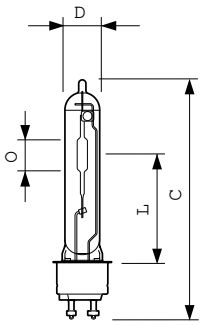

Product data

General Information		Voltage (Nom)	
Cap-Base	PGZ12		92 V
Operating Position	UNIVERSAL [Any or Universal (U)]	Voltage (Nom)	92 V
Life to 50% Failures (Nom)	32,000 hour(s)	Controls and Dimming	
Light Technical		Dimmable	Yes
Color Code	728 [CCT of 2800K]	Mechanical and Housing	
Color Designation	White (WH)	Bulb Finish	Clear
Chromaticity Coordinate X (Nom)	453	Bulb Shape	T19
Chromaticity Coordinate Y (Nom)	405	Approval and Application	
Luminous Efficacy (rated) (Nom)	120 lm/W	Mercury (Hg) Content (Nom)	2.0 mg
Color rendering index (CRI)	73	Energy Consumption kWh/1000 h	66 kWh
Arc Length O (Nom)	14 mm	Product Data	
Operating and Electrical		Order product name	CPO-TW 60W/728 White PGZ12
Power Consumption	60.0 W		

Dimensional drawing

Product	D (max)	D	O	L	C (max)
CPO-TW 60W/728 White PGZ12	20 mm	19 mm	14 mm	59 mm	132 mm

Photometric data

Light Distribution Diagram - CPO-TW 60W/728 White PGZ12

Spectral Power Distribution Colour - CPO-TW 60W/728 White PGZ12