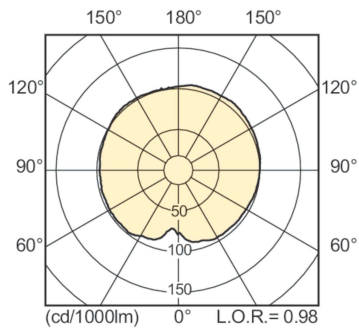

Product data

General Information		Voltage (Nom)	
Cap-Base	PGZ12		92 V
Operating Position	UNIVERSAL [Any or Universal (U)]	Voltage (Nom)	92 V
Life to 50% Failures (Nom)	32,000 hour(s)	Controls and Dimming	
Light Technical		Dimmable	Yes
Color Code	728 [CCT of 2800K]	Mechanical and Housing	
Color Designation	White (WH)	Bulb Finish	Clear
Chromaticity Coordinate X (Nom)	453	Bulb Shape	T19
Chromaticity Coordinate Y (Nom)	405	Approval and Application	
Luminous Efficacy (rated) (Nom)	120 lm/W	Mercury (Hg) Content (Nom)	2.0 mg
Color rendering index (CRI)	73	Energy Consumption kWh/1000 h	66 kWh
Arc Length O (Nom)	14 mm	Product Data	
Operating and Electrical		Order product name	CPO-TW 60W/728 White PGZ12
Power Consumption	60.0 W		

CosmoPolis CosmoWhite

Full product name	CPO-TW 60W/728 White PGZ12
Order code	157313
Material Nr. (12NC)	928088505105
Numerator - Quantity Per Pack	1
EAN/UPC - Product/Case	046677157319

Numerator - Packs per outer box	12
EAN/UPC - Case	50046677157314

Dimensional drawing

Product	D (max)	D	O	L	C (max)
CPO-TW 60W/728 White PGZ12	20 mm	19 mm	14 mm	59 mm	132 mm

Photometric data

Light Distribution Diagram - CPO-TW 60W/728 White PGZ12

Spectral Power Distribution Colour - CPO-TW 60W/728 White PGZ12