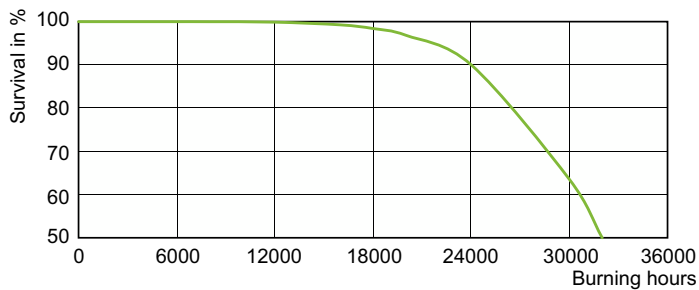

Lifetime

Life Expectancy Diagram - CPO-TW 60W/728 White PGZ12