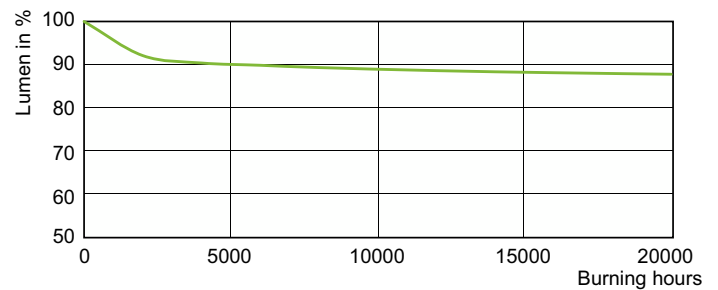

CosmoPolis CosmoWhite

Full product name	CPO-TW 60W/728 White PGZ12
Order code	157313
Material Nr. (12NC)	928088505105
Numerator - Quantity Per Pack	1
EAN/UPC - Product/Case	046677157319

Numerator - Packs per outer box	12
EAN/UPC - Case	50046677157314

Dimensional drawing

Product	D (max)	D	O	L	C (max)
CPO-TW 60W/728 White PGZ12	20 mm	19 mm	14 mm	59 mm	132 mm

Photometric data

Spectral Power Distribution Colour - CPO-TW 60W/728 White PGZ12

Lifetime

Life Expectancy Diagram - CPO-TW 60W/728 White PGZ12