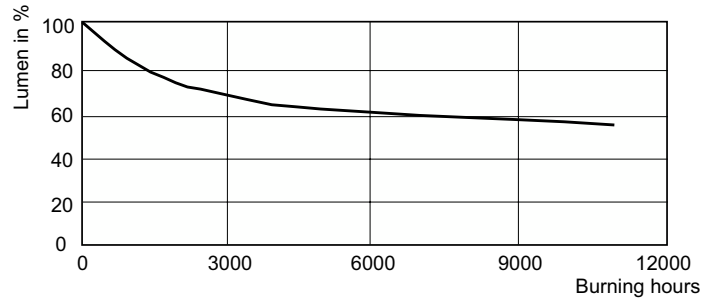

Photometric data

Light Distribution Diagram - MASTERC CDM-R 70W/830 E27 PAR30L 30D 1CT

Spectral Power Distribution Colour - MASTERC CDM-R 70W/830 E27 PAR30L 30D 1CT

MASTERC colour CDM-R

Lifetime

Life Expectancy Diagram - MASTERC CDM-R 70W/830 E27 PAR30L 30D 1CT