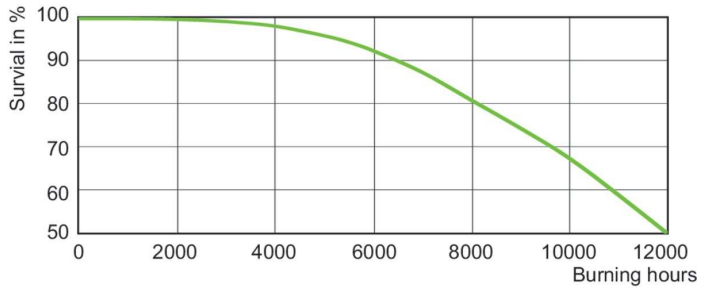

Photometric data

Light Distribution Diagram - MASTERC CDM-R 70W/830 E27 PAR30L 30D 1CT

Spectral Power Distribution Colour - MASTERC CDM-R 70W/830 E27 PAR30L 30D 1CT

MASTERC colour CDM-R

Lifetime

Life Expectancy Diagram - MASTERC CDM-R 70W/830 E27 PAR30L 30D 1CT