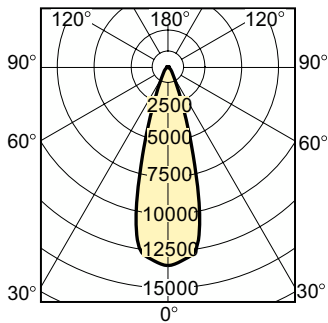

Photometric data

Light Distribution Diagram - MASTERC CDM-R 70W/830 E27 PAR30L 30D 1CT