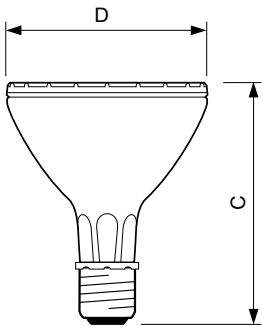

Light Technical	
Color Code	830 [CCT of 3000K]
Beam Angle (Nom)	30 degree(s)
Luminous Intensity (Nom)	13,500 cd
Color Designation	Warm White (WW)
Chromaticity Coordinate X (Nom)	0.440
Chromaticity Coordinate Y (Nom)	0.401
Correlated Color Temperature (Nom)	3000 K
Color rendering index (CRI)	81
LLMF At End Of Nominal Lifetime (Nom)	62 %
Luminous Flux in 90° Cone (Rated)	4,250 lm

Operating and Electrical	
Power Consumption	73 W
Warm-up time to 60% light	120 s
Voltage (Nom)	87 V
Voltage (Nom)	87 V

Controls and Dimming	
Dimmable	No

Mechanical and Housing	
Bulb Finish	Clear
Bulb Shape	PAR30L [PAR 3.75 inch/95mm Long]

Approval and Application	
Mercury (Hg) Content (Nom)	8.3 mg
Energy Consumption kWh/1000 h	80 kWh

MASTERC colour CDM-R

Product Data

Order product name	MASTERC CDM-R 70W/830 E27 PAR30L 30D 1CT
Full product name	MASTERC CDM-R 70W/830 E27 PAR30L 30D 1CT
Full product code	871150021182800
Order code	928089900691

Material Nr. (12NC)	928089900691
Numerator - Quantity Per Pack	1
EAN/UPC - Product/Case	8711500211828
Numerator - Packs per outer box	6
EAN/UPC - Case	8711500211835

Dimensional drawing

Product	D (max)	D	C (max)	C
MASTERC CDM-R 70W/830 E27 PAR30L 30D 1CT	97 mm	95 mm	123 mm	120 mm