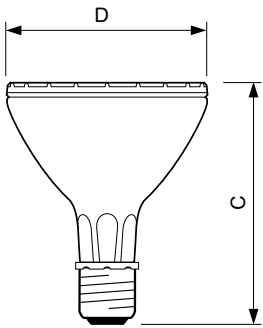

### Product data

General Information		Operating and Electrical	
Cap-Base	E27 [E27]	Power Consumption	73 W
Operating Position	UNIVERSAL [Any or Universal (U)]	Warm-up time to 60% light	120 s
Switching Cycle	1,050	Voltage (Nom)	87 V
Life to 50% Failures (Nom)	12,000 hour(s)	Voltage (Nom)	87 V
Light Technical		Controls and Dimming	
Color Code	830 [CCT of 3000K]	Dimmable	No
Beam Angle (Nom)	30 degree(s)	Mechanical and Housing	
Luminous Intensity (Nom)	13,500 cd	Bulb Finish	Clear
Color Designation	Warm White (WW)	Bulb Shape	PAR30L [PAR 3.75 inch/95mm Long]
Chromaticity Coordinate X (Nom)	0.440	Approval and Application	
Chromaticity Coordinate Y (Nom)	0.401	Mercury (Hg) Content (Nom)	8.3 mg
Correlated Color Temperature (Nom)	3000 K	Energy Consumption kWh/1000 h	80 kWh
Color rendering index (CRI)	81		
LLMF At End Of Nominal Lifetime (Nom)	62 %		
Luminous Flux in 90° Cone (Rated)	4,250 lm		

## Dimensional drawing

Product	D (max)	D	C (max)	C
MASTERC CDM-R 70W/830 E27 PAR30L 30D 1CT	97 mm	95 mm	123 mm	120 mm