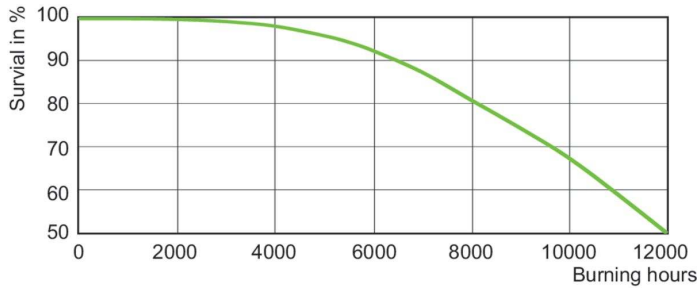

MASTERC colour CDM-R

Lifetime

Life Expectancy Diagram - MASTERC CDM-R 70W/830 E27 PAR30L 30D 1CT

Lumen Maintenance Diagram - MASTERC CDM-R 70W/830 E27 PAR30L 30D 1CT