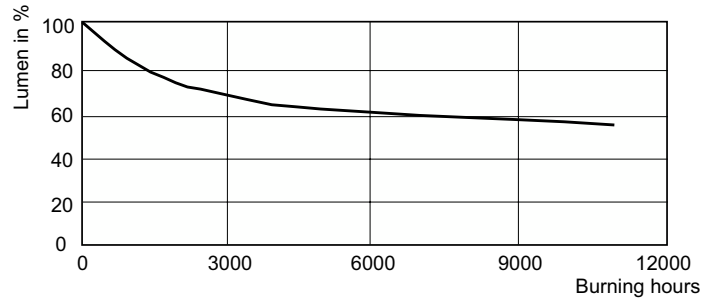

MASTERC colour CDM-R

Lifetime

Life Expectancy Diagram - MASTERC CDM-R 70W/830 E27 PAR30L 30D 1CT

Lumen Maintenance Diagram - MASTERC CDM-R 70W/830 E27 PAR30L 30D 1CT