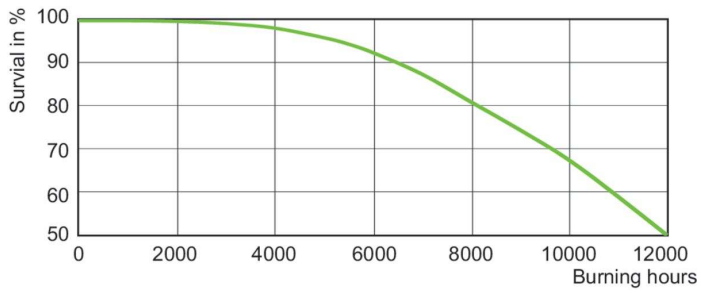

MASTERC colour CDM-R

Lifetime

Life Expectancy Diagram - MASTERC CDM-R 70W/830 E27 PAR30L 30D 1CT

Lumen Maintenance Diagram - MASTERC CDM-R 70W/830 E27 PAR30L 30D 1CT