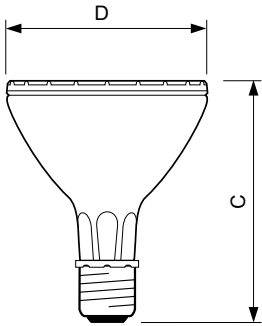

### Product data

General Information		Luminous Flux in 90° Cone (Rated)	
Cap-Base	E27 [E27]	4,250 lm	
Operating Position	UNIVERSAL [Any or Universal (U)]	Operating and Electrical	
Switching Cycle	1,050	Power Consumption	73 W
Life to 50% Failures (Nom)	12,000 hour(s)	Warm-up time to 60% light	120 s
Light Technical		Voltage (Nom)	87 V
Color Code	830 [CCT of 3000K]	Voltage (Nom)	87 V
Beam Angle (Nom)	30 degree(s)	Controls and Dimming	
Luminous Intensity (Nom)	13,500 cd	Dimmable	No
Color Designation	Warm White (WW)	Mechanical and Housing	
Chromaticity Coordinate X (Nom)	0.440	Bulb Finish	Clear
Chromaticity Coordinate Y (Nom)	0.401	Bulb Shape	PAR30L [PAR 3.75 inch/95mm Long]
Correlated Color Temperature (Nom)	3000 K		
Color rendering index (CRI)	81		
LLMF At End Of Nominal Lifetime (Nom)	62 %		

## Dimensional drawing

Product	D (max)	D	C (max)	C
MASTERC CDM-R 70W/830 E27 PAR30L 30D 1CT	97 mm	95 mm	123 mm	120 mm