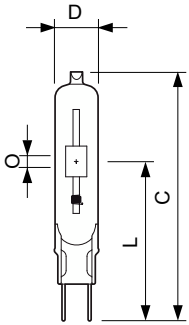

- Use only in totally enclosed luminaire, even during testing (IEC61167, IEC 62035, IEC60598)
- The luminaire must be able to contain hot lamp parts if the lamp ruptures
- Control gear must include end-of-life protection (IEC61167, IEC 62035)
- Use only with electronic control gear. 35W/830 lamps may also use electromagnetic gear.
- A lamp breaking is extremely unlikely to have any impact on your health. If a lamp breaks, ventilate the room for 30 minutes and remove the parts, preferably with gloves. Put them in a sealed plastic bag and take it to your local waste facilities for recycling. Do not use a vacuum cleaner.

Product data

Operating and Electrical		Correlated Color Temperature (Nom)		4200 K
Power Consumption	39.1 W	Luminous Efficacy (rated) (Nom)	79 lm/W	
Voltage (Nom)	85 V	Color rendering index (CRI)	85	
Voltage (Nom)	85 V			
General Information		Controls and Dimming		
Cap-Base	G8.5 [G8.5]	Dimmable	No	
Operating Position	UNIVERSAL [Any or Universal (U)]			
Light Technical		Mechanical and Housing		
Color Code	842 [CCT of 4200K]	Bulb Finish	Clear	
Color Designation	Cool White (CW)	Bulb Material	UV-Block Quartz	
Chromaticity Coordinate X (Nom)	0.374	Bulb Shape	T14 [T 14 mm]	
Chromaticity Coordinate Y (Nom)	0.369			
		Approval and Application		
		Mercury (Hg) Content (Nom)	2.7 mg	

MASTERCcolour CDM-TC

Energy Consumption kWh/1000 h	43 kWh
Product Data	
Full product code	871869648461600
Order product name	MASTERC CDM-TC 35W/842 G8.5 1CT/12
Order code	48461600
Numerator - Quantity Per Pack	1

Numerator - Packs per outer box	12
Material number (12NC)	928093805129
Full product name	MASTERCcolour CDM-TC 35W/842 G8.5 1CT/12
EAN/UPC - Case	8718696484623

Dimensional drawing

Product	D (max)	D	O	L (min)	L (max)	L	C (max)
MASTERC CDM-TC 35W/842 G8.5 1CT/12	15 mm	0.5 inch	5 mm	51 mm	53 mm	52 mm	85 mm