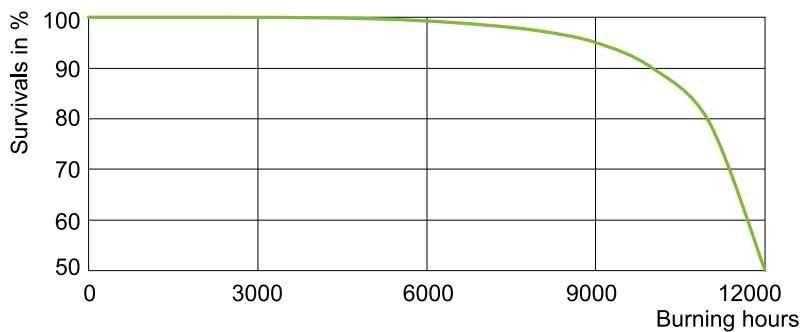

Lifetime

Life Expectancy Diagram - MASTERC CDM-TC 35W/842 G8.5 1CT/12