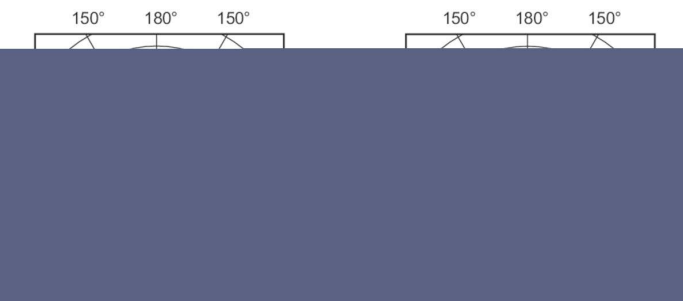

Photometric data

Light Distribution Diagram - MASTERC CDM-T 250W/942 G12 1CT/12