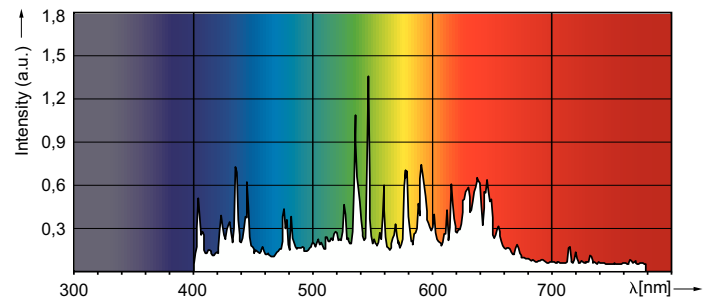

Spectral Power Distribution Colour - MASTERC CDM-T 250W/942 G12 1CT/12