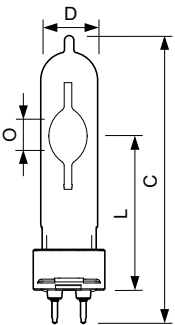

### Product data

General Information		Luminous Efficacy (rated) (Nom)	
Cap-Base	G12 [G12]		105 lm/W
Operating Position	UNIVERSAL [Any or Universal (U)]	Color rendering index (CRI)	91
Flux measurement reference	Sphere	Arc Length O (Nom)	12.3 mm
Life to 50% Failures (Nom)	15,000 hour(s)		
Light Technical		Operating and Electrical	
Color Code	942 [CCT of 4200K]	Power Consumption	250.0 W
Luminous Flux	26,250 lm	Voltage (Nom)	93 V
Color Designation	Cool White (CW)	Voltage (Nom)	93 V
Chromaticity Coordinate X (Nom)	0.371		
Chromaticity Coordinate Y (Nom)	0.366	Controls and Dimming	
Correlated Color Temperature (Nom)	4200 K	Dimmable	No

## Mechanical and Housing

Bulb Finish	Clear
Bulb Shape	T24 [T 24mm]

## Product Data

Order product name	MASTERC CDM-T 250W/942 G12 1CT/12
--------------------	-----------------------------------

Full product name	MASTERC CDM-T 250W/942 G12 1CT/12
Full product code	871150021112515
Order code	928094205131
Material Nr. (12NC)	928094205131
Numerator - Quantity Per Pack	1
EAN/UPC - Product/Case	8711500211125
Numerator - Packs per outer box	12
EAN/UPC - Case	8711500211132

## Dimensional drawing

Product	D (max)	O	L (min)	L (max)	L	C (max)
MASTERC CDM-T 250W/942 G12 1CT/12	25 mm	12.3 mm	71.5 mm	73.5 mm	72.5 mm	135 mm