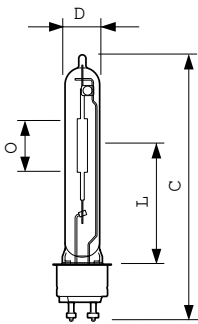

MASTER CosmoWhite CPO-TW & CPO-TW Xtra

MST CosmoWh CPO-TW 140W/840 PGZ12 1CT

New-generation ceramic metal halide lamps used in Outdoor offering efficient and pleasant white light

Warnings and Safety

- Use only in totally enclosed luminaire, even during testing (IEC61167, IEC 62035, IEC60598)
- The luminaire must be able to contain hot lamp parts if the lamp ruptures
- Use only with electronic control gear
- Control gear must include end-of-life protection (IEC61167, IEC 62035)

Product data

General Information		Operating and Electrical	
Cap-Base	PGZ12 [PGZ12]	Power Consumption	140.0 W
Operating Position	UNIVERSAL [Any or Universal (U)]	Voltage (Nom)	99 V
Life to 50% Failures (Nom)	15,000 h	Voltage (Nom)	99 V
Light Technical		Controls and Dimming	
Color Code	840 [CCT of 4000K]	Dimmable	Yes
Color Designation	White (WH)	Mechanical and Housing	
Chromaticity Coordinate X (Nom)	385	Bulb Finish	Clear
Chromaticity Coordinate Y (Nom)	400	Bulb Shape	T19 [T 19mm]
Luminous Efficacy (rated) (Nom)	115 lm/W	Approval and Application	
Color rendering index (CRI)	80	Mercury (Hg) Content (Nom)	2.0 mg
Arc Length O (Nom)	22 mm		

MASTER CosmoWhite CPO-TW & CPO-TW Xtra

Energy Consumption kWh/1000 h	154 kWh
Product Data	
Order product name	MST CosmoWh CPO-TW 140W/840 PGZ12 1CT
Full product name	MST CosmoWh CPO-TW 140W/840 PGZ12 1CT
Full product code	871829113791700
Local code description	CPOWHITE140W840
Order code	928095205127

Product	D (max)	D	O	L	C (max)
MST CosmoWh CPO-TW 140W/840 PGZ12 1CT	20 mm	19 mm	22 mm	66 mm	149.8 mm

Photometric data

Light Distribution Diagram - MST CosmoWh CPO-TW 140W/840 PGZ12 1CT

Spectral Power Distribution Colour - MST CosmoWh CPO-TW 140W/840 PGZ12 1CT