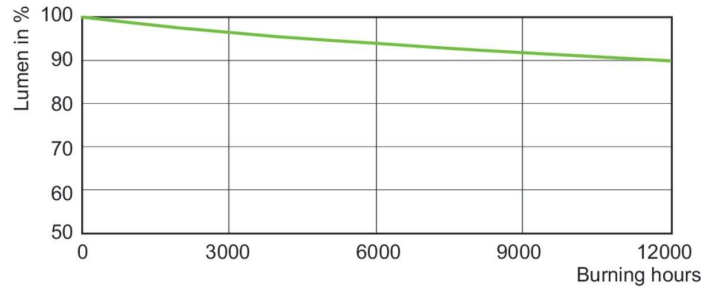

MASTER CosmoWhite CPO-TW & CPO-TW Xtra

Lifetime

Life Expectancy Diagram - MST CosmoWh CPO-TW 140W/840 PGZ12 1CT

Lumen Maintenance Diagram - MST CosmoWh CPO-TW 140W/840 PGZ12 1CT