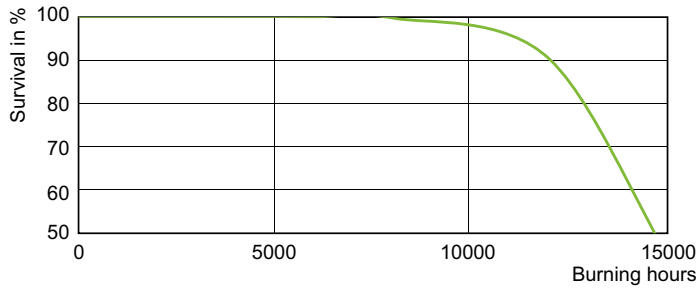

MASTER CosmoWhite CPO-TW & CPO-TW Xtra

Lifetime

Life Expectancy Diagram - MST CosmoWh CPO-TW 140W/840 PGZ12 1CT

Lumen Maintenance Diagram - MST CosmoWh CPO-TW 140W/840 PGZ12 1CT