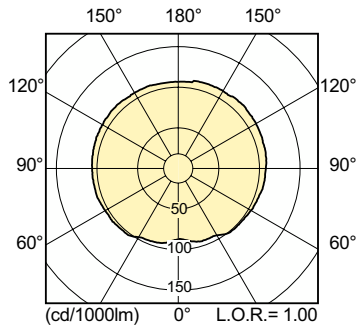

Product data

General Information		Operating and Electrical	
Cap-Base	PGZ12 [PGZ12]	Power Consumption	140.0 W
Operating Position	UNIVERSAL [Any or Universal (U)]	Voltage (Nom)	99 V
Life to 50% Failures (Nom)	15,000 h	Voltage (Nom)	99 V
Light Technical		Controls and Dimming	
Color Code	840 [CCT of 4000K]	Dimmable	Yes
Color Designation	White (WH)	Mechanical and Housing	
Chromaticity Coordinate X (Nom)	385	Bulb Finish	Clear
Chromaticity Coordinate Y (Nom)	400	Bulb Shape	T19 [T 19mm]
Luminous Efficacy (rated) (Nom)	115 lm/W	Approval and Application	
Color rendering index (CRI)	80	Mercury (Hg) Content (Nom)	2.0 mg
Arc Length O (Nom)	22 mm		

MASTER CosmoWhite CPO-TW & CPO-TW Xtra

Energy Consumption kWh/1000 h	154 kWh
Product Data	
Order product name	MST CosmoWh CPO-TW 140W/840 PGZ12 1CT
Full product name	MST CosmoWh CPO-TW 140W/840 PGZ12 1CT
Full product code	871829113791700
Local code description	CPOWHITE140W840
Order code	928095205127

Material Nr. (12NC)	928095205127
Local order code	CPOWHITE140W840
Numerator - Quantity Per Pack	1
EAN/UPC - Product/Case	8718291137917
Numerator - Packs per outer box	12
EAN/UPC - Case	8718291137924

Dimensional drawing

Product	D (max)	D	O	L	C (max)
MST CosmoWh CPO-TW 140W/840 PGZ12 1CT	20 mm	19 mm	22 mm	66 mm	149.8 mm

Photometric data

Light Distribution Diagram - MST CosmoWh CPO-TW 140W/840 PGZ12 1CT

Spectral Power Distribution Colour - MST CosmoWh CPO-TW 140W/840 PGZ12 1CT