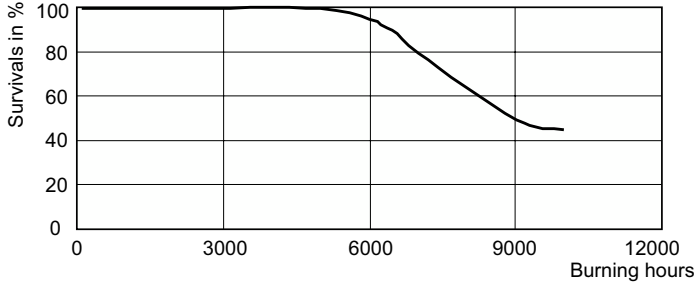

MASTERC colour CDM-R111

Kullanım Ömrü

Life Expectancy Diagram - MASTERC CDM-R111 35W/942 GX8.5 24D 1CT

Lumen Maintenance Diagram - MASTERC CDM-R111 35W/942 GX8.5 24D 1CT