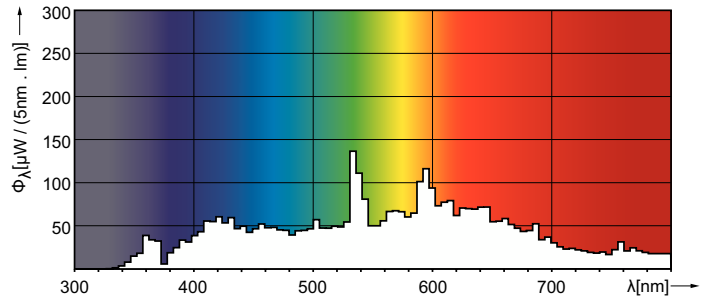

Boyutlu çizim

Product	D (max)	C (max)
MASTERC CDM-R111 35W/942 GX8.5 24D 1CT	111 mm	95 mm

Fotometrik bilgi

1/2000 1/1000 1/500

Light Distribution Diagram - MASTERC CDM-R111 35W/942 GX8.5 24D 1CT

Spectral Power Distribution Colour - MASTERC CDM-R111 35W/942 GX8.5
24D 1CT