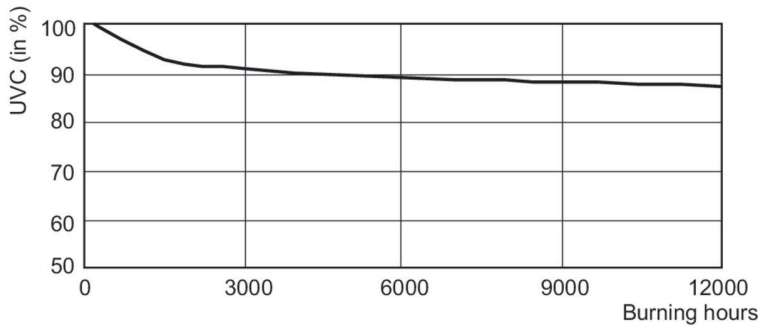

Dimensional drawing

Product	D	O	C (max)
TUV 335W WP XPT SE UNP	32 mm	1,400 mm	1,514 mm

Photometric data

Spectral Power Distribution Colour - TUV 335W WP XPT SE UNP

Lifetime

Lumen Maintenance Diagram - TUV 335W WP XPT SE UNP