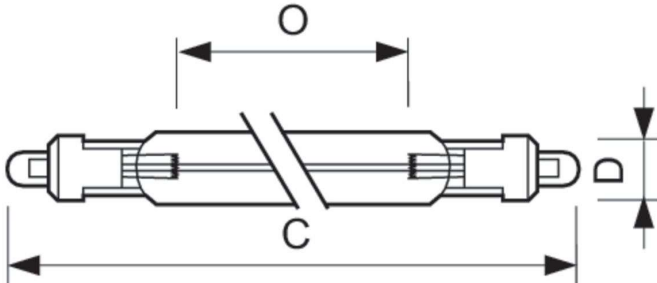

Product data

General Information		Lamp Current (Nom)		3.06 A
Cap-Base	G17x10	Controls and Dimming		
Operating Position	P10 [Parallel +/-10D or Horizontal(HOR)]	Dimmable	Yes	
Light Technical		Product Data		
Arc Length O (Nom)	1,400 mm	Order product name	TUV 335W WP XPT SE UNP	
Operating and Electrical		Full product name	TUV 335W WP XPT SE UNP	
Power Consumption	335 W	Full product code	871150021431705	

Dimensional drawing

Product	D	O	C (max)
TUV 335W WP XPT SE UNP	32 mm	1,400 mm	1,514 mm

Photometric data

Spectral Power Distribution Colour - TUV 335W WP XPT SE UNP

Lifetime

Lumen Maintenance Diagram - TUV 335W WP XPT SE UNP