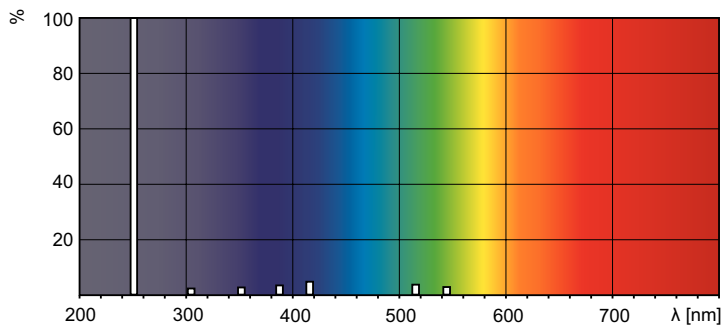

Product data

General Information		Lamp Current (Nom)		3.06 A
Cap-Base	G17x10	Controls and Dimming		
Operating Position	P10 [Parallel +/-10D or Horizontal(HOR)]	Dimmable	Yes	
Light Technical		Product Data		
Arc Length O (Nom)	1,400 mm	Order product name	TUV 335W WP XPT SE UNP	
Operating and Electrical		Full product name	TUV 335W WP XPT SE UNP	
Power Consumption	335 W	Full product code	871150021431705	

TUV Dynapower system

Order code	928105705112
Material Nr. (12NC)	928105705112
Numerator - Quantity Per Pack	1
EAN/UPC - Product/Case	8711500214317

Numerator - Packs per outer box	20
EAN/UPC - Case	8711500214324

Dimensional drawing

Product	D	O	C (max)
TUV 335W WP XPT SE UNP	32 mm	1,400 mm	1,514 mm

Photometric data

Spectral Power Distribution Colour - TUV 335W WP XPT SE UNP

Lifetime

Lumen Maintenance Diagram - TUV 335W WP XPT SE UNP