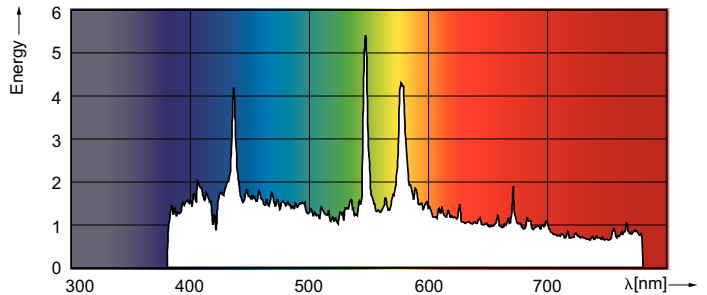

Dimensional drawing

Product	D (max)	O	L (min)	L (max)	L	C (max)	F
MSR Gold™ 1500	28 mm	6.3 mm	64 mm	66 mm	65 mm	128 mm	50 mm
FastFit ICT/4							

MSR GOLD 1500 FastFit

Photometric data

MSR Gold™ 1500 FastFit