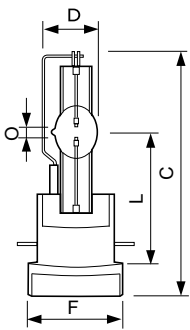

Product Data	
Order product name	MSR Gold™ 1500 FastFit 1CT/4

MSR Gold™ FastFit

EAN/UPC - Product	8718291221340
Order code	286971
Numerator - Quantity Per Pack	1
Numerator - Packs per outer box	4

Material Nr. (12NC)	928107305115
Net Weight (Piece)	0.131 kg

Dimensional drawing

Product	D (max)	O	L (min)	L (max)	L	C (max)	F
MSR Gold™ 1500	28 mm	6.3 mm	64 mm	66 mm	65 mm	128 mm	50 mm
FastFit ICT/4							

MSR GOLD 1500 FastFit

Photometric data

MSR Gold™ 1500 FastFit