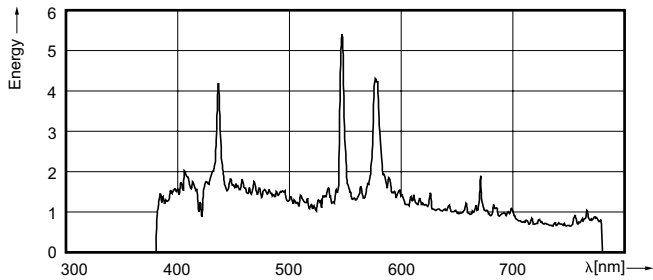

Dimensional drawing

Product	D (max)	O	L (min)	L (max)	L	C (max)	F
MSR Gold™ 1500	28 mm	6.3 mm	64 mm	66 mm	65 mm	128 mm	50 mm
FastFit ICT/4							

MSR GOLD 1500 FastFit

Photometric data

MSR Gold™ 1500 FastFit