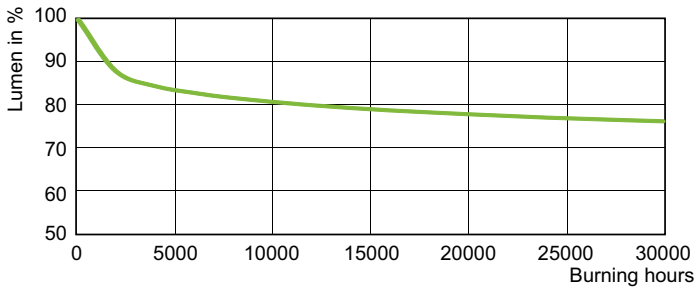

Lumen Maintenance Diagram - SON 70W/220 I E27 1CT/24