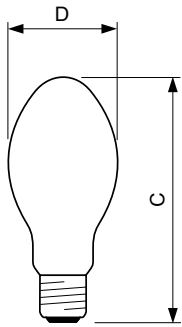

Product data

General Information	
Cap-Base	E27 [E27]
Operating Position	UNIVERSAL [Any or Universal (U)]
Flux measurement reference	Sphere
Life to 50% Failures (Nom)	28,000 hour(s)

Light Technical	
Color Code	220 [CCT of 2000K]
Luminous Flux	5,600 lm
Chromaticity Coordinate X (Nom)	0.54
Chromaticity Coordinate Y (Nom)	0.42
Correlated Color Temperature (Nom)	1900 K
Luminous Efficacy (rated) (Nom)	78 lm/W
Color rendering index (CRI)	-

Operating and Electrical	
Power Consumption	71.5 W
Voltage (Nom)	90 V
Voltage (Nom)	90 V

Controls and Dimming	
Dimmable	Yes

Mechanical and Housing	
Bulb Finish	Coated glass
Bulb Shape	B70 [B 70mm]

Approval and Application	
Energy Efficiency Class	G
Mercury (Hg) Content (Max)	16.3 mg
Mercury (Hg) Content (Nom)	16.3 mg
Energy Consumption kWh/1000 h	72 kWh
EPREL Registration Number	473373

EAN/UPC - Case	8711500181879
----------------	---------------

Dimensional drawing

Product	D (max)	C (max)
SON 70W/220 I E27 1CT/24	71 mm	155 mm

Photometric data

Spectral Power Distribution Colour - SON 70W/220 I E27 1CT/24