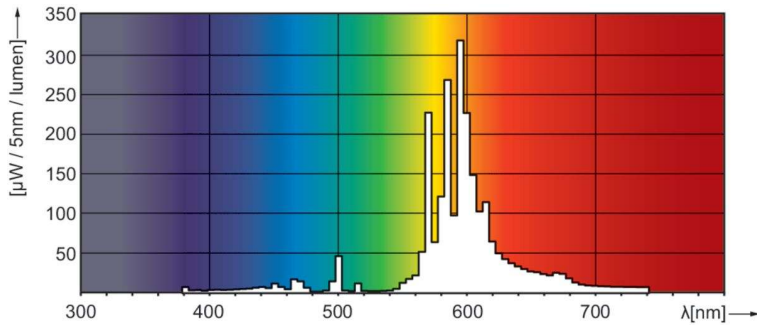

Photometric data

Spectral Power Distribution Colour - SON 70W/220 I E27 1CT/24