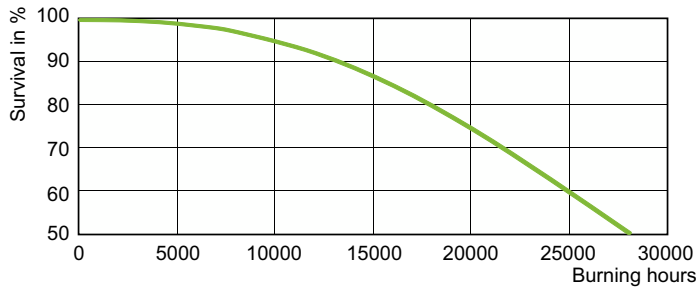

Lifetime

Life Expectancy Diagram - SON 70W/220 I E27 1CT/24