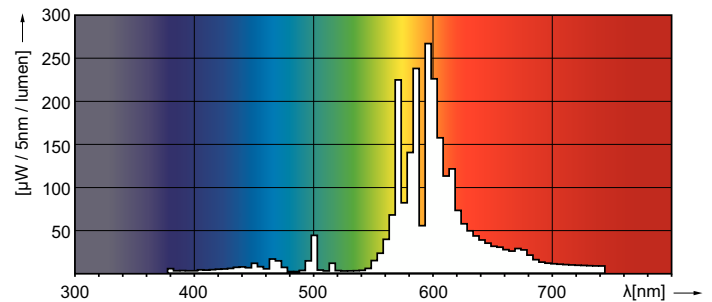

Product data

General Information	
Cap-Base	E27
Operating Position	UNIVERSAL [Any or Universal (U)]
Flux measurement reference	Sphere
Life to 50% Failures (Nom)	40,000 hour(s)

Light Technical	
Color Code	- [Not Specified]
Luminous Flux	7,200 lm
Chromaticity Coordinate X (Nom)	0.54
Chromaticity Coordinate Y (Nom)	0.42
Correlated Color Temperature (Nom)	1900 K
Luminous Efficacy (rated) (Nom)	96 lm/W
Color rendering index (CRI)	-
Arc Length O (Nom)	42 mm

Photometric data

Light Distribution Diagram - MST SON-T APIA Plus Xtra 70W E27 1SL/12

Spectral Power Distribution Colour - MST SON-T APIA Plus Xtra 70W E27 1SL/12

MASTER SON-T APIA Plus Xtra

Lifetime

Life Expectancy Diagram - MST SON-T APIA Plus Xtra 70W E27 1SL/12