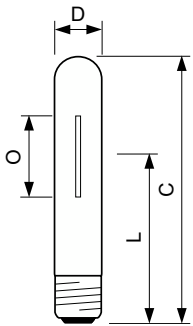

MASTER SON-T APIA Plus Xtra

Energy Consumption kWh/1000 h	75 kWh
EPREL Registration Number	473374

Product Data

Order product name	MST SON-T APIA Plus Xtra 70W E27 1SL/12
Full product name	MST SON-T APIA Plus Xtra 70W E27 1SL/12
Full product code	872790092290500
Order code	928150119227

Material Nr. (12NC)	928150119227
Numerator - Quantity Per Pack	1
EAN/UPC - Product/Case	8727900922905
Numerator - Packs per outer box	12
EAN/UPC - Case	8727900922912

Dimensional drawing

Product	D (max)	O	L	C (max)
MST SON-T APIA Plus Xtra 70W E27 1SL/12	36 mm	42 mm	102 mm	156 mm