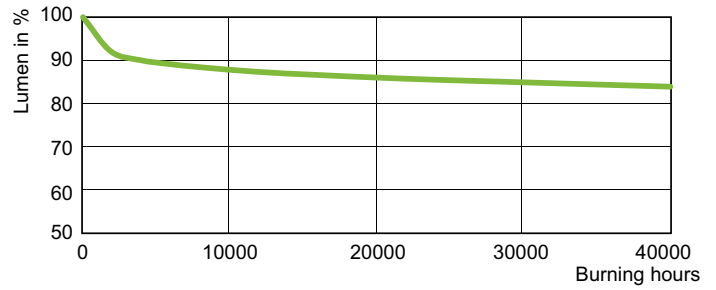

Product data

General Information	
Cap-Base	E27
Operating Position	UNIVERSAL [Any or Universal (U)]
Flux measurement reference	Sphere
Life to 50% Failures (Nom)	40,000 hour(s)

Light Technical	
Color Code	- [Not Specified]
Luminous Flux	7,200 lm
Chromaticity Coordinate X (Nom)	0.54
Chromaticity Coordinate Y (Nom)	0.42
Correlated Color Temperature (Nom)	1900 K
Luminous Efficacy (rated) (Nom)	96 lm/W
Color rendering index (CRI)	-
Arc Length O (Nom)	42 mm

Photometric data

Light Distribution Diagram - MST SON-T APIA Plus Xtra 70W E27 1SL/12

Spectral Power Distribution Colour - MST SON-T APIA Plus Xtra 70W E27 1SL/12

MASTER SON-T APIA Plus Xtra

Lifetime

Life Expectancy Diagram - MST SON-T APIA Plus Xtra 70W E27 1SL/12