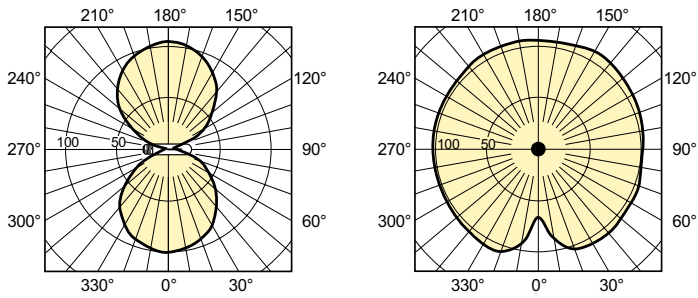

Photometric data

Light Distribution Diagram - MST SON-T APIA Plus Xtra 70W E27 1SL/12