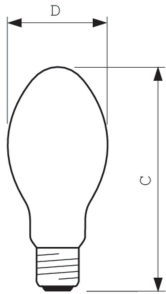

Product	D (max)	C (max)
MASTER SON PIA Plus 100W/220 E40 1SL/12	76 mm	186 mm

Photometrische Daten

Light Distribution Diagram - MASTER SON PIA Plus 100W/220 E40 1SL/12

Spectral Power Distribution Colour - MASTER SON PIA Plus 100W/220 E40 1SL/12