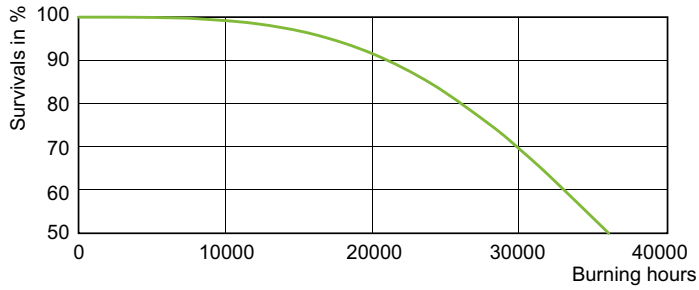

MASTER SON PIA Plus

Lebensdauer

Life Expectancy Diagram - MASTER SON PIA Plus 100W/220 E40 1SL/12

Lumen Maintenance Diagram - MASTER SON PIA Plus 100W/220 E40 1SL/12