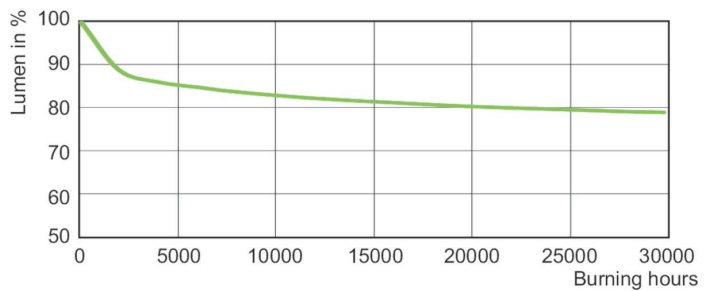

Lifetime

Life Expectancy Diagram - SON-T 70W/220 E27 1CT/12

Lumen Maintenance Diagram - SON-T 70W/220 E27 1CT/12