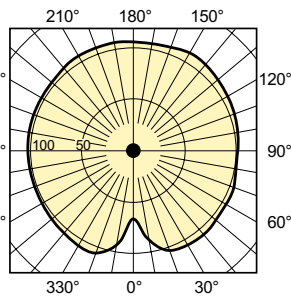

Product data

General Information	
Cap-Base	E27
Operating Position	UNIVERSAL [Any or Universal (U)]
Life to 50% Failures (Nom)	28,000 hour(s)

Light Technical	
Color Code	220 [CCT of 2000K]
Chromaticity Coordinate X (Nom)	0.540
Chromaticity Coordinate Y (Nom)	0.413
Correlated Color Temperature (Nom)	2000 K
Luminous Efficacy (rated) (Nom)	84 lm/W
Color rendering index (CRI)	-
Arc Length O (Nom)	42 mm

SON-T

EAN/UPC - Case

8711500193117

Dimensional drawing

Product	D (max)	O	L	C (max)
SON-T 70W/220 E27 1CT/12	36 mm	42 mm	102 mm	156 mm

Photometric data

Light Distribution Diagram - SON-T 70W/220 E27 1CT/12

Spectral Power Distribution Colour - SON-T 70W/220 E27 1CT/12