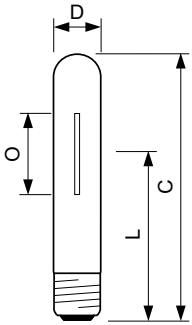

SON-T

SON-T 70W/220 E27 1CT/12

High Pressure Sodium lamp with clear tubular outer bulb

Warnings and Safety

- Control gear must include end-of-life protection (IEC60662, IEC 62035)
- A lamp breaking is extremely unlikely to have any impact on your health. If a lamp breaks, ventilate the room for 30 minutes and remove the parts, preferably with gloves. Put them in a sealed plastic bag and take it to your local waste facilities for recycling. Do not use a vacuum cleaner.

Product data

General Information	
Cap-Base	E27
Operating Position	UNIVERSAL [Any or Universal (U)]
Life to 50% Failures (Nom)	28,000 hour(s)

Light Technical	
Color Code	220 [CCT of 2000K]
Chromaticity Coordinate X (Nom)	0.540
Chromaticity Coordinate Y (Nom)	0.413
Correlated Color Temperature (Nom)	2000 K
Luminous Efficacy (rated) (Nom)	84 lm/W
Color rendering index (CRI)	-
Arc Length O (Nom)	42 mm

Operating and Electrical	
Power Consumption	70.0 W
Voltage (Nom)	90 V
Voltage (Nom)	90 V

Controls and Dimming	
Dimmable	Yes

Mechanical and Housing	
Bulb Finish	Clear
Bulb Shape	T35

Approval and Application	
Mercury (Hg) Content (Nom)	16.3 mg
Energy Consumption kWh/1000 h	77 kWh

SON-T

EAN/UPC - Case

8711500193117

Dimensional drawing

Product	D (max)	O	L	C (max)
SON-T 70W/220 E27 1CT/12	36 mm	42 mm	102 mm	156 mm

Photometric data

Light Distribution Diagram - SON-T 70W/220 E27 1CT/12

Spectral Power Distribution Colour - SON-T 70W/220 E27 1CT/12