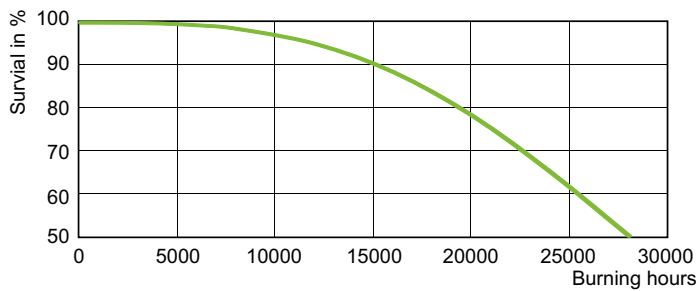

Lifetime

Life Expectancy Diagram - SON-T 70W/220 E27 1CT/12

Lumen Maintenance Diagram - SON-T 70W/220 E27 1CT/12