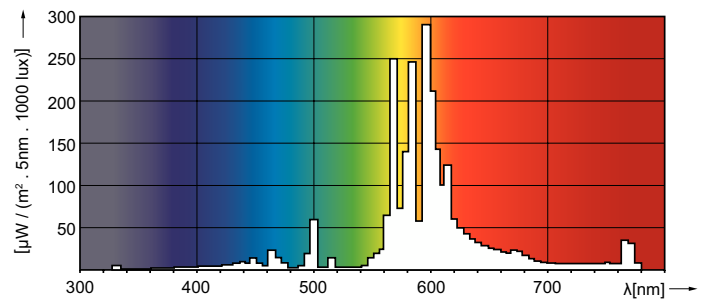

Product data

General Information	
Cap-Base	E27
Operating Position	UNIVERSAL [Any or Universal (U)]
Life to 50% Failures (Nom)	28,000 hour(s)

Light Technical	
Color Code	220 [CCT of 2000K]
Chromaticity Coordinate X (Nom)	0.540
Chromaticity Coordinate Y (Nom)	0.413
Correlated Color Temperature (Nom)	2000 K
Luminous Efficacy (rated) (Nom)	84 lm/W
Color rendering index (CRI)	-
Arc Length O (Nom)	42 mm

SON-T

EAN/UPC - Case

8711500193117

Dimensional drawing

Product	D (max)	O	L	C (max)
SON-T 70W/220 E27 1CT/12	36 mm	42 mm	102 mm	156 mm

Photometric data

Light Distribution Diagram - SON-T 70W/220 E27 1CT/12

Spectral Power Distribution Colour - SON-T 70W/220 E27 1CT/12