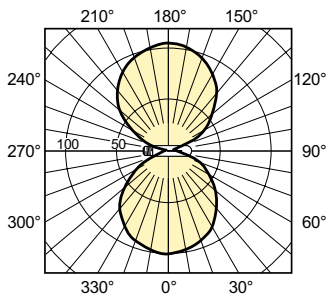

Product data

General Information	
Cap-Base	E27
Operating Position	UNIVERSAL [Any or Universal (U)]
Life to 50% Failures (Nom)	28,000 hour(s)

Light Technical	
Color Code	220 [CCT of 2000K]
Chromaticity Coordinate X (Nom)	0.540
Chromaticity Coordinate Y (Nom)	0.413
Correlated Color Temperature (Nom)	2000 K
Luminous Efficacy (rated) (Nom)	84 lm/W
Color rendering index (CRI)	-
Arc Length O (Nom)	42 mm

SON-T

EAN/UPC - Case

8711500193117

Dimensional drawing

Product	D (max)	O	L	C (max)
SON-T 70W/220 E27 1CT/12	36 mm	42 mm	102 mm	156 mm

Photometric data

Light Distribution Diagram - SON-T 70W/220 E27 1CT/12

Spectral Power Distribution Colour - SON-T 70W/220 E27 1CT/12