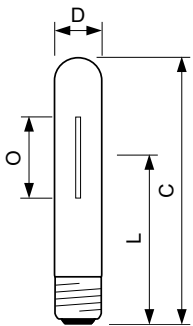

HORTI

MASTER GreenPower CG T 600W E40 1SL/12

High Pressure Sodium lamp with clear outer bulb, optimized growthlight output and maintenance

Product data

General Information	
Cap base	E40 [E40]
Operating position	UNIVERSAL [Any or Universal (U)]
Life to 5% failures (nom.)	9500 h
Life to 10% failures (nom.)	14000 h
Life to 20% failures (nom.)	20000 h
Life to 50% failures (nom.)	32000 h
System description	External Ignitor (E)
Light Technical	
Colour code	220 [CCT of 2,000 K]
Luminous flux (rated) (nom.)	88000 lm
Photosynthetic photon flux (PPF)	1100 µmol/s
PPF maintenance 2,000 hours	97 %
PPF maintenance 5,000 hours	93 %
PPF maintenance 10,000 hours	91 %
PPF maintenance 12,000 hours	89 %
Chromaticity coordinate X (nom.)	533
Chromaticity coordinate Y (nom.)	432
Correlated colour temperature (nom.)	2000 K
Luminous efficacy (rated) (nom.)	142.4 lm/W
Color rendering index (max.)	-
Color rendering index (nom.)	26

Operating and Electrical	
Lamp supply voltage	230 V [230]
Power (Rated) (Min)	618.0 W
Power (Rated) (Nom)	618.0 W
Lamp current (EM) (nom.)	5.45 A
Ignition supply voltage (max.)	220 V
Ignition peak voltage (max.)	3500 V
Re-ignition time (min.) (max.)	1 min
Ignition time (max.)	10 s
Voltage (Max)	145 V
Voltage (Min)	115 V
Voltage (Nom)	130 V
Controls and Dimming	
Dimmable	Yes
Run-up time 90% (max.)	5 min
Mechanical and Housing	
Bulb finish	Clear
Cap base information	na [-]
Approval and Application	
Energy efficiency label (EEL)	A++
Mercury (Hg) content (nom.)	30.0 mg

Energy Consumption kWh/1000 h	680 kWh
Luminaire Design Requirements	
Bulb temperature (max.)	400 °C
Cap base temperature (max.)	250 °C
Product Data	
Full product code	871150020202415
Order product name	MASTER GreenPower CG T 600W E40 1SL/12

Dimensional drawing

SON GreenPower CG T 600W E40

Product	D (max)	O	L	C (max)	A
MASTER GreenPower CG T 600W E40 1SL/12	47 mm	151 mm	166 mm	279 mm	205 mm

Photometric data

LDPB_SONHORT_0003-Spectral power distribution B/W