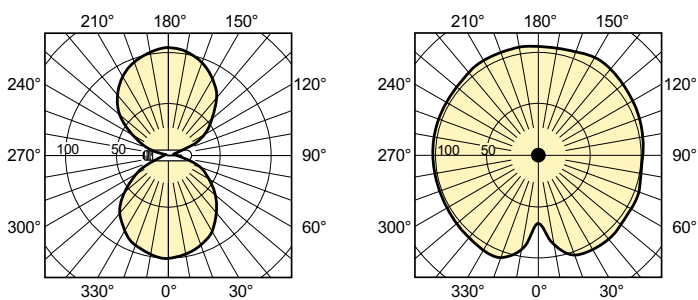

HORTI

MASTER GreenPower CG T 600W E40 1SL/12

High Pressure Sodium lamp with clear outer bulb, optimized growthlight output and maintenance

Product data

General Information	
Cap base	E40 [E40]
Operating position	UNIVERSAL [Any or Universal (U)]
Life to 5% failures (nom.)	9500 h
Life to 10% failures (nom.)	14000 h
Life to 20% failures (nom.)	20000 h
Life to 50% failures (nom.)	32000 h
System description	External Ignitor (E)
Light Technical	
Colour code	220 [CCT of 2,000 K]
Luminous flux (rated) (nom.)	88000 lm
Photosynthetic photon flux (PPF)	1100 µmol/s
PPF maintenance 2,000 hours	97 %
PPF maintenance 5,000 hours	93 %
PPF maintenance 10,000 hours	91 %
PPF maintenance 12,000 hours	89 %
Chromaticity coordinate X (nom.)	533
Chromaticity coordinate Y (nom.)	432
Correlated colour temperature (nom.)	2000 K
Luminous efficacy (rated) (nom.)	142.4 lm/W
Color rendering index (max.)	-
Color rendering index (nom.)	26

Energy Consumption kWh/1000 h	680 kWh
Luminaire Design Requirements	
Bulb temperature (max.)	400 °C
Cap base temperature (max.)	250 °C
Product Data	
Full product code	871150020202415
Order product name	MASTER GreenPower CG T 600W E40 1SL/12

Dimensional drawing

SON GreenPower CG T 600W E40

Product	D (max)	O	L	C (max)	A
MASTER GreenPower CG T 600W E40 1SL/12	47 mm	151 mm	166 mm	279 mm	205 mm

Photometric data

LDPB_SONHORT_0003-Spectral power distribution B/W