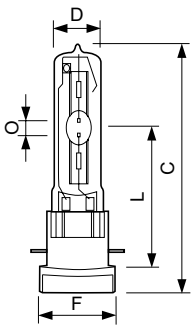

## MSR Gold™ MiniFastFit (DJ/Club)

EAN/UPC – product	8718291221111
Order code	22111100
Numerator – quantity per pack	1
Numerator – packs per outer box	4

Material no. (12NC)	928177105115
Net weight (piece)	0.062 kg

### Dimensional drawing

Product	D (max)	O	L (min)	L (max)	L	C (max)
MSR Gold™ 300/2	23 mm	5.0 mm	65.8 mm	67.8 mm	66.8 mm	126 mm
MiniFastFit 1CT/4						

MSR GOLD 300/2 MiniFastFit