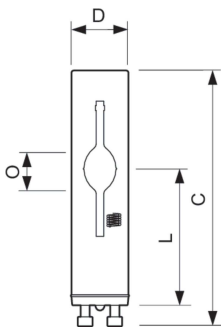

MASTERC colour CDM-Tm Elite Mini

燈泡形狀	T-4
認證與應用	
節能省電等級	G
汞 (Hg) 含量 (最大)	3.5 mg
汞 (Hg) 含量 (標稱)	3.5 mg
能源消耗 kWh/1000 h	21 kWh
EPREL 註冊碼	473256
產品資料	
下訂產品名稱	MC CDM-Tm Elite Mini 20W/830 GU6.5 1CT

完整產品名稱	MC CDM-Tm Elite Mini 20W/830 GU6.5 1CT
完整產品代碼	872790089083900
訂單代碼	928183505130
材質 Nr. (12NC)	928183505130
分子 - 每個包裝的數量	1
EAN/UPC - 產品/案例	8727900890839
分子 - 每一外盒包裝	12
EAN/UPC - 箱	8727900890846

二维绘图

Product	D (max)	D	O	L (min)	L (max)	L	C (max)
MC CDM-Tm Elite Mini 20W/830 GU6.5 1CT	13.3 mm	0.5 in	3.4 mm	28 mm	32 mm	30 mm	56.7 mm