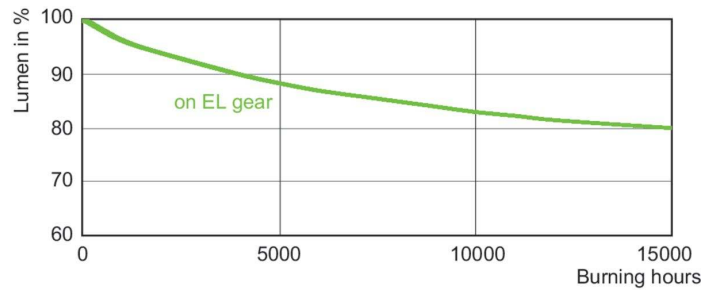

Photometric data

Light Distribution Diagram - MASTERC CDM-T Elite 70W/930 G12 1CT/12

Spectral Power Distribution Colour - MASTERC CDM-T Elite 70W/930 G12 1CT/12

MASTERC colour CDM-T Elite

Lifetime

Lumen Maintenance Diagram - MASTERC CDM-T Elite 70W/930 G12 1CT/12