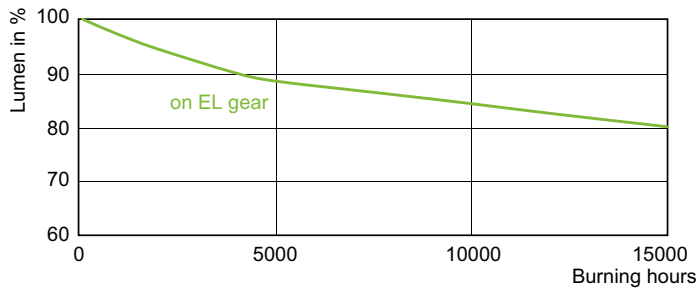

Photometric data

Light Distribution Diagram - MASTERC CDM-T Elite 70W/930 G12 1CT/12

Spectral Power Distribution Colour - MASTERC CDM-T Elite 70W/930 G12 1CT/12

MASTERC colour CDM-T Elite

Lifetime

Lumen Maintenance Diagram - MASTERC CDM-T Elite 70W/930 G12 1CT/12