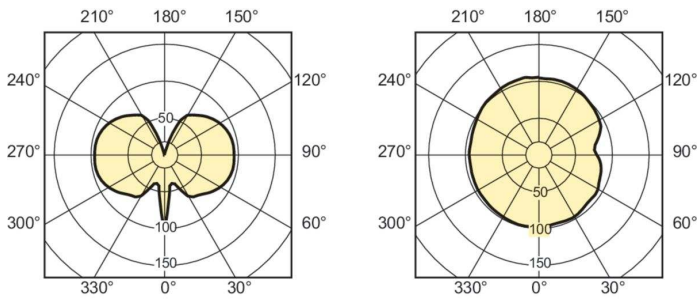

Photometric data

Light Distribution Diagram - MASTERC CDM-T Elite 70W/930 G12 1CT/12