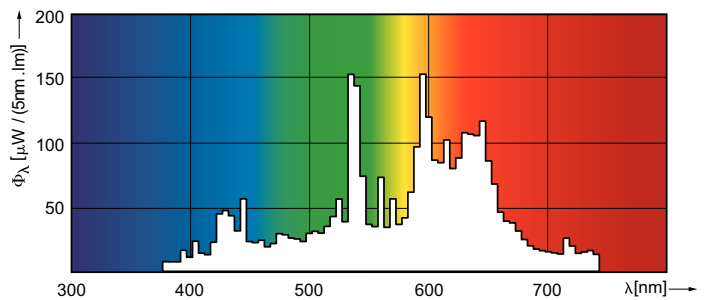

Product data

General Information	
Cap-Base	G12
Operating Position	UNIVERSAL [Any or Universal (U)]
Life to 50% Failures (Nom)	20,000 hour(s)

Light Technical	
Color Code	930 [CCT of 3000K]
Color Designation	Warm White (WW)
Chromaticity Coordinate X (Nom)	0.435
Chromaticity Coordinate Y (Nom)	0.396
Correlated Color Temperature (Nom)	3000 K
Luminous Efficacy (rated) (Nom)	103 lm/W
Color rendering index (CRI)	90
Arc Length O (Nom)	7.15 mm

MASTERC colour CDM-T Elite

Energy Consumption kWh/1000 h	80 kWh
Product Data	
Order product name	MASTERC CDM-T Elite 70W/930 G12 1CT/12
Full product name	MASTERC CDM-T Elite 70W/930 G12 1CT/12
Full product code	871869648455500
Order code	928185305129
Material Nr. (12NC)	928185305129

Photometric data

Light Distribution Diagram - MASTERC CDM-T Elite 70W/930 G12 1CT/12

Spectral Power Distribution Colour - MASTERC CDM-T Elite 70W/930 G12 1CT/12

MASTERC colour CDM-T Elite

Lifetime

Lumen Maintenance Diagram - MASTERC CDM-T Elite 70W/930 G12 1CT/12