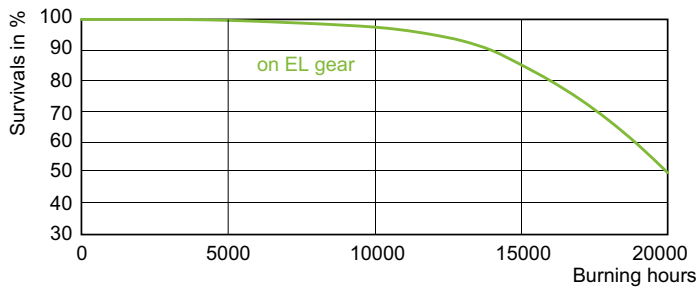

Lumen Maintenance Diagram - MASTERC CDM-T Elite 70W/930 G12 1CT/12

Life Expectancy Diagram - MASTERC CDM-T Elite 70W/930 G12 1CT/12