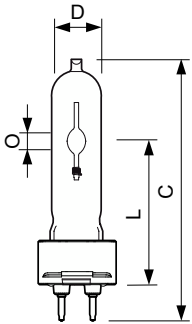

MASTERC colour CDM-T Elite

Energy Consumption kWh/1000 h	80 kWh
Product Data	
Order product name	MASTERC CDM-T Elite 70W/930 G12 1CT/12
Full product name	MASTERC CDM-T Elite 70W/930 G12 1CT/12
Full product code	871869648455500
Order code	928185305129
Material Nr. (12NC)	928185305129

Local order code	CDMT70W930
Numerator - Quantity Per Pack	1
EAN/UPC - Product/Case	8718696484555
Numerator - Packs per outer box	12
EAN/UPC - Case	8718696484562

Dimensional drawing

Product	D (max)	O	L (min)	L (max)	L	C (max)
MASTERC CDM-T Elite 70W/930 G12 1CT/12	20 mm	7.15 mm	55 mm	57 mm	56 mm	103 mm