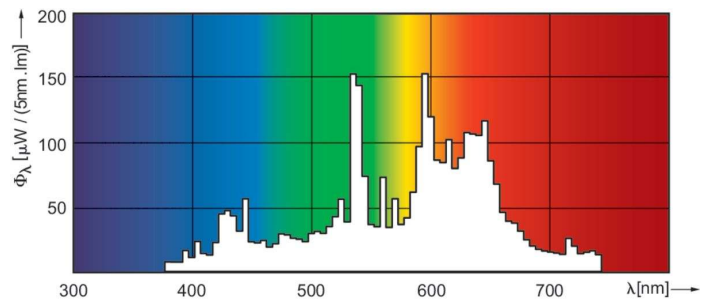

MASTERC colour CDM-TC Elite

Mechanical and Housing

Bulb Finish	Clear
Bulb Shape	T14

Approval and Application

Mercury (Hg) Content (Nom)	6.6 mg
Energy Consumption kWh/1000 h	80 kWh

Product Data

Order product name	MASTERC CDM-TC Elite 70W/930 G8.5 1CT/12
Full product name	MASTERC colour CDM-TC Elite 70W/930 G8.5 1CT/12

Dimensional drawing

Product	D (max)	O	L (min)	L (max)	L	C (max)
MASTERC CDM-TC Elite 70W/930 G8.5 1CT/12	15 mm	7.15 mm	51 mm	53 mm	52 mm	85 mm

Photometric data

Light Distribution Diagram - MASTERC CDM-TC Elite 70W/930 G8.5 1CT/12

Spectral Power Distribution Colour - MASTERC CDM-TC Elite 70W/930 G8.5 1CT/12

MASTERC colour CDM-TC Elite

Lifetime

Lumen Maintenance Diagram - MASTER CDM-TC Elite 70W/930 G8.5 1CT/12

Life Expectancy Diagram - MASTER CDM-TC Elite 70W/930 G8.5 1CT/12