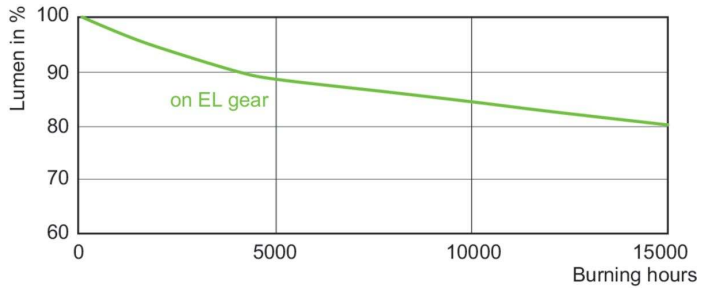

MASTERC colour CDM-TC Elite

Lifetime

Lumen Maintenance Diagram - MASTER CDM-TC Elite 70W/930 G8.5 1CT/12