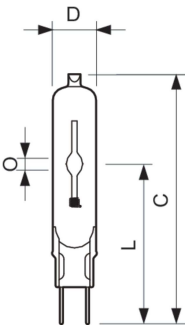

Product data

General Information		Color rendering index (CRI)	
Cap-Base	G8.5		90
Operating Position	UNIVERSAL [Any or Universal (U)]	Arc Length O (Nom)	7.15 mm
Life to 50% Failures (Nom)	20,000 hour(s)	Operating and Electrical	
Light Technical		Power Consumption	73.2 W
Color Code	930 [CCT of 3000K]	Voltage (Nom)	85 V
Color Designation	Warm White (WW)	Voltage (Nom)	85 V
Chromaticity Coordinate X (Nom)	0.435	Controls and Dimming	
Chromaticity Coordinate Y (Nom)	0.396	Dimmable	No
Correlated Color Temperature (Nom)	3000 K		
Luminous Efficacy (rated) (Nom)	107 lm/W		

MASTERC colour CDM-TC Elite

Mechanical and Housing

Bulb Finish	Clear
Bulb Shape	T14

Approval and Application

Mercury (Hg) Content (Nom)	6.6 mg
Energy Consumption kWh/1000 h	80 kWh

Product Data

Order product name	MASTERC CDM-TC Elite 70W/930 G8.5 1CT/12
Full product name	MASTERC colour CDM-TC Elite 70W/930 G8.5 1CT/12

Dimensional drawing

Product	D (max)	O	L (min)	L (max)	L	C (max)
MASTERC CDM-TC Elite 70W/930 G8.5 1CT/12	15 mm	7.15 mm	51 mm	53 mm	52 mm	85 mm

Photometric data

Light Distribution Diagram - MASTERC CDM-TC Elite 70W/930 G8.5 1CT/12