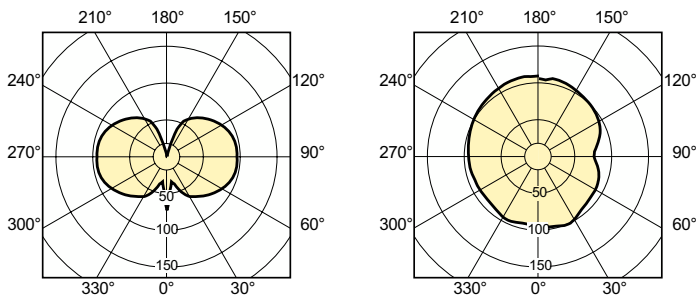

Product data

General Information		Color rendering index (CRI)	
Cap-Base	G8.5		90
Operating Position	UNIVERSAL [Any or Universal (U)]	Arc Length O (Nom)	7.15 mm
Life to 50% Failures (Nom)	20,000 hour(s)	Operating and Electrical	
Light Technical		Power Consumption	73.2 W
Color Code	930 [CCT of 3000K]	Voltage (Nom)	85 V
Color Designation	Warm White (WW)	Voltage (Nom)	85 V
Chromaticity Coordinate X (Nom)	0.435	Controls and Dimming	
Chromaticity Coordinate Y (Nom)	0.396	Dimmable	No
Correlated Color Temperature (Nom)	3000 K		
Luminous Efficacy (rated) (Nom)	107 lm/W		

MASTERC colour CDM-TC Elite

Mechanical and Housing

Bulb Finish	Clear
Bulb Shape	T14

Approval and Application

Mercury (Hg) Content (Nom)	6.6 mg
Energy Consumption kWh/1000 h	80 kWh

Product Data

Order product name	MASTERC CDM-TC Elite 70W/930 G8.5 1CT/12
Full product name	MASTERC colour CDM-TC Elite 70W/930 G8.5 1CT/12

Dimensional drawing

Product	D (max)	O	L (min)	L (max)	L	C (max)
MASTERC CDM-TC Elite 70W/930 G8.5 1CT/12	15 mm	7.15 mm	51 mm	53 mm	52 mm	85 mm

Photometric data

Light Distribution Diagram - MASTERC CDM-TC Elite 70W/930 G8.5 1CT/12