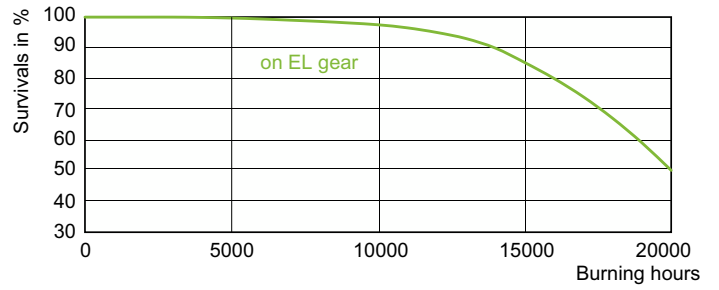

Life Expectancy Diagram - MASTER CDM-TC Elite 70W/930 G8.5 1CT/12