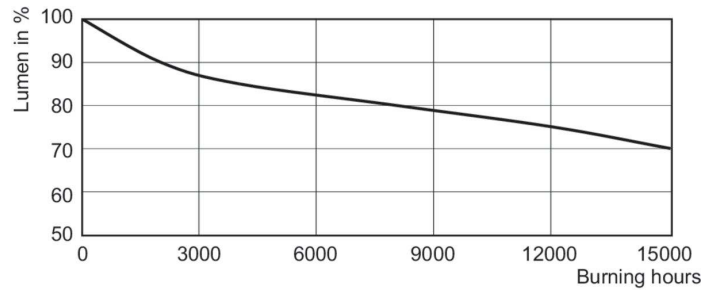

MASTERCcolour CDM-Rm Elite Mini

Lifetime

Life Expectancy Diagram - CDM-Rm Elite Mini 20W/830 GX10 MR16 10D

Lumen Maintenance Diagram - CDM-Rm Elite Mini 20W/830 GX10 MR16 10D