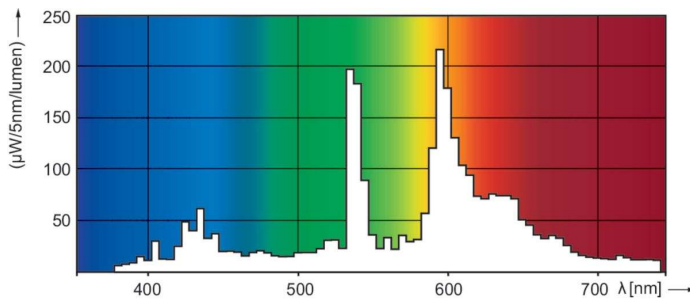

MASTERColour CDM-Rm Elite Mini

MASTERColour CDM-Rm Elite Mini 20W/830 GX10 MR16 10D

Mini, very high-efficiency Ceramic Metal Halide discharge reflector lamp producing crisp white sparkling light with high colour rendering

Warnings and Safety

- Use only with electronic control gear
- Control gear must include end-of-life protection (IEC61167, IEC 62035)

Product data

General Information		LLMF at end of nominal lifetime (nom.) 70 %	
Cap base	GX10	Luminous flux in 90° cone (rated)	880 lm
Operating position	UNIVERSAL [Any or Universal (U)]	Operating and Electrical	
Switching Cycle	1,350	Power Consumption	20.1 W
Flux measurement reference	Narrow Cone	Warm-up time to 60% light	120 s
Life to 50% failures (nom.)	15,000 h	Voltage (nom.)	95 V
Light Technical		Voltage (nom.)	95 V
Colour Code	830 [CCT of 3000K]	Controls and Dimming	
Beam angle (nom.)	10 degree(s)	Dimmable	No
Luminous Flux	880 lm	Mechanical and Housing	
Luminous intensity (nom.)	14,500 cd	Bulb shape	MR16 [2 inch/50 mm]
Chromaticity Coordinate X (Nom)	0.434	Approval and Application	
Chromaticity Coordinate Y (Nom)	0.398	Energy Efficiency Class	G
Correlated Colour Temperature	3000 K		
Luminous efficacy (rated) (nom.)	49 lm/W		
Colour rendering index (CRI)	84		

MASTERCcolour CDM-Rm Elite Mini

Mercury (Hg) content (max.)	3.5 mg
Mercury (Hg) content (nom.)	3.5 mg
Energy consumption kWh/1,000 hours	21 kWh
EPREL registration number	473266

Product Data

Order product name	CDM-Rm Elite Mini 20W/830 GX10 MR16 10D
Full product name	MASTERCcolour CDM-Rm Elite Mini 20W/830 GX10 MR16 10D
Full EOC	871829120274500

Dimensional drawing

Product	D (max)	D	C (max)	C	C1 (max)	A (max)
CDM-Rm Elite Mini 20W/830 GX10 MR16 10D	51 mm	50 mm	65.4 mm	62.75 mm	60.9 mm	59 mm

Photometric data

Spectral Power Distribution Colour - CDM-Rm Elite Mini 20W/830 GX10 MR16 10D