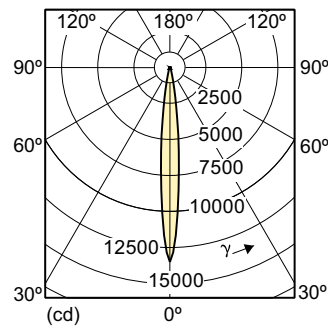

Warnings and Safety

- Use only with electronic control gear
- Control gear must include end-of-life protection (IEC61167, IEC 62035)

Product data

General Information		LLMF at end of nominal lifetime (nom.) 70 %	
Cap base	GX10	Luminous flux in 90° cone (rated)	880 lm
Operating position	UNIVERSAL [Any or Universal (U)]	Operating and Electrical	
Switching Cycle	1,350	Power Consumption	20.1 W
Flux measurement reference	Narrow Cone	Warm-up time to 60% light	120 s
Life to 50% failures (nom.)	15,000 h	Voltage (nom.)	95 V
Light Technical		Voltage (nom.)	95 V
Colour Code	830 [CCT of 3000K]	Controls and Dimming	
Beam angle (nom.)	10 degree(s)	Dimmable	No
Luminous Flux	880 lm	Mechanical and Housing	
Luminous intensity (nom.)	14,500 cd	Bulb shape	MR16 [2 inch/50 mm]
Chromaticity Coordinate X (Nom)	0.434	Approval and Application	
Chromaticity Coordinate Y (Nom)	0.398	Energy Efficiency Class	G
Correlated Colour Temperature	3000 K		
Luminous efficacy (rated) (nom.)	49 lm/W		
Colour rendering index (CRI)	84		

Dimensional drawing

Product	D (max)	D	C (max)	C	C1 (max)	A (max)
CDM-Rm Elite Mini 20W/830 GX10 MR16 10D	51 mm	50 mm	65.4 mm	62.75 mm	60.9 mm	59 mm

Photometric data

Spectral Power Distribution Colour - CDM-Rm Elite Mini 20W/830 GX10 MR16 10D