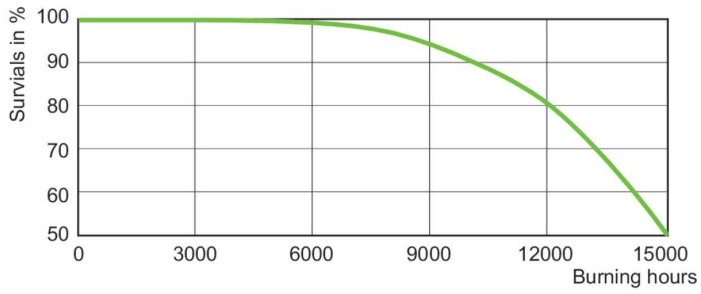

MASTERCcolour CDM-Rm Elite Mini

Lifetime

Life Expectancy Diagram - CDM-Rm Elite Mini 20W/830 GX10 MR16 10D

Lumen Maintenance Diagram - CDM-Rm Elite Mini 20W/830 GX10 MR16 10D