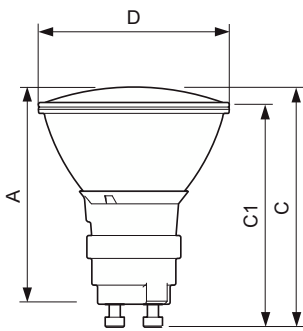

MASTERColour CDM-Rm Elite Mini

MASTERColour CDM-Rm Elite Mini 20W/830 GX10 MR16 10D

Mini, very high-efficiency Ceramic Metal Halide discharge reflector lamp producing crisp white sparkling light with high colour rendering

Warnings and Safety

- Use only with electronic control gear
- Control gear must include end-of-life protection (IEC61167, IEC 62035)

Product data

General Information		LLMF at end of nominal lifetime (nom.) 70 %	
Cap base	GX10	Luminous flux in 90° cone (rated)	880 lm
Operating position	UNIVERSAL [Any or Universal (U)]	Operating and Electrical	
Switching Cycle	1,350	Power Consumption	20.1 W
Flux measurement reference	Narrow Cone	Warm-up time to 60% light	120 s
Life to 50% failures (nom.)	15,000 h	Voltage (nom.)	95 V
Light Technical		Voltage (nom.)	95 V
Colour Code	830 [CCT of 3000K]	Controls and Dimming	
Beam angle (nom.)	10 degree(s)	Dimmable	No
Luminous Flux	880 lm	Mechanical and Housing	
Luminous intensity (nom.)	14,500 cd	Bulb shape	MR16 [2 inch/50 mm]
Chromaticity Coordinate X (Nom)	0.434	Approval and Application	
Chromaticity Coordinate Y (Nom)	0.398	Energy Efficiency Class	G
Correlated Colour Temperature	3000 K		
Luminous efficacy (rated) (nom.)	49 lm/W		
Colour rendering index (CRI)	84		

Dimensional drawing

Product	D (max)	D	C (max)	C	C1 (max)	A (max)
CDM-Rm Elite Mini 20W/830 GX10 MR16 10D	51 mm	50 mm	65.4 mm	62.75 mm	60.9 mm	59 mm

Photometric data

Spectral Power Distribution Colour - CDM-Rm Elite Mini 20W/830 GX10 MR16 10D