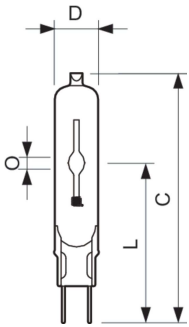

## MASTERC CDM-TC Elite 35W/942 G8.5 1CT

Single-ended, compact size, high-efficiency Ceramic Metal Halide discharge lamp

### Product data

General Information	
Cap-Base	G8.5 [G8.5]
Operating Position	UNIVERSAL [Any or Universal (U)]
Life to 50% Failures (Nom)	15,000 hour(s)

Light Technical	
Color Code	942 [CCT of 4200K]
Color Designation	Cool White (CW)
Chromaticity Coordinate X (Nom)	0.371
Chromaticity Coordinate Y (Nom)	0.366
Correlated Color Temperature (Nom)	4200 K
Luminous Efficacy (rated) (Nom)	97 lm/W
Color rendering index (CRI)	90
Arc Length O (Nom)	5.2 mm

Operating and Electrical	
Power Consumption	39.1 W
Voltage (Nom)	91 V
Voltage (Nom)	91 V

Controls and Dimming	
Dimmable	No

Mechanical and Housing	
Bulb Finish	Clear
Bulb Shape	T14 [T 14 mm]

Approval and Application	
Mercury (Hg) Content (Nom)	4.9 mg

## Dimensional drawing

Product	D (max)	O	L (min)	L (max)	L	C (max)
MASTERC CDM-TC Elite 35W/942 G8.5 ICT	15 mm	5.2 mm	51 mm	53 mm	52 mm	85 mm