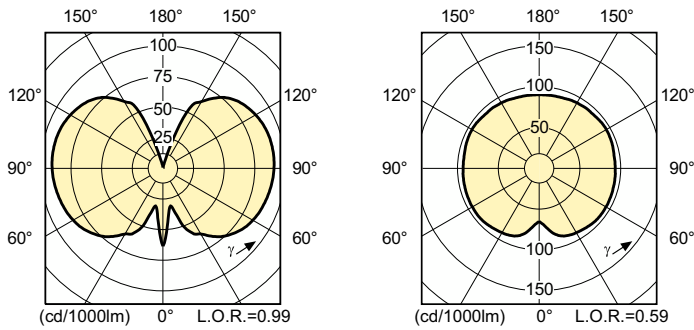

Photometric data

Light Distribution Diagram - MASTERC CDM-TC Elite 35W/942 G8.5 1CT