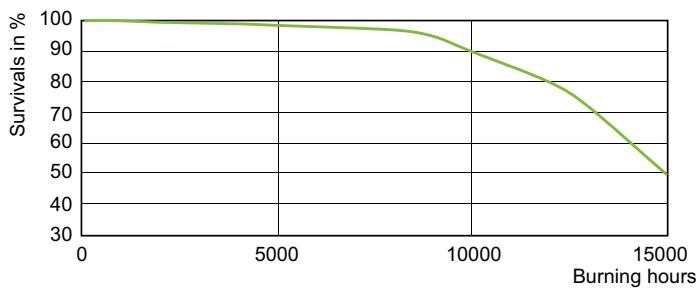

Lifetime

Life Expectancy Diagram - MASTERC CDM-TC Elite 35W/942 G8.5 1CT