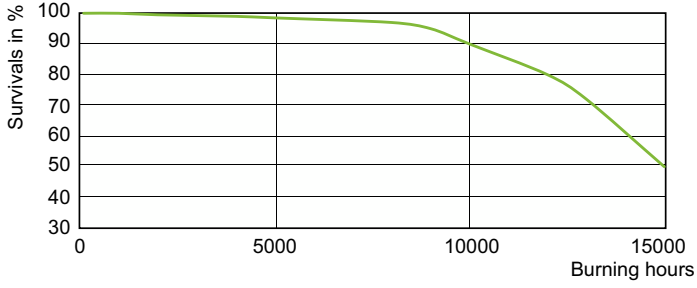

MASTERC colour CDM-TC Elite

Kullanım Ömrü

Life Expectancy Diagram - MASTERC CDM-TC Elite 35W/942 G8.5 1CT

Lumen Maintenance Diagram - MASTERC CDM-TC Elite 35W/942 G8.5 1CT