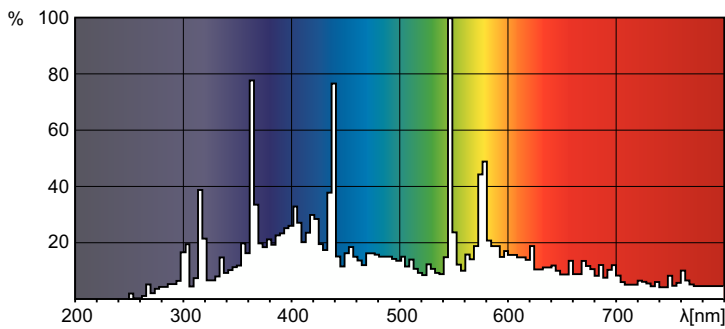

Product data

General Information	
Cap-Base	- [-]
Operating Position	UNIVERSAL [Any or Universal (U)]
Life to 50% Failures (Nom)	1,500 hour(s)
Light Technical	
Color Code	2
Luminous Flux (Min)	14,300 lm
Luminous Flux	16,000 lm
Chromaticity Coordinate X (Nom)	299
Chromaticity Coordinate Y (Nom)	303
Correlated Color Temperature (Nom)	8000 K
Color rendering index (CRI)	-

Dimensional drawing

Product	D (max)	O	C (max)
MSD Platinum 16 R UNP/24	58.5 mm	1.3 mm	66.4 mm

Photometric data

Spectral Power Distribution Colour - MSD Platinum 16 R UNP/24