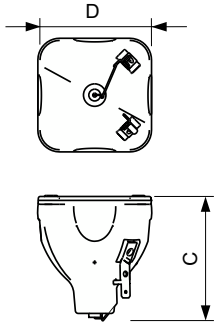

Product data

General Information	
Cap-Base	- [-]
Operating Position	UNIVERSAL [Any or Universal (U)]
Life to 50% Failures (Nom)	1,500 hour(s)
Light Technical	
Color Code	2
Luminous Flux (Min)	14,300 lm
Luminous Flux	16,000 lm
Chromaticity Coordinate X (Nom)	299
Chromaticity Coordinate Y (Nom)	303
Correlated Color Temperature (Nom)	8000 K
Color rendering index (CRI)	-

Arc Length O (Nom)	1.3 mm
Operating and Electrical	
Power Consumption	330 W
Controls and Dimming	
Dimmable	Yes
Product Data	
Order product name	MSD Platinum 16 R UNP/24
Full product name	MSD Platinum 16 R UNP/24
Full product code	871829170377800
Order code	928195205308

Dimensional drawing

Product	D (max)	O	C (max)
MSD Platinum 16 R UNP/24	58.5 mm	1.3 mm	66.4 mm

Photometric data

Spectral Power Distribution Colour - MSD Platinum 16 R UNP/24