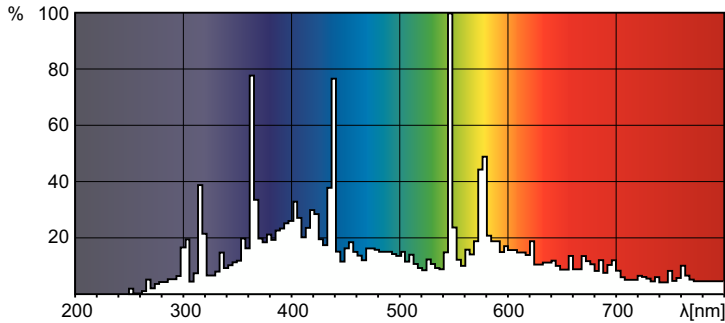

Product data

General Information		Correlated Color Temperature (Nom)	
Cap-Base	-		8000 K
Operating Position	UNIVERSAL [Any or Universal (U)]	Color rendering index (CRI)	-
Life to 50% Failures (Nom)	1,500 hour(s)	Arc Length O (Nom)	1.2 mm
Light Technical		Operating and Electrical	
Color Code	2	Power Consumption	470 W
Luminous Flux	23,000 lm	Controls and Dimming	
Chromaticity Coordinate X (Nom)	297	Dimmable	Yes
Chromaticity Coordinate Y (Nom)	300		

Photometric data

Spectral Power Distribution Colour - MSD Platinum 21 R 1CT/8