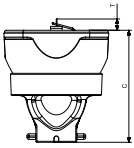

Product data

General Information		Correlated Color Temperature (Nom)	
Cap-Base	-		8000 K
Operating Position	UNIVERSAL [Any or Universal (U)]	Color rendering index (CRI)	-
Life to 50% Failures (Nom)	1,500 hour(s)	Arc Length O (Nom)	1.2 mm
Light Technical		Operating and Electrical	
Color Code	2	Power Consumption	470 W
Luminous Flux	23,000 lm	Controls and Dimming	
Chromaticity Coordinate X (Nom)	297	Dimmable	Yes
Chromaticity Coordinate Y (Nom)	300		

MSD Platinum (Touring/Stage)

Product Data

Order product name	MSD Platinum 21 R 1CT/8
Full product name	MSD Platinum 21 R 1CT/8
Full product code	871869667826800
Order code	323659
Material Nr. (12NC)	928197805314

Numerator - Quantity Per Pack	1
EAN/UPC - Product/Case	8718696678268
Numerator - Packs per outer box	8
EAN/UPC - Case	8718696678275

Dimensional drawing

Product	D (max)	O	C (max)
MSD Platinum 21 R 1CT/8	2-3/16 inch	1/16 inch	2-3/8 inch