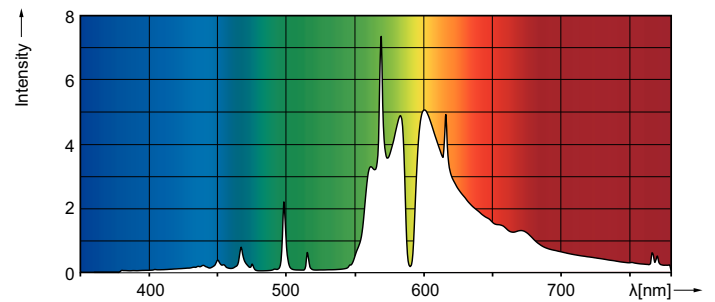

HORTI

HPS AGRO Plus 1000W DE EL 5X6CT

High Pressure Sodium lamp with clear outer bulb, optimized growthlight output and maintenance

Product data

General Information	
Cap-Base	K12X30S [K12x30s]
Operating Position	P [Parallel or Horizontal(HOR)]
Life To 10% Failures (Nom)	10000 h
System Description	Electronic
Light Technical	
Color Code	220 [CCT of 2000K]
Luminous Flux (Rated) (Nom)	155000 lm
Photosynthetic Photon Flux (PPF)	2120 $\mu\text{mol/s}$
PPF Maintenance 4000 h	98 %
PPF Maintenance 8000 h	96 %
PPF Maintenance 10000 h	95 %
Chromaticity Coordinate X (Nom)	537
Chromaticity Coordinate Y (Nom)	426
Correlated Color Temperature (Nom)	2000 K
Luminous Efficacy (rated) (Nom)	155 lm/W
Color Rendering Index (Nom)	30
Operating and Electrical	
Lamp supply voltage	400 V [400]
Power (Rated) (Nom)	1000 W
Ignition Supply Voltage (Nom)	398 V
Re-Ignition Time (Min) (Max)	5 min
Ignition Time (Max)	300 s

Voltage (Max)	250 V
Voltage (Min)	210 V
Voltage (Nom)	230 V
Controls and Dimming	
Dimmable	Yes
Run-Up Time 90% (Max)	10 min
Mechanical and Housing	
Bulb Finish	Clear
Approval and Application	
Energy Efficiency Label (EEL)	A++
Mercury (Hg) Content (Nom)	35.29 mg
Energy Consumption kWh/1000 h	1020 kWh
Luminaire Design Requirements	
Bulb Temperature (Max)	700 °C
Product Data	
Order product name	HPS AGRO Plus 1000W DE EL 5X6CT
EAN/UPC - Product	046677473914
Order code	928198405116
Numerator - Quantity Per Pack	1
Numerator - Packs per outer box	30

Dimensional drawing

SON Agro 1000W DE EL K12x30S

Product	D (max)	O	C (max)	A
HPS AGRO Plus 1000W DE EL 5X6CT	33.5 mm	147 mm	394 mm	325 mm

Photometric data

Lifetime