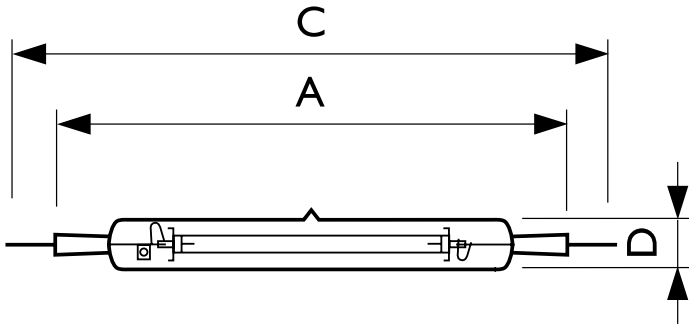

HORTI

HPS AGRO Plus 1000W DE EL 5X6CT

High Pressure Sodium lamp with clear outer bulb, optimized growthlight output and maintenance

Product data

General Information	
Cap-Base	K12X30S [K12x30s]
Operating Position	P [Parallel or Horizontal(HOR)]
Life To 10% Failures (Nom)	10000 h
System Description	Electronic
Light Technical	
Color Code	220 [CCT of 2000K]
Luminous Flux (Rated) (Nom)	155000 lm
Photosynthetic Photon Flux (PPF)	2120 $\mu\text{mol/s}$
PPF Maintenance 4000 h	98 %
PPF Maintenance 8000 h	96 %
PPF Maintenance 10000 h	95 %
Chromaticity Coordinate X (Nom)	537
Chromaticity Coordinate Y (Nom)	426
Correlated Color Temperature (Nom)	2000 K
Luminous Efficacy (rated) (Nom)	155 lm/W
Color Rendering Index (Nom)	30
Operating and Electrical	
Lamp supply voltage	400 V [400]
Power (Rated) (Nom)	1000 W
Ignition Supply Voltage (Nom)	398 V
Re-Ignition Time (Min) (Max)	5 min
Ignition Time (Max)	300 s

Voltage (Max)	250 V
Voltage (Min)	210 V
Voltage (Nom)	230 V
Controls and Dimming	
Dimmable	Yes
Run-Up Time 90% (Max)	10 min
Mechanical and Housing	
Bulb Finish	Clear
Approval and Application	
Energy Efficiency Label (EEL)	A++
Mercury (Hg) Content (Nom)	35.29 mg
Energy Consumption kWh/1000 h	1020 kWh
Luminaire Design Requirements	
Bulb Temperature (Max)	700 °C
Product Data	
Order product name	HPS AGRO Plus 1000W DE EL 5X6CT
EAN/UPC - Product	046677473914
Order code	928198405116
Numerator - Quantity Per Pack	1
Numerator - Packs per outer box	30

Material Nr. (12NC)	928198405116
Net Weight (Piece)	112.000 g

Warnings and Safety

- A lamp breaking is extremely unlikely to have any impact on your health. If a lamp breaks, ventilate the room for 30 minutes and remove the parts, preferably with gloves. Put them in a sealed plastic bag and take it to your local waste facilities for recycling. Do not use a vacuum cleaner.

Dimensional drawing

SON Agro 1000W DE EL K12x30S

Product	D (max)	O	C (max)	A
HPS AGRO Plus 1000W DE EL 5X6CT	33.5 mm	147 mm	394 mm	325 mm

Photometric data

Lifetime