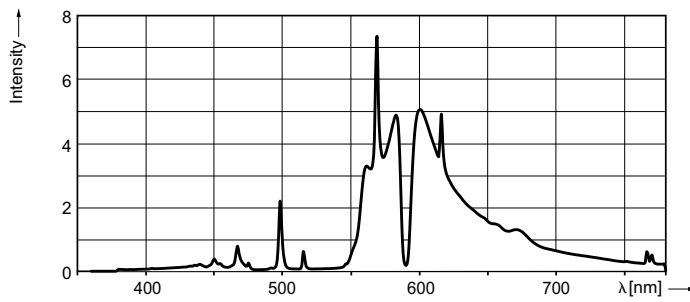

HORTI

HPS AGRO Plus 1000W DE EL 5X6CT

High Pressure Sodium lamp with clear outer bulb, optimized growthlight output and maintenance

Product data

General Information	
Cap-Base	K12X30S [K12x30s]
Operating Position	P [Parallel or Horizontal(HOR)]
Life To 10% Failures (Nom)	10000 h
System Description	Electronic
Light Technical	
Color Code	220 [CCT of 2000K]
Luminous Flux (Rated) (Nom)	155000 lm
Photosynthetic Photon Flux (PPF)	2120 $\mu\text{mol/s}$
PPF Maintenance 4000 h	98 %
PPF Maintenance 8000 h	96 %
PPF Maintenance 10000 h	95 %
Chromaticity Coordinate X (Nom)	537
Chromaticity Coordinate Y (Nom)	426
Correlated Color Temperature (Nom)	2000 K
Luminous Efficacy (rated) (Nom)	155 lm/W
Color Rendering Index (Nom)	30
Operating and Electrical	
Lamp supply voltage	400 V [400]
Power (Rated) (Nom)	1000 W
Ignition Supply Voltage (Nom)	398 V
Re-Ignition Time (Min) (Max)	5 min
Ignition Time (Max)	300 s

Voltage (Max)	250 V
Voltage (Min)	210 V
Voltage (Nom)	230 V
Controls and Dimming	
Dimmable	Yes
Run-Up Time 90% (Max)	10 min
Mechanical and Housing	
Bulb Finish	Clear
Approval and Application	
Energy Efficiency Label (EEL)	A++
Mercury (Hg) Content (Nom)	35.29 mg
Energy Consumption kWh/1000 h	1020 kWh
Luminaire Design Requirements	
Bulb Temperature (Max)	700 °C
Product Data	
Order product name	HPS AGRO Plus 1000W DE EL 5X6CT
EAN/UPC - Product	046677473914
Order code	928198405116
Numerator - Quantity Per Pack	1
Numerator - Packs per outer box	30

Material Nr. (12NC)	928198405116
Net Weight (Piece)	112.000 g

Warnings and Safety

- A lamp breaking is extremely unlikely to have any impact on your health. If a lamp breaks, ventilate the room for 30 minutes and remove the parts, preferably with gloves. Put them in a sealed plastic bag and take it to your local waste facilities for recycling. Do not use a vacuum cleaner.

Dimensional drawing

SON Agro 1000W DE EL K12x30S

Product	D (max)	O	C (max)	A
HPS AGRO Plus 1000W DE EL 5X6CT	33.5 mm	147 mm	394 mm	325 mm

Photometric data

Lifetime