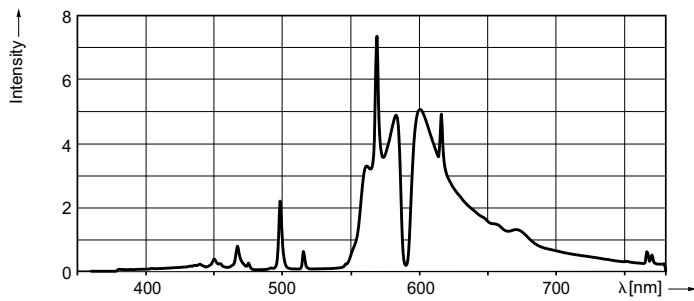

HORTI

HPS AGRO Plus 1000W DE EL 1CT/12

High Pressure Sodium lamp with clear outer bulb, optimized growthlight output and maintenance

Product data

General Information	
Base	K12X30S [K12x30s]
Operating Position	Horizontal [Horizontal]
Life To 10% Failures (Nom)	10000 h
System Description	Electronic
Light Technical	
Color Code	220 [CCT of 2000K]
Luminous Flux (Rated) (Nom)	155000 lm
Photosynthetic Photon Flux (PPF)	2120 µmol/s
PPF Maintenance 4000 h	98 %
PPF Maintenance 8000 h	96 %
PPF Maintenance 10000 h	95 %
Chromaticity Coordinate X (Nom)	537
Chromaticity Coordinate Y (Nom)	426
Correlated Color Temperature (Nom)	2000 K
Luminous Efficacy (rated) (Nom)	155 lm/W
Color Rendering Index (Nom)	30
Operating and Electrical	
Lamp supply voltage	400 V [400]
Power (Rated) (Nom)	1000 W
Ignition Supply Voltage (Nom)	398 V
Re-Ignition Time (Min) (Max)	5 min
Ignition Time (Max)	300 s

Voltage (Max)	250 V
Voltage (Min)	210 V
Voltage (Nom)	230 V
Controls and Dimming	
Dimmable	Yes
Run-Up Time 90% (Max)	10 min
Mechanical and Housing	
Bulb Finish	Clear
Approval and Application	
Energy Efficiency Label (EEL)	A++
Mercury (Hg) Content (Nom)	35.29 mg
Energy Consumption kWh/1000 h	1020 kWh
Luminaire Design Requirements	
Bulb Temperature (Max)	700 °C
Product Data	
Order product name	HPS AGRO Plus 1000W DE EL 1CT/12
EAN/UPC - Product	046677472061
Order code	533109
Numerator - Quantity Per Pack	1
Numerator - Packs per outer box	12

Dimensional drawing

Product	D (max)	O	C (max)	A
HPS AGRO Plus 1000W DE EL 1CT/12	33.5 mm	147 mm	394 mm	325 mm

SON Agro 1000W DE EL K12x30S

Photometric data

Lifetime