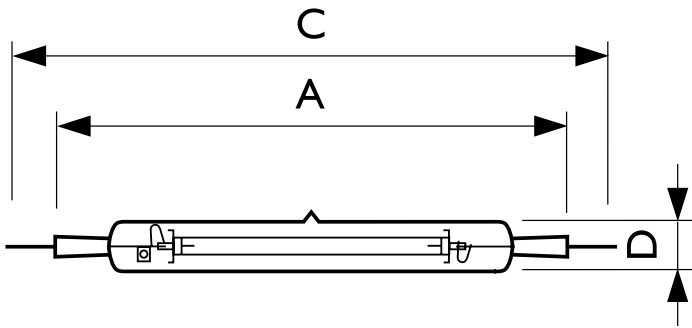

HORTI

HPS AGRO Plus 1000W DE EL 1CT/12

High Pressure Sodium lamp with clear outer bulb, optimized growthlight output and maintenance

Product data

General Information	
Base	K12X30S [K12x30s]
Operating Position	Horizontal [Horizontal]
Life To 10% Failures (Nom)	10000 h
System Description	Electronic
Light Technical	
Color Code	220 [CCT of 2000K]
Luminous Flux (Rated) (Nom)	155000 lm
Photosynthetic Photon Flux (PPF)	2120 µmol/s
PPF Maintenance 4000 h	98 %
PPF Maintenance 8000 h	96 %
PPF Maintenance 10000 h	95 %
Chromaticity Coordinate X (Nom)	537
Chromaticity Coordinate Y (Nom)	426
Correlated Color Temperature (Nom)	2000 K
Luminous Efficacy (rated) (Nom)	155 lm/W
Color Rendering Index (Nom)	30
Operating and Electrical	
Lamp supply voltage	400 V [400]
Power (Rated) (Nom)	1000 W
Ignition Supply Voltage (Nom)	398 V
Re-Ignition Time (Min) (Max)	5 min
Ignition Time (Max)	300 s

Voltage (Max)	250 V
Voltage (Min)	210 V
Voltage (Nom)	230 V
Controls and Dimming	
Dimmable	Yes
Run-Up Time 90% (Max)	10 min
Mechanical and Housing	
Bulb Finish	Clear
Approval and Application	
Energy Efficiency Label (EEL)	A++
Mercury (Hg) Content (Nom)	35.29 mg
Energy Consumption kWh/1000 h	1020 kWh
Luminaire Design Requirements	
Bulb Temperature (Max)	700 °C
Product Data	
Order product name	HPS AGRO Plus 1000W DE EL 1CT/12
EAN/UPC - Product	046677472061
Order code	533109
Numerator - Quantity Per Pack	1
Numerator - Packs per outer box	12

Dimensional drawing

Product	D (max)	O	C (max)	A
HPS AGRO Plus 1000W DE EL 1CT/12	33.5 mm	147 mm	394 mm	325 mm

SON Agro 1000W DE EL K12x30S

Photometric data

Lifetime