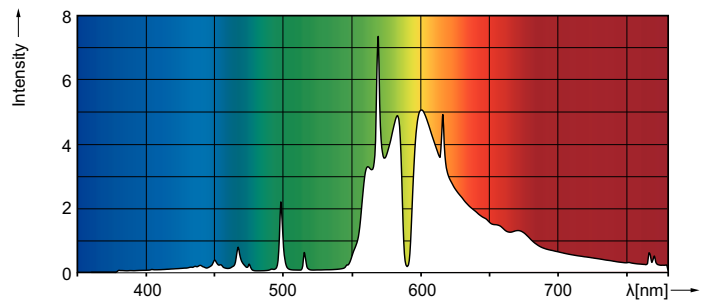

HORTI

HPS AGRO Plus 1000W DE EL 1CT/12

High Pressure Sodium lamp with clear outer bulb, optimized growthlight output and maintenance

Product data

General Information	
Base	K12X30S [K12x30s]
Operating Position	Horizontal [Horizontal]
Life To 10% Failures (Nom)	10000 h
System Description	Electronic
Light Technical	
Color Code	220 [CCT of 2000K]
Luminous Flux (Rated) (Nom)	155000 lm
Photosynthetic Photon Flux (PPF)	2120 µmol/s
PPF Maintenance 4000 h	98 %
PPF Maintenance 8000 h	96 %
PPF Maintenance 10000 h	95 %
Chromaticity Coordinate X (Nom)	537
Chromaticity Coordinate Y (Nom)	426
Correlated Color Temperature (Nom)	2000 K
Luminous Efficacy (rated) (Nom)	155 lm/W
Color Rendering Index (Nom)	30
Operating and Electrical	
Lamp supply voltage	400 V [400]
Power (Rated) (Nom)	1000 W
Ignition Supply Voltage (Nom)	398 V
Re-Ignition Time (Min) (Max)	5 min
Ignition Time (Max)	300 s

Voltage (Max)	250 V
Voltage (Min)	210 V
Voltage (Nom)	230 V
Controls and Dimming	
Dimmable	Yes
Run-Up Time 90% (Max)	10 min
Mechanical and Housing	
Bulb Finish	Clear
Approval and Application	
Energy Efficiency Label (EEL)	A++
Mercury (Hg) Content (Nom)	35.29 mg
Energy Consumption kWh/1000 h	1020 kWh
Luminaire Design Requirements	
Bulb Temperature (Max)	700 °C
Product Data	
Order product name	HPS AGRO Plus 1000W DE EL 1CT/12
EAN/UPC - Product	046677472061
Order code	533109
Numerator - Quantity Per Pack	1
Numerator - Packs per outer box	12

Dimensional drawing

Product	D (max)	O	C (max)	A
HPS AGRO Plus 1000W DE EL 1CT/12	33.5 mm	147 mm	394 mm	325 mm

SON Agro 1000W DE EL K12x30S

Photometric data

Lifetime