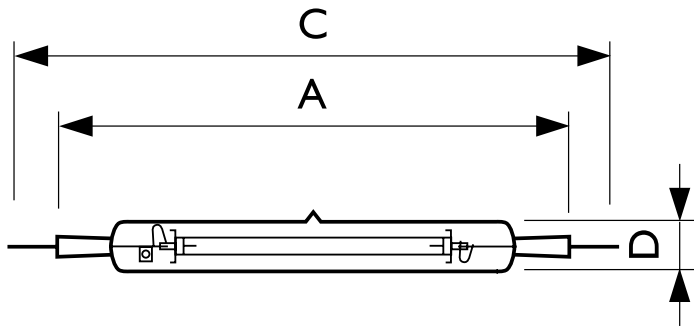

HORTI

HPS AGRO Plus 1000W DE EL 1CT/12

High Pressure Sodium lamp with clear outer bulb, optimized growthlight output and maintenance

Product data

General Information	
Cap-Base	K12X30S [K12x30s]
Operating Position	P [Parallel or Horizontal(HOR)]
Life To 10% Failures (Nom)	10000 h
System Description	Electronic
Light Technical	
Color Code	220 [CCT of 2000K]
Luminous Flux (Rated) (Nom)	155000 lm
Photosynthetic Photon Flux (PPF)	2120 µmol/s
PPF Maintenance 4000 h	98 %
PPF Maintenance 8000 h	96 %
PPF Maintenance 10000 h	95 %
Chromaticity Coordinate X (Nom)	537
Chromaticity Coordinate Y (Nom)	426
Correlated Color Temperature (Nom)	2000 K
Luminous Efficacy (rated) (Nom)	155 lm/W
Color Rendering Index (Nom)	30
Operating and Electrical	
Lamp supply voltage	400 V [400]
Power (Rated) (Nom)	1000 W
Ignition Supply Voltage (Nom)	398 V
Re-Ignition Time (Min) (Max)	5 min
Ignition Time (Max)	300 s

Voltage (Max)	250 V
Voltage (Min)	210 V
Voltage (Nom)	230 V
Controls and Dimming	
Dimmable	Yes
Run-Up Time 90% (Max)	10 min
Mechanical and Housing	
Bulb Finish	Clear
Approval and Application	
Energy Efficiency Label (EEL)	A++
Mercury (Hg) Content (Nom)	35.29 mg
Energy Consumption kWh/1000 h	1020 kWh
Luminaire Design Requirements	
Bulb Temperature (Max)	700 °C
Product Data	
Order product name	HPS AGRO Plus 1000W DE EL 1CT/12
EAN/UPC - Product	046677472061
Order code	928198405127
Numerator - Quantity Per Pack	1
Numerator - Packs per outer box	12

Material Nr. (12NC)	928198405127
Net Weight (Piece)	112.000 g

Warnings and Safety

- A lamp breaking is extremely unlikely to have any impact on your health. If a lamp breaks, ventilate the room for 30 minutes and remove the parts, preferably with gloves. Put them in a sealed plastic bag and take it to your local waste facilities for recycling. Do not use a vacuum cleaner.

Dimensional drawing

SON Agro 1000W DE EL K12x30S

Product	D (max)	Ø	C (max)	A
HPS AGRO Plus 1000W DE EL 1CT/12	33.5 mm	147 mm	394 mm	325 mm

Photometric data

Lifetime