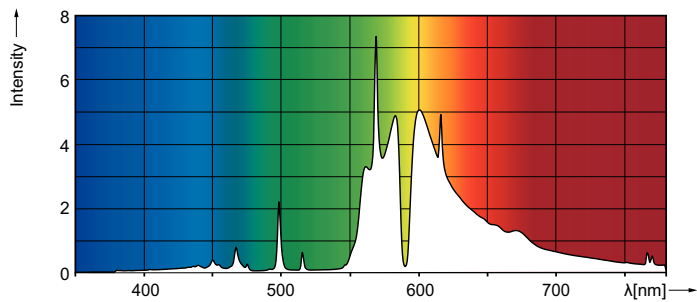

HORTI

HPS AGRO Plus 1000W DE EL 1CT/12

High Pressure Sodium lamp with clear outer bulb, optimized growthlight output and maintenance

Product data

General Information	
Cap-Base	K12X30S [K12x30s]
Operating Position	P [Parallel or Horizontal(HOR)]
Life To 10% Failures (Nom)	10000 h
System Description	Electronic
Light Technical	
Color Code	220 [CCT of 2000K]
Luminous Flux (Rated) (Nom)	155000 lm
Photosynthetic Photon Flux (PPF)	2120 µmol/s
PPF Maintenance 4000 h	98 %
PPF Maintenance 8000 h	96 %
PPF Maintenance 10000 h	95 %
Chromaticity Coordinate X (Nom)	537
Chromaticity Coordinate Y (Nom)	426
Correlated Color Temperature (Nom)	2000 K
Luminous Efficacy (rated) (Nom)	155 lm/W
Color Rendering Index (Nom)	30
Operating and Electrical	
Lamp supply voltage	400 V [400]
Power (Rated) (Nom)	1000 W
Ignition Supply Voltage (Nom)	398 V
Re-Ignition Time (Min) (Max)	5 min
Ignition Time (Max)	300 s

Voltage (Max)	250 V
Voltage (Min)	210 V
Voltage (Nom)	230 V
Controls and Dimming	
Dimmable	Yes
Run-Up Time 90% (Max)	10 min
Mechanical and Housing	
Bulb Finish	Clear
Approval and Application	
Energy Efficiency Label (EEL)	A++
Mercury (Hg) Content (Nom)	35.29 mg
Energy Consumption kWh/1000 h	1020 kWh
Luminaire Design Requirements	
Bulb Temperature (Max)	700 °C
Product Data	
Order product name	HPS AGRO Plus 1000W DE EL 1CT/12
EAN/UPC - Product	046677472061
Order code	928198405127
Numerator - Quantity Per Pack	1
Numerator - Packs per outer box	12

Dimensional drawing

SON Agro 1000W DE EL K12x30S

Product	D (max)	Ø	C (max)	A
HPS AGRO Plus 1000W DE EL 1CT/12	33.5 mm	147 mm	394 mm	325 mm

Photometric data

Lifetime