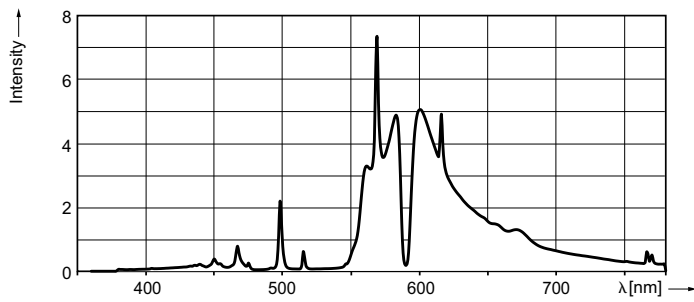

HORTI

HPS AGRO Plus 1000W DE EL 1CT/12

High Pressure Sodium lamp with clear outer bulb, optimized growthlight output and maintenance

Product data

General Information	
Cap-Base	K12X30S [K12x30s]
Operating Position	P [Parallel or Horizontal(HOR)]
Life To 10% Failures (Nom)	10000 h
System Description	Electronic
Light Technical	
Color Code	220 [CCT of 2000K]
Luminous Flux (Rated) (Nom)	155000 lm
Photosynthetic Photon Flux (PPF)	2120 µmol/s
PPF Maintenance 4000 h	98 %
PPF Maintenance 8000 h	96 %
PPF Maintenance 10000 h	95 %
Chromaticity Coordinate X (Nom)	537
Chromaticity Coordinate Y (Nom)	426
Correlated Color Temperature (Nom)	2000 K
Luminous Efficacy (rated) (Nom)	155 lm/W
Color Rendering Index (Nom)	30
Operating and Electrical	
Lamp supply voltage	400 V [400]
Power (Rated) (Nom)	1000 W
Ignition Supply Voltage (Nom)	398 V
Re-Ignition Time (Min) (Max)	5 min
Ignition Time (Max)	300 s

Voltage (Max)	250 V
Voltage (Min)	210 V
Voltage (Nom)	230 V
Controls and Dimming	
Dimmable	Yes
Run-Up Time 90% (Max)	10 min
Mechanical and Housing	
Bulb Finish	Clear
Approval and Application	
Energy Efficiency Label (EEL)	A++
Mercury (Hg) Content (Nom)	35.29 mg
Energy Consumption kWh/1000 h	1020 kWh
Luminaire Design Requirements	
Bulb Temperature (Max)	700 °C
Product Data	
Order product name	HPS AGRO Plus 1000W DE EL 1CT/12
EAN/UPC - Product	046677472061
Order code	928198405127
Numerator - Quantity Per Pack	1
Numerator - Packs per outer box	12

Dimensional drawing

SON Agro 1000W DE EL K12x30S

Product	D (max)	Ø	C (max)	A
HPS AGRO Plus 1000W DE EL 1CT/12	33.5 mm	147 mm	394 mm	325 mm

Photometric data

Lifetime