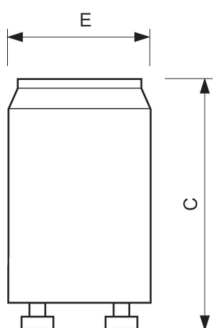

### Product data

Operating and Electrical	
Power Consumption	22.4 W
Voltage (Nom)	220-240 V
Mechanical and Housing	
Housing Color	White
Product Data	
Order product name	S2 4-22W SER 220-240V WH Eur/20X25CT
Full product name	S2 4-22W SER 220-240V WH Eur/20X25CT

### Dimensional drawing

Product	C (max)	E (max)
S2 4-22W SER 220-240V WH Eur/20X25CT	40.3 mm	21.5 mm