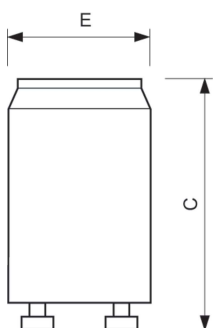

Full EOC	871150069750928
Order code	69750928
Material no. (12 NC)	928390720229
Local order code	S21000W
SAP numerator – quantity per pack	1
EAN/UPC – Product/Case	8711500697509
Numerator – packs per outer box	1,000
EAN/UPC - Case	8711500697516

### Dimensional drawing

Product	C (max)	E (max)
S2 4-22W SER 220-240V WH EUR/1000	40.3 mm	21.5 mm