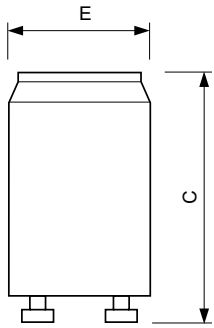

Cap base information	2P
----------------------	----

Product Data	
Full product code	871150069750956
Order product name	S2 4-22W SER 220-240V WH EUR/32X25CT
EAN/UPC – product	8711500697509
Order code	69750956
Local Code	S2ECO
Numerator – quantity per pack	1
Numerator – packs per outer box	800
Material no. (12NC)	928390720247
Net weight (piece)	7.000 g

Ecoclick Starters

Dimensional drawing

S2 4-22W SER 220-240V WH EUR

Product	C (max)	E (max)
S2 4-22W SER 220-240V WH EUR/32X25CT	40.3 mm	21.5 mm