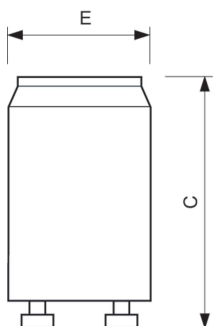

Performance Starters

S10-P 4-65W SIN 220-240V BL 20X25 APR

Range of Blue glow switch starters for igniting fluorescent lamps with electromagnetic ballast. 2-pin igniter in plastic (flame-retardant polycarbonate) canister and radio-interference suppression capacitor

Product data

Operating and Electrical	
Power Consumption	4 65 W
Voltage (Nom)	220-240 V
Mechanical and Housing	
Housing Color	Blue
Product Data	
Order product name	S10-P 4-65W SIN 220-240V BL 20X25 APR
Full product name	S10-P 4-65W SIN 220-240V BL 20X25 APR

Full product code	871150069755426
Order code	928392110102
Material Nr. (12NC)	928392110102
Numerator - Quantity Per Pack	1
EAN/UPC - Product/Case	8711500697554
Numerator - Packs per outer box	500
EAN/UPC - Case	8711500697578

Dimensional drawing

Product	C (max)	E (max)
S10-P 4-65W SIN 220-240V BL 20X25 APR	40.3 mm	21.5 mm