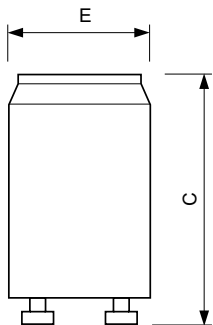

Mechanical and Housing	
Colour of the Housing	White

Cap-Base Information	
Cap-Base Information	2P

Product Data	
Full product code	871150069769128
Order product name	S10 4-65W SIN 220-240V WH EUR/1000
EAN/UPC - Product	8711500697691
Order code	69769128
Numerator - Quantity Per Pack	1
Numerator - Packs per outer box	1000
Material Nr. (12NC)	928392220229
Net Weight (Piece)	7.000 g

### Dimensional drawing

S10 4-65W SIN 220-240V WH EUR

Product	C (max)	E (max)
S10 4-65W SIN 220-240V WH EUR/1000	40.3 mm	21.5 mm