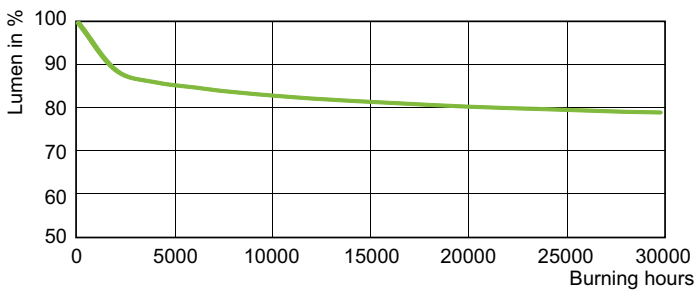

Product data

General Information	
Cap-Base	E27 [E27]
Operating Position	UNIVERSAL [Any or Universal (U)]
Flux measurement reference	Sphere
Life to 50% Failures (Nom)	28,000 hour(s)

Light Technical	
Color Code	220 [CCT of 2000K]
Chromaticity Coordinate X (Nom)	0.540
Chromaticity Coordinate Y (Nom)	0.420
Correlated Color Temperature (Nom)	1900 K
Luminous Efficacy (rated) (Nom)	80 lm/W
Color rendering index (CRI)	-

Operating and Electrical	
Power Consumption	72.5 W
Voltage (Nom)	95 V
Voltage (Nom)	95 V

Controls and Dimming	
Dimmable	Yes

Mechanical and Housing	
Bulb Finish	Coated glass
Bulb Shape	BF70 [BF 70mm]

Approval and Application	
Energy Efficiency Class	G
Mercury (Hg) Content (Max)	16.3 mg
Mercury (Hg) Content (Nom)	16.3 mg
Energy Consumption kWh/1000 h	73 kWh
EPREL Registration Number	473291

EAN/UPC - Case	8711500210258
----------------	---------------

Dimensional drawing

Product	D (max)	C (max)
SON 70W E E27 CO 1CT/24	71 mm	156 mm

Photometric data

Light Distribution Diagram - SON 70W E E27 CO 1CT/24

Spectral Power Distribution Colour - SON 70W E E27 CO 1CT/24

Lifetime

Life Expectancy Diagram - SON 70W E E27 CO 1CT/24

Lumen Maintenance Diagram - SON 70W E E27 CO 1CT/24

SON