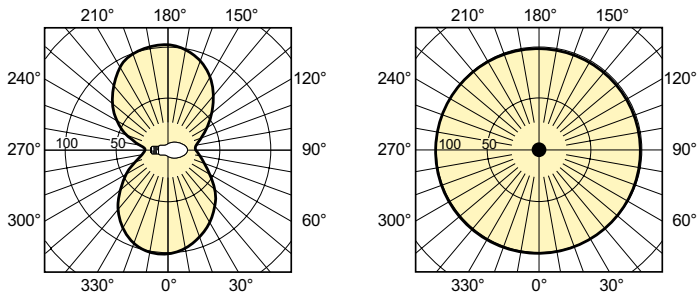

Product data

General Information	
Cap-Base	E27 [E27]
Operating Position	UNIVERSAL [Any or Universal (U)]
Flux measurement reference	Sphere
Life to 50% Failures (Nom)	28,000 hour(s)

Light Technical	
Color Code	220 [CCT of 2000K]
Chromaticity Coordinate X (Nom)	0.540
Chromaticity Coordinate Y (Nom)	0.420
Correlated Color Temperature (Nom)	1900 K
Luminous Efficacy (rated) (Nom)	80 lm/W
Color rendering index (CRI)	-

EAN/UPC - Case	8711500210258
----------------	---------------

Dimensional drawing

Product	D (max)	C (max)
SON 70W E E27 CO 1CT/24	71 mm	156 mm

Photometric data

Light Distribution Diagram - SON 70W E E27 CO 1CT/24