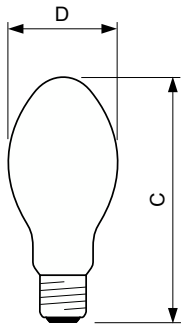

Product data

General Information	
Cap-Base	E27 [E27]
Operating Position	UNIVERSAL [Any or Universal (U)]
Flux measurement reference	Sphere
Life to 50% Failures (Nom)	28,000 hour(s)

Light Technical	
Color Code	220 [CCT of 2000K]
Chromaticity Coordinate X (Nom)	0.540
Chromaticity Coordinate Y (Nom)	0.420
Correlated Color Temperature (Nom)	1900 K
Luminous Efficacy (rated) (Nom)	80 lm/W
Color rendering index (CRI)	-

Operating and Electrical	
Power Consumption	72.5 W
Voltage (Nom)	95 V
Voltage (Nom)	95 V

Controls and Dimming	
Dimmable	Yes

Mechanical and Housing	
Bulb Finish	Coated glass
Bulb Shape	BF70 [BF 70mm]

Approval and Application	
Energy Efficiency Class	G
Mercury (Hg) Content (Max)	16.3 mg
Mercury (Hg) Content (Nom)	16.3 mg
Energy Consumption kWh/1000 h	73 kWh
EPREL Registration Number	473291

EAN/UPC - Case	8711500210258
----------------	---------------

Dimensional drawing

Product	D (max)	C (max)
SON 70W E E27 CO 1CT/24	71 mm	156 mm

Photometric data

Light Distribution Diagram - SON 70W E E27 CO 1CT/24