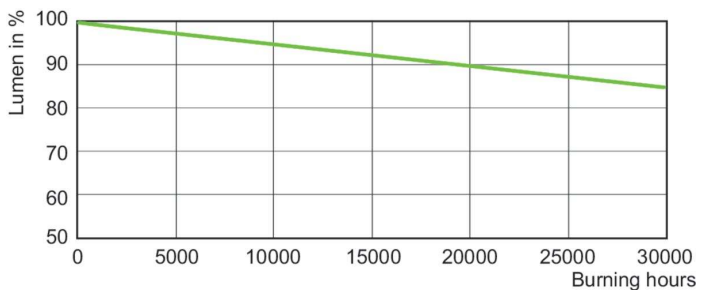

Lifetime

Life Expectancy Diagram - SON-T 250W E E40 SL/12

Lumen Maintenance Diagram - SON-T 250W E E40 SL/12