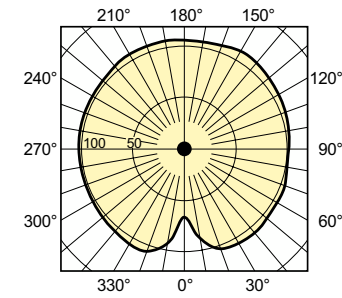

Product data

General Information	
Cap-Base	E40
Operating Position	UNIVERSAL [Any or Universal (U)]
Life to 50% Failures (Nom)	28,000 hour(s)

Light Technical	
Color Code	220 [CCT of 2000K]
Correlated Color Temperature (Nom)	2000 K
Luminous Efficacy (rated) (Nom)	110 lm/W
Color rendering index (CRI)	-
Arc Length O (Nom)	66 mm

Approval and Application	
Mercury (Hg) Content (Nom)	20.4 mg
Energy Consumption kWh/1000 h	275 kWh

Product Data	
Order product name	SON-T 250W E E40 SL/12
Full product name	SON-T 250W E E40 SL/12

SON-T

Full product code	871829121288100
Order code	928487200098
Material Nr. (12NC)	928487200098
Numerator - Quantity Per Pack	1
EAN/UPC - Product/Case	8718291212881

Numerator - Packs per outer box	12
EAN/UPC - Case	8718291212898

Dimensional drawing

Product	D (max)	O	L	C (max)
SON-T 250W E E40 SL/12	47 mm	66 mm	158 mm	255 mm

Photometric data

Light Distribution Diagram - SON-T 250W E E40 SL/12