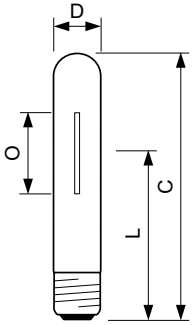

SON-T

SON-T 250W E E40 SL/12

High Pressure Sodium lamp with clear tubular outer bulb

Warnings and Safety

- Control gear must include end-of-life protection (IEC60662, IEC 62035)
- Control gear must include end-of-life protection (IEC60662, IEC 62035)
- A lamp breaking is extremely unlikely to have any impact on your health. If a lamp breaks, ventilate the room for 30 minutes and remove the parts, preferably with gloves. Put them in a sealed plastic bag and take it to your local waste facilities for recycling. Do not use a vacuum cleaner.
- A lamp breaking is extremely unlikely to have any impact on your health. If a lamp breaks, ventilate the room for 30 minutes and remove the parts, preferably with gloves. Put them in a sealed plastic bag and take it to your local waste facilities for recycling. Do not use a vacuum cleaner.

Approval and Application	
Mercury (Hg) Content (Nom)	20.4 mg
Energy Consumption kWh/1000 h	275 kWh

Product Data	
Order product name	SON-T 250W E E40 SL/12
Full product name	SON-T 250W E E40 SL/12

SON-T

Full product code	871829121288100
Order code	928487200098
Material Nr. (12NC)	928487200098
Numerator - Quantity Per Pack	1
EAN/UPC - Product/Case	8718291212881

Numerator - Packs per outer box	12
EAN/UPC - Case	8718291212898

Dimensional drawing

Product	D (max)	O	L	C (max)
SON-T 250W E E40 SL/12	47 mm	66 mm	158 mm	255 mm

Photometric data

Light Distribution Diagram - SON-T 250W E E40 SL/12