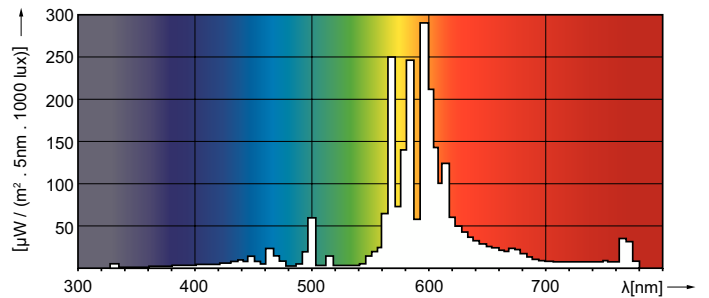

Photometric data

Light Distribution Diagram - SON-T 250W E E40 SL/12

Spectral Power Distribution Colour - SON-T 250W E E40 SL/12