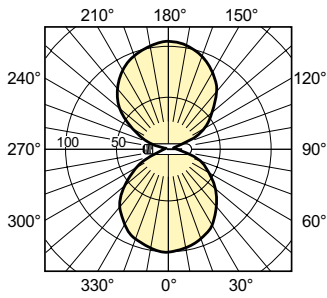

Product data

General Information	
Cap-Base	E40
Operating Position	UNIVERSAL [Any or Universal (U)]
Life to 50% Failures (Nom)	28,000 hour(s)

Light Technical	
Color Code	220 [CCT of 2000K]
Correlated Color Temperature (Nom)	2000 K
Luminous Efficacy (rated) (Nom)	110 lm/W
Color rendering index (CRI)	-
Arc Length O (Nom)	66 mm

Approval and Application	
Mercury (Hg) Content (Nom)	20.4 mg
Energy Consumption kWh/1000 h	275 kWh

Product Data	
Order product name	SON-T 250W E E40 SL/12
Full product name	SON-T 250W E E40 SL/12

SON-T

Full product code	871829121288100
Order code	928487200098
Material Nr. (12NC)	928487200098
Numerator - Quantity Per Pack	1
EAN/UPC - Product/Case	8718291212881

Numerator - Packs per outer box	12
EAN/UPC - Case	8718291212898

Dimensional drawing

Product	D (max)	O	L	C (max)
SON-T 250W E E40 SL/12	47 mm	66 mm	158 mm	255 mm

Photometric data

Light Distribution Diagram - SON-T 250W E E40 SL/12