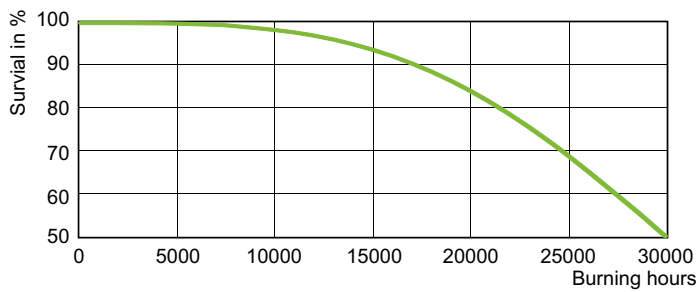

Lifetime

Life Expectancy Diagram - SON-T 400W E E40 SL/12

Lumen Maintenance Diagram - SON-T 400W E E40 SL/12