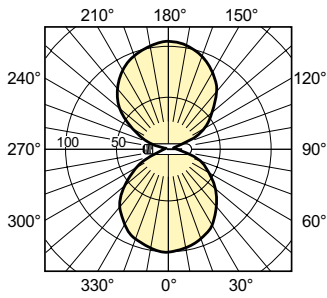

Product data

General Information		Voltage (Nom)	
Cap-Base	E40	100 V	
Operating Position	UNIVERSAL [Any or Universal (U)]	Controls and Dimming	
Life to 50% Failures (Nom)	28,000 hour(s)	Dimmable	Yes
Light Technical		Mechanical and Housing	
Color Code	220 [CCT of 2000K]	Bulb Finish	Clear
Correlated Color Temperature (Nom)	2000 K	Bulb Shape	T46
Luminous Efficacy (rated) (Nom)	123 lm/W	Approval and Application	
Color rendering index (CRI)	-	Mercury (Hg) Content (Nom)	24.5 mg
Arc Length O (Nom)	82 mm	Energy Consumption kWh/1000 h	431 kWh
Operating and Electrical		Product Data	
Power Consumption	392.0 W	Order product name	SON-T 400W E E40 SL/12
Voltage (Nom)	100 V	Full product name	SON-T 400W E E40 SL/12

SON-T

Full product code	871829121292800
Order code	928487300098
Material Nr. (12NC)	928487300098
Numerator - Quantity Per Pack	1
EAN/UPC - Product/Case	8718291212928

Numerator - Packs per outer box	12
EAN/UPC - Case	8718291212935

Dimensional drawing

Product	D (max)	O	L	C (max)
SON-T 400W E E40 SL/12	47 mm	82 mm	175 mm	286 mm

Photometric data

Light Distribution Diagram - SON-T 400W E E40 SL/12

Spectral Power Distribution Colour - SON-T 400W E E40 SL/12