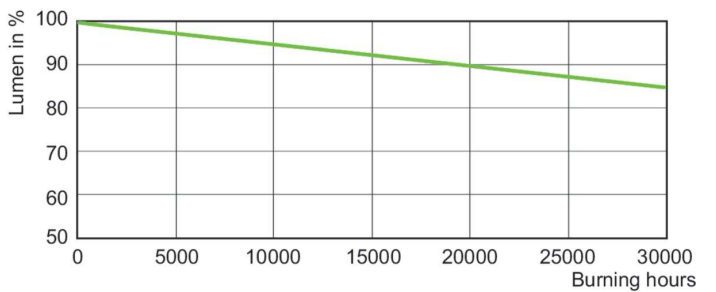

Lifetime

Life Expectancy Diagram - SON-T 400W E E40 SL/12

Lumen Maintenance Diagram - SON-T 400W E E40 SL/12