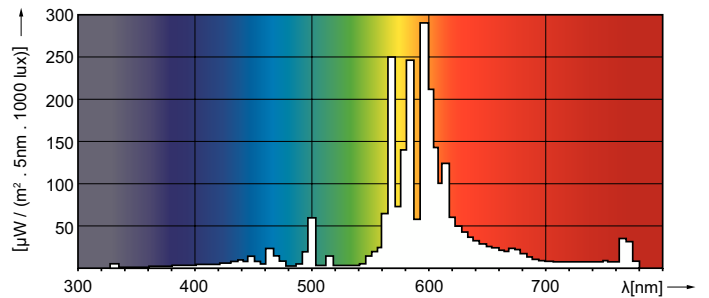

Product data

General Information		Voltage (Nom)	
Cap-Base	E40	100 V	
Operating Position	UNIVERSAL [Any or Universal (U)]	Controls and Dimming	
Life to 50% Failures (Nom)	28,000 hour(s)	Dimmable	Yes
Light Technical		Mechanical and Housing	
Color Code	220 [CCT of 2000K]	Bulb Finish	Clear
Correlated Color Temperature (Nom)	2000 K	Bulb Shape	T46
Luminous Efficacy (rated) (Nom)	123 lm/W	Approval and Application	
Color rendering index (CRI)	-	Mercury (Hg) Content (Nom)	24.5 mg
Arc Length O (Nom)	82 mm	Energy Consumption kWh/1000 h	431 kWh
Operating and Electrical		Product Data	
Power Consumption	392.0 W	Order product name	SON-T 400W E E40 SL/12
Voltage (Nom)	100 V	Full product name	SON-T 400W E E40 SL/12

Dimensional drawing

Product	D (max)	O	L	C (max)
SON-T 400W E E40 SL/12	47 mm	82 mm	175 mm	286 mm

Photometric data

Light Distribution Diagram - SON-T 400W E E40 SL/12

Spectral Power Distribution Colour - SON-T 400W E E40 SL/12