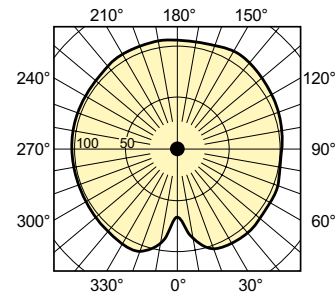

Product data

General Information		Voltage (Nom)	
Cap-Base	E40	100 V	
Operating Position	UNIVERSAL [Any or Universal (U)]	Controls and Dimming	
Life to 50% Failures (Nom)	28,000 hour(s)	Dimmable	Yes
Light Technical		Mechanical and Housing	
Color Code	220 [CCT of 2000K]	Bulb Finish	Clear
Correlated Color Temperature (Nom)	2000 K	Bulb Shape	T46
Luminous Efficacy (rated) (Nom)	123 lm/W	Approval and Application	
Color rendering index (CRI)	-	Mercury (Hg) Content (Nom)	24.5 mg
Arc Length O (Nom)	82 mm	Energy Consumption kWh/1000 h	431 kWh
Operating and Electrical		Product Data	
Power Consumption	392.0 W	Order product name	SON-T 400W E E40 SL/12
Voltage (Nom)	100 V	Full product name	SON-T 400W E E40 SL/12

SON-T

Full product code	871829121292800
Order code	928487300098
Material Nr. (12NC)	928487300098
Numerator - Quantity Per Pack	1
EAN/UPC - Product/Case	8718291212928

Numerator - Packs per outer box	12
EAN/UPC - Case	8718291212935

Dimensional drawing

Product	D (max)	O	L	C (max)
SON-T 400W E E40 SL/12	47 mm	82 mm	175 mm	286 mm

Photometric data

Light Distribution Diagram - SON-T 400W E E40 SL/12

Spectral Power Distribution Colour - SON-T 400W E E40 SL/12