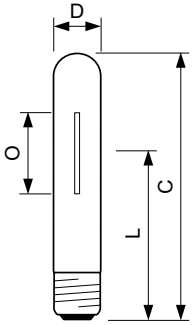

SON-T

SON-T 400W E E40 SL/12

High Pressure Sodium lamp with clear tubular outer bulb

Warnings and Safety

- Control gear must include end-of-life protection (IEC60662, IEC 62035)
- Control gear must include end-of-life protection (IEC60662, IEC 62035)
- A lamp breaking is extremely unlikely to have any impact on your health. If a lamp breaks, ventilate the room for 30 minutes and remove the parts, preferably with gloves. Put them in a sealed plastic bag and take it to your local waste facilities for recycling. Do not use a vacuum cleaner.
- A lamp breaking is extremely unlikely to have any impact on your health. If a lamp breaks, ventilate the room for 30 minutes and remove the parts, preferably with gloves. Put them in a sealed plastic bag and take it to your local waste facilities for recycling. Do not use a vacuum cleaner.

Product data

General Information		Voltage (Nom)	
Cap-Base	E40	100 V	
Operating Position	UNIVERSAL [Any or Universal (U)]	Controls and Dimming	
Life to 50% Failures (Nom)	28,000 hour(s)	Dimmable	Yes
Light Technical		Mechanical and Housing	
Color Code	220 [CCT of 2000K]	Bulb Finish	Clear
Correlated Color Temperature (Nom)	2000 K	Bulb Shape	T46
Luminous Efficacy (rated) (Nom)	123 lm/W	Approval and Application	
Color rendering index (CRI)	-	Mercury (Hg) Content (Nom)	24.5 mg
Arc Length O (Nom)	82 mm	Energy Consumption kWh/1000 h	431 kWh
Operating and Electrical		Product Data	
Power Consumption	392.0 W	Order product name	SON-T 400W E E40 SL/12
Voltage (Nom)	100 V	Full product name	SON-T 400W E E40 SL/12

Dimensional drawing

Product	D (max)	O	L	C (max)
SON-T 400W E E40 SL/12	47 mm	82 mm	175 mm	286 mm

Photometric data

Light Distribution Diagram - SON-T 400W E E40 SL/12

Spectral Power Distribution Colour - SON-T 400W E E40 SL/12