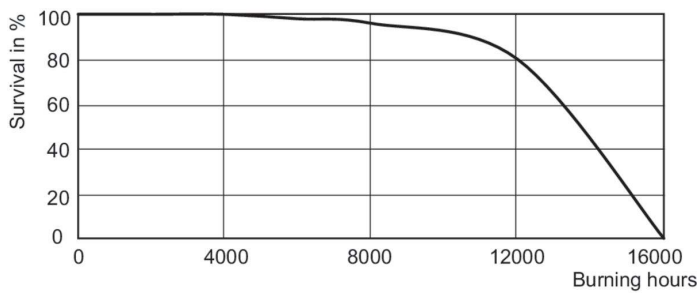

Lifetime

Life Expectancy Diagram - CDM100/PAR38/SP/4K ALTO ELITE 12PK

Lumen Maintenance Diagram - CDM100/PAR38/SP/4K ALTO ELITE 12PK