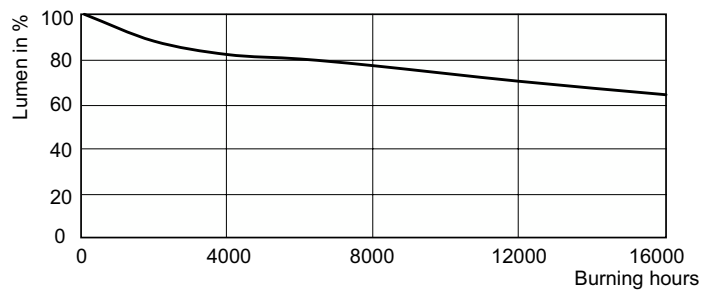

Lifetime

Life Expectancy Diagram - CDM100/PAR38/SP/4K ALTO ELITE 12PK

Lumen Maintenance Diagram - CDM100/PAR38/SP/4K ALTO ELITE 12PK