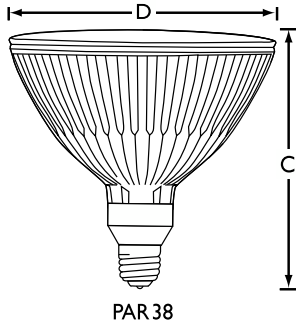

MasterColor CDM PAR38

Order code	928494130901
Material Nr. (12NC)	928494130901
Numerator - Quantity Per Pack	1
EAN/UPC - Product/Case	046677456528

Numerator - Packs per outer box	12
EAN/UPC - Case	50046677456523

Dimensional drawing

Product	D	D	C (max)
CDM100/PAR38/SP/4K ALTO ELITE 12PK	4.76 inch	121.0 mm	134.0 mm