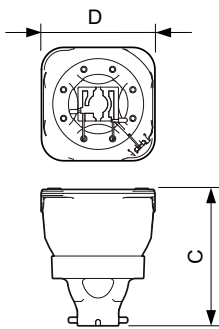

Product data

General Information		Luminous Efficacy (rated) (Nom)	
Base	- [-]	47 lm/W	
Operating Position	Universal [Universal]	Operating and Electrical	
Main Application	Stage/Touring	Power (Rated) (Nom)	470 W
Life to 50% Failures (Nom)	1500 h	Voltage (Max)	110 V
System Description	Reflector E21.9 TCM	Voltage (Min)	85 V
Light Technical		Controls and Dimming	
Color Code	2	Dimmable	Yes
Initial lumen (Nom)	22400 lm	Mechanical and Housing	
Chromaticity Coordinate X (Max)	314	Cap-Base Information	na [-]
Chromaticity Coordinate X (Min)	280	Luminaire Design Requirements	
Chromaticity Coordinate X (Nom)	296	Bulb Temperature (Max)	900 °C
Chromaticity Coordinate Y (Max)	316	Pinch Temperature (Max)	350 °C
Chromaticity Coordinate Y (Min)	290		
Chromaticity Coordinate Y (Nom)	298		
Correlated Color Temperature (Nom)	8000 K		

MSD Platinum (Touring/Stage)

Product Data	
Order product name	MSD Platinum 20 RB UNP/24
EAN/UPC - Product	8718696684221
Order code	323733
Numerator - Quantity Per Pack	1

Numerator - Packs per outer box	24
Material Nr. (12NC)	928495205308
Net Weight (Piece)	136.600 g

Dimensional drawing

Product	D (max)	O	C (max)
MSD Platinum 20 RB UNP/24	58.5 mm	1.2 mm	72 mm

MSD Platinum 20 RB