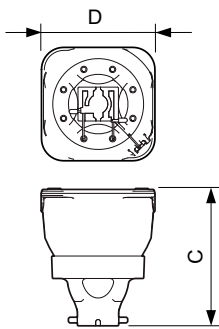

Luminaire Design Requirements	
Bulb Temperature (Max)	900 °C
Pinch Temperature (Max)	350 °C

MSD Platinum (Touring/Stage)

Product Data	
Order product name	MSD Platinum 20 RB 1CT/8
EAN/UPC - Product	8718696684207
Order code	323741
Numerator - Quantity Per Pack	1

Numerator - Packs per outer box	8
Material Nr. (12NC)	928495205314
Net Weight (Piece)	136.600 g

Warnings and Safety

- A lamp breaking is extremely unlikely to have any impact on your health. If a lamp breaks, ventilate the room for 30 minutes and remove the parts, preferably with gloves. Put them in a sealed plastic bag and take it to your local waste facilities for recycling. Do not use a vacuum cleaner.
- Lamp contains mercury. Manage in Accord with Disposal Laws. See: www.lamprecycle.org or 1-800-555-0050

Dimensional drawing

Product	D (max)	O	C (max)
MSD Platinum 20 RB 1CT/8	58.5 mm	1.2 mm	72 mm

MSD Platinum 20 RB