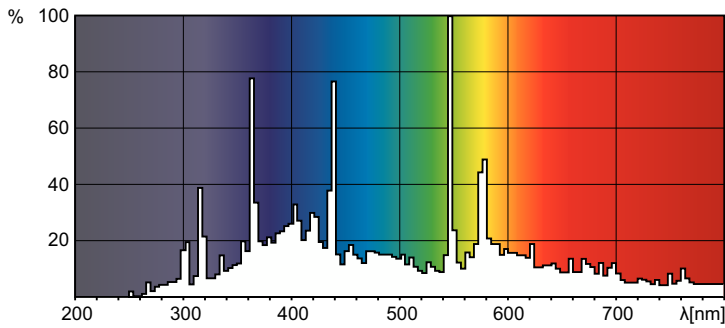

Photometric data

Spectral Power Distribution Colour - MSD Platinum 400L Flex 1CT/8