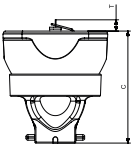

MSD Platinum (Touring/Stage)

EAN/UPC - Product/Case	8718699651961
Numerator - Packs per outer box	8
EAN/UPC - Case	8718699651978

Dimensional drawing

Product	D (max)	O	C (max)
MSD Platinum 400L Flex 1CT/8	54.5 mm	1.2 mm	60 mm