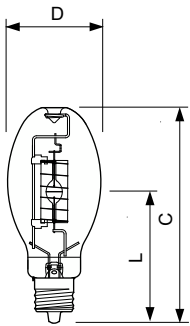

Product data

General Information		Operating and Electrical	
Cap-Base	EX39 [Exclusionary Mogul Screw]	Correlated Color Temperature (Nom)	3950 K
Operating Position	UNIVERSAL [Any or Universal (U)]	Luminous Efficacy (Rated) (Min)	80 lm/W
Features	Energy Advantage AllStart	Luminous Efficacy (rated) (Nom)	88 lm/W
Life to 50% Failures (Nom)	20,000 hour(s)	Color rendering index (CRI)	84
Light Technical		Mechanical and Housing	
Color Code	841 [CCT of 4100K]	Bulb Finish	Coated glass
Color Designation	4100 Kelvin		
Saturated Red (R9)	40		
Chromaticity Coordinate X (Nom)	0.386		
Chromaticity Coordinate Y (Nom)	0.390		

Product	D	D	L (min)	L (max)	L	C
Allstart Energy Adv 205W ED28 CO 1SL	3.5 inch	89 mm	125 mm	129 mm	127 mm	8.313 inch